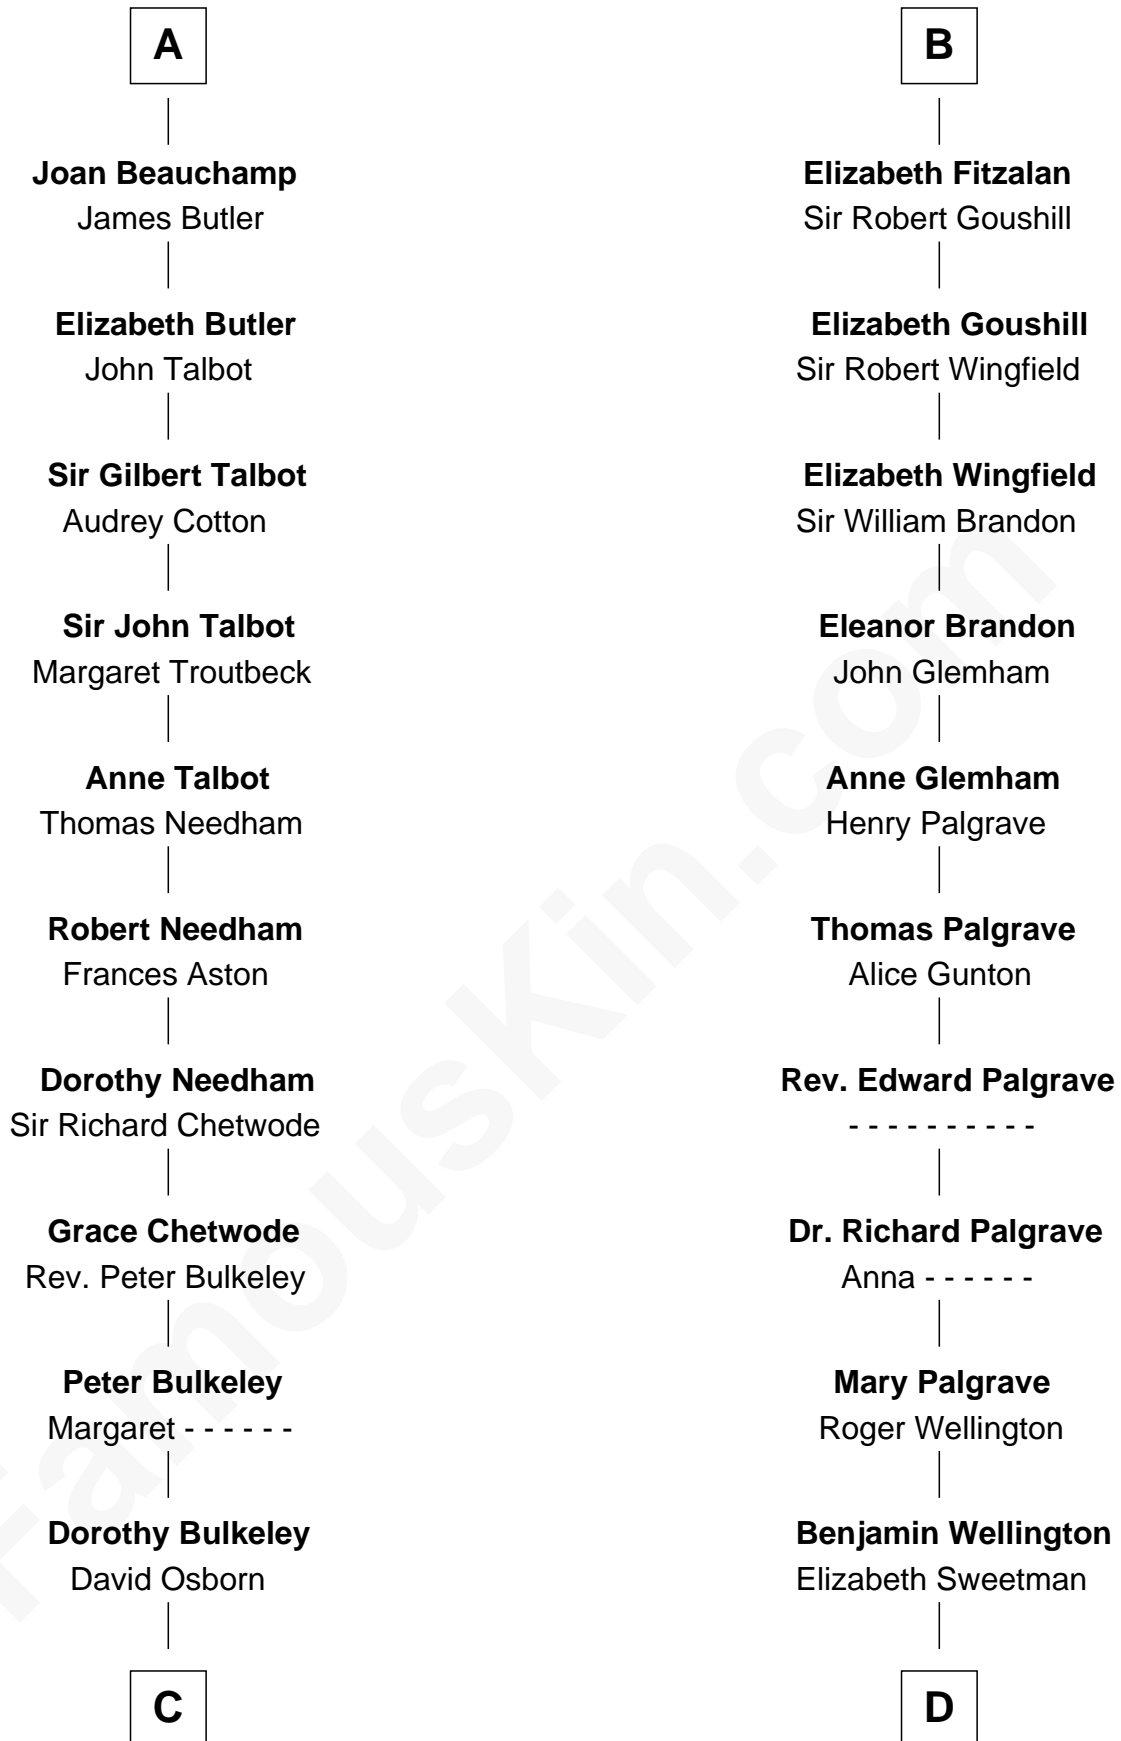

FamousKin.com

Relationship Chart of

Jay Gould

American Railroad "Robber Baron"

18th cousin 3 times removed of

Roger Sherman

Signer of the Declaration of Independence

Richard de Clare
Aoife MacMurrough

C

Eleazer Osborn
Hannah Bulkeley

Eleazer Osborn
Sarah Burr

Anna Osborn
Abraham Gould

John Burr Gould
Mary More

Jay Gould
"Robber Baron"

D

Mehetable Wellington
William Sherman