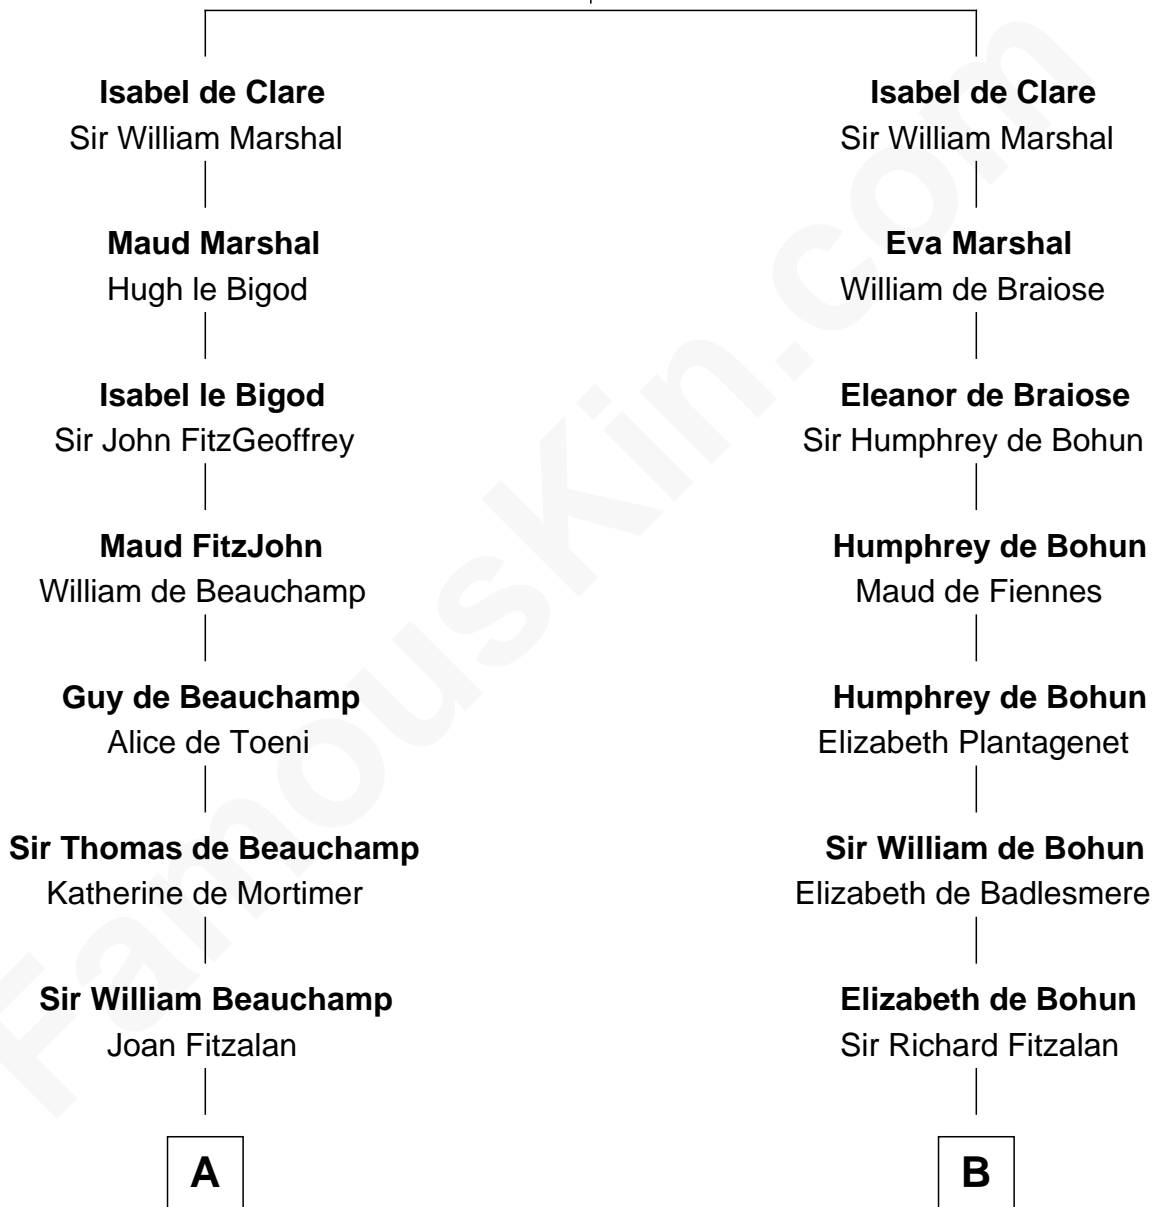

FamousKin.com

Relationship Chart of

Jay Gould

American Railroad "Robber Baron"

18th cousin 3 times removed of

Roger Sherman

Signer of the Declaration of Independence

Richard de Clare
Aoife MacMurrough

C

Eleazer Osborn
Hannah Bulkeley

Eleazer Osborn
Sarah Burr

Anna Osborn
Abraham Gould

John Burr Gould
Mary More

Jay Gould
"Robber Baron"

D

Mehetable Wellington
William Sherman