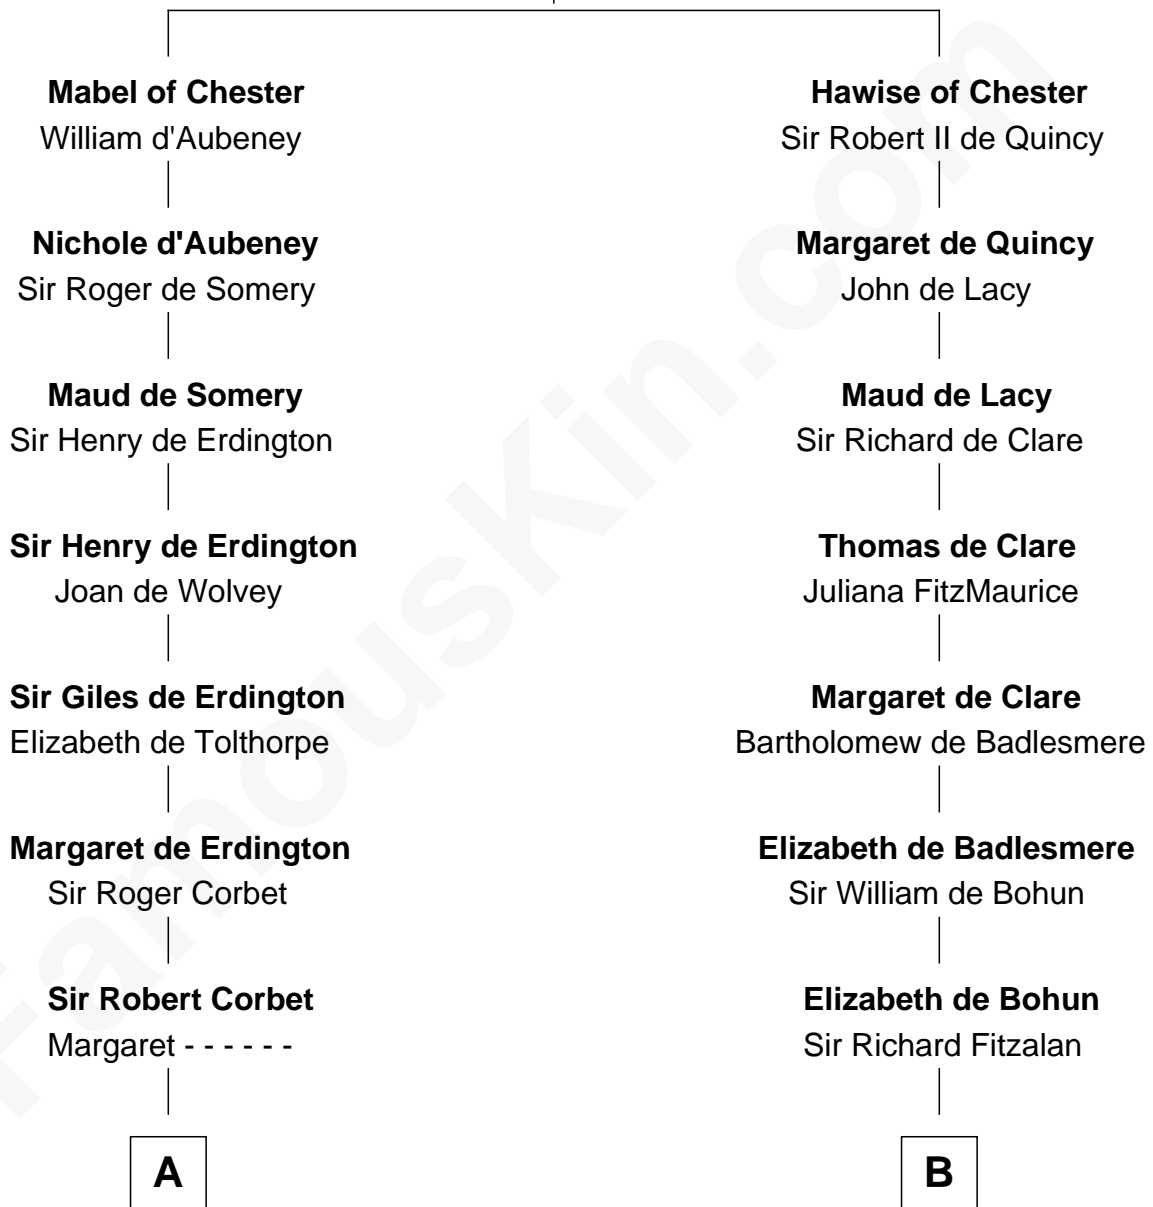

FamousKin.com

Relationship Chart of

Jay Gould

American Railroad "Robber Baron"

18th cousin 1 time removed of

Roger Sherman

Signer of the Declaration of Independence

Hugh de Kevelioc
Bertrade de Montfort

C

Anna Osborn
Abraham Gould

John Burr Gould
Mary More

Jay Gould
"Robber Baron"

D

Mehetable Wellington
William Sherman

Roger Sherman
Signer of Declaration of Independence

FamousKin.com