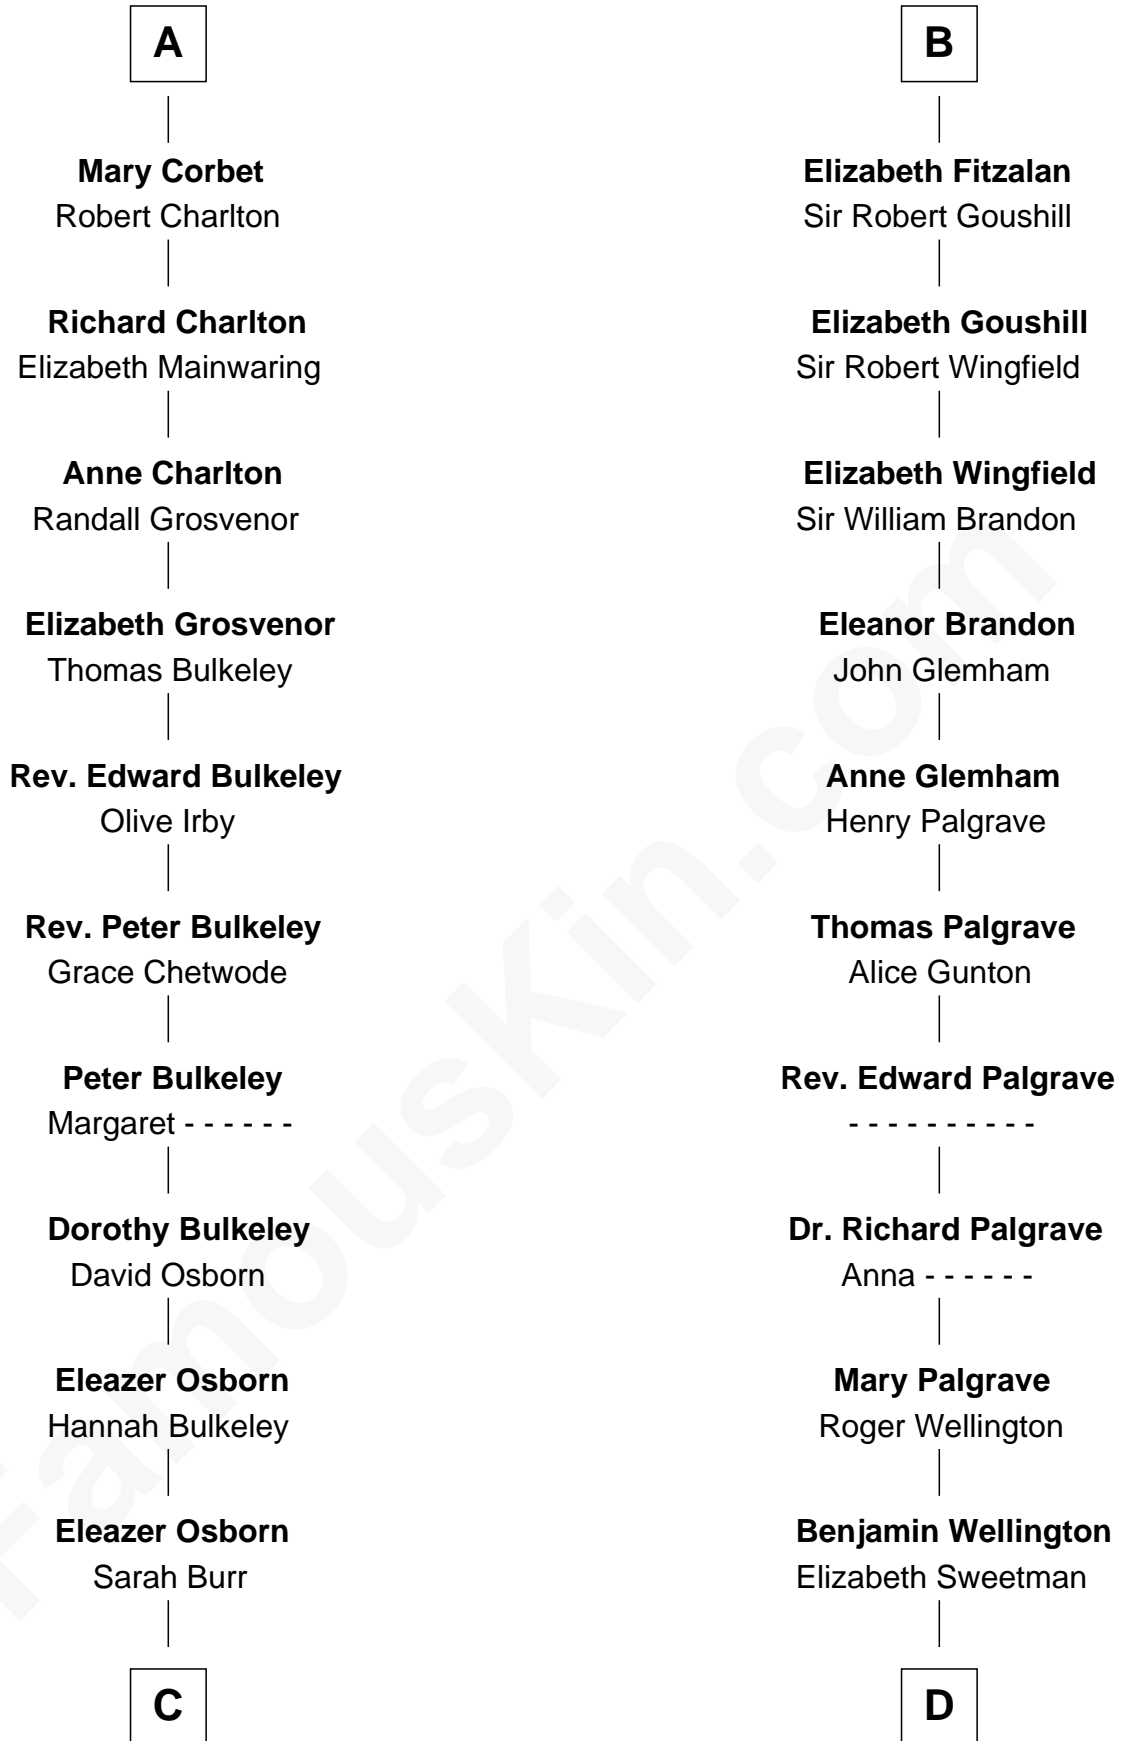

FamousKin.com

Relationship Chart of

Jay Gould

American Railroad "Robber Baron"

18th cousin 1 time removed of

Roger Sherman

Signer of the Declaration of Independence

Hugh de Kevelioc
Bertrade de Montfort

C

Anna Osborn
Abraham Gould

John Burr Gould
Mary More

Jay Gould
"Robber Baron"

D

Mehetable Wellington
William Sherman

Roger Sherman
Signer of Declaration of Independence

FamousKin.com