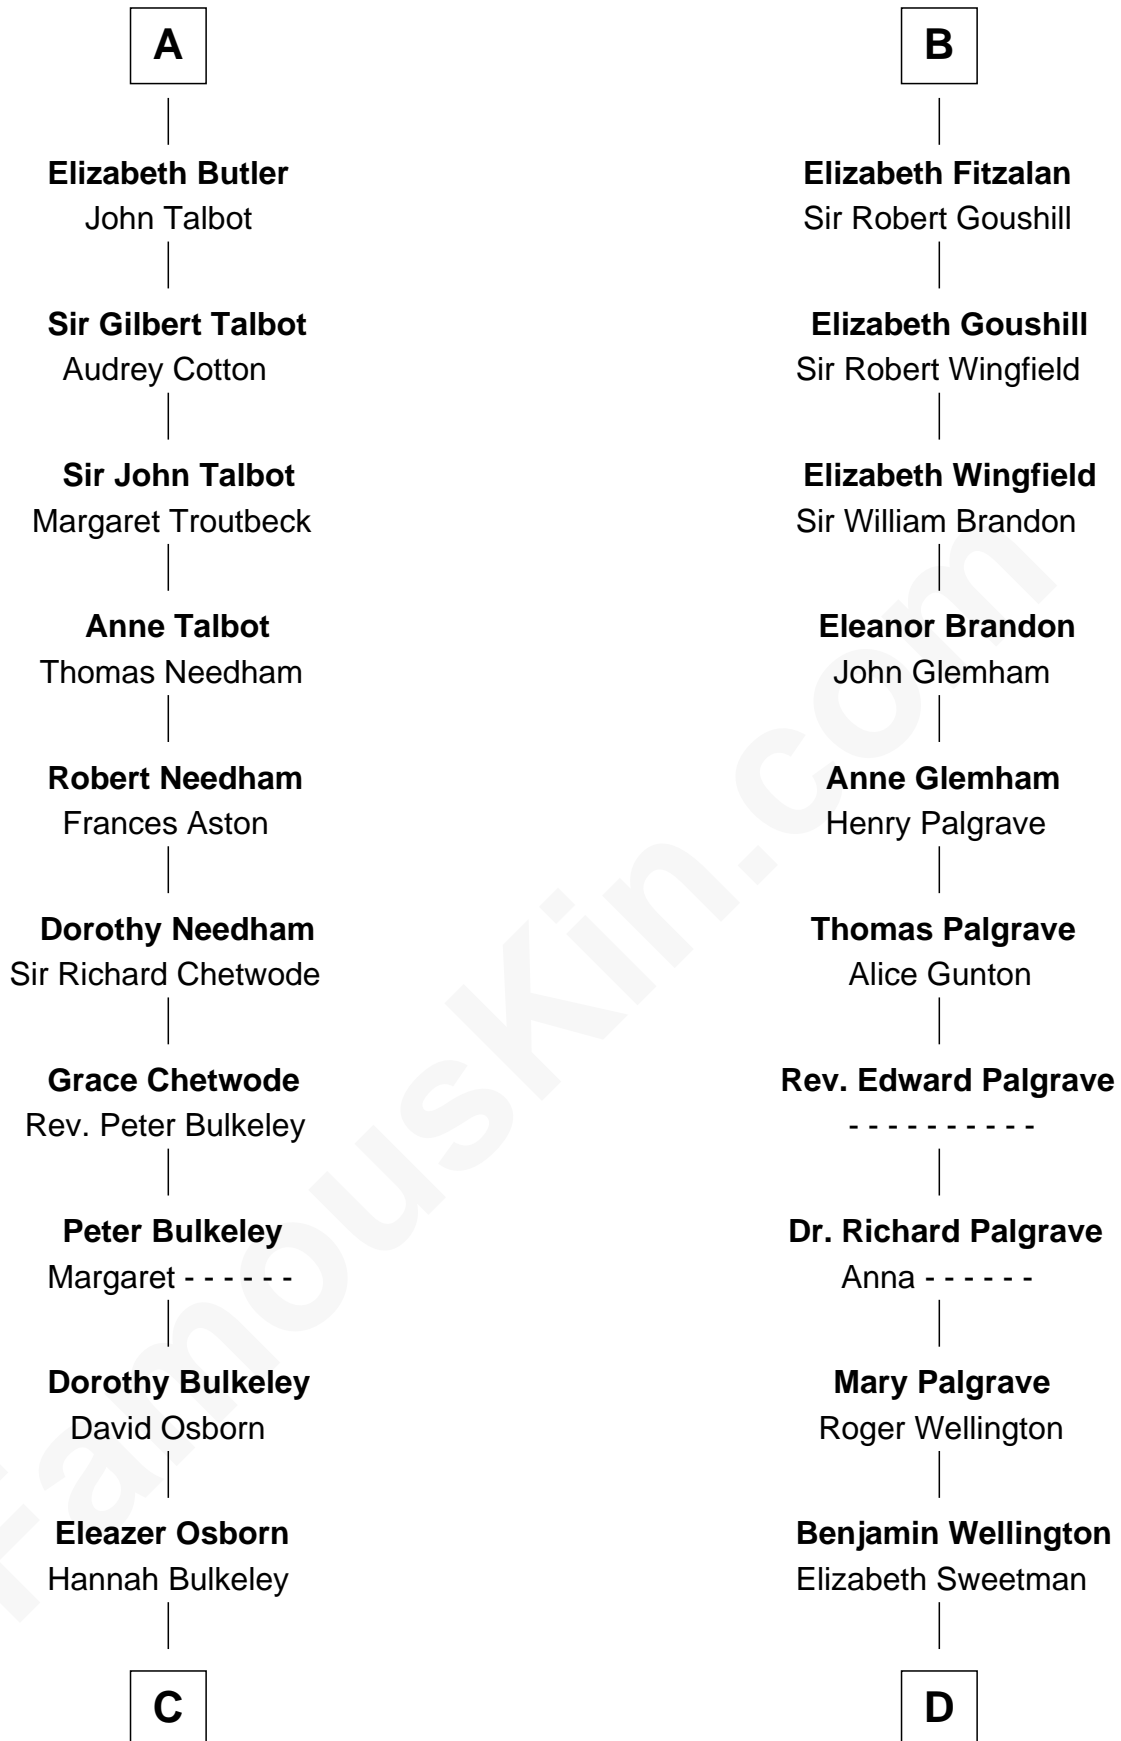

## Relationship Chart of

### Jay Gould

*American Railroad "Robber Baron"*

18th cousin 2 times removed of

### Roger Sherman

*Signer of the Declaration of Independence*

**C**

**Eleazer Osborn**

Sarah Burr

**Anna Osborn**

Abraham Gould

**John Burr Gould**

Mary More

**Jay Gould**

*"Robber Baron"*

**D**

**Mehetable Wellington**

William Sherman

**Roger Sherman**

*Signer of Declaration of Independence*