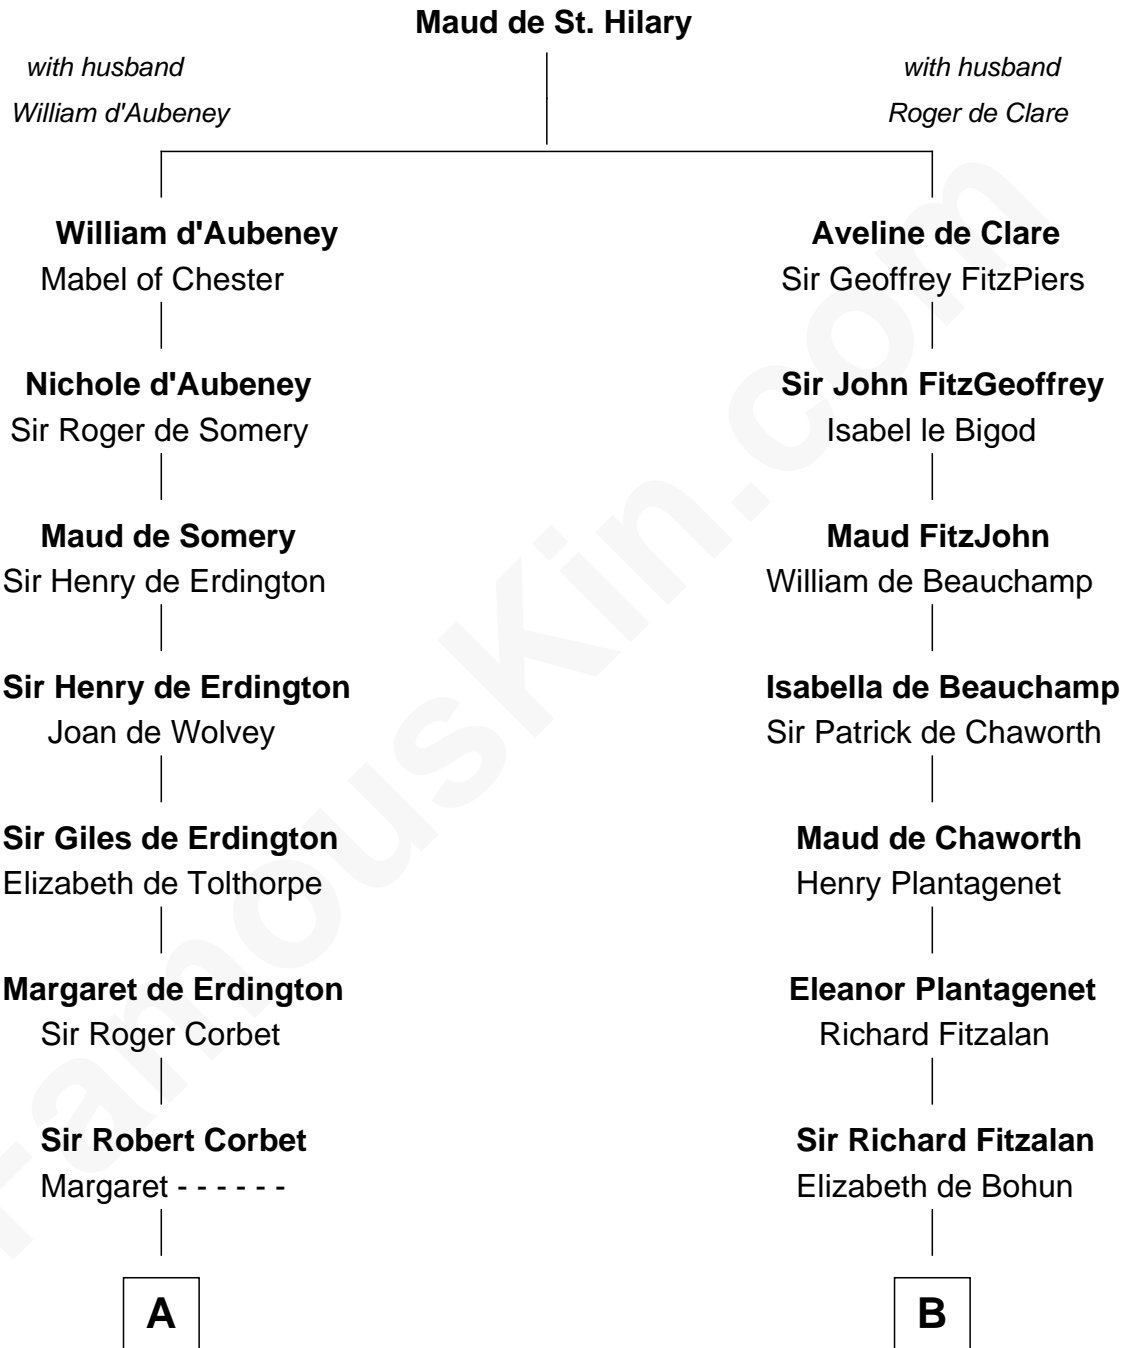

FamousKin.com

Relationship Chart of

Jay Gould

American Railroad "Robber Baron"

18th cousin 1 time removed of

Roger Sherman

Signer of the Declaration of Independence

C

Anna Osborn
Abraham Gould

John Burr Gould
Mary More

Jay Gould
"Robber Baron"

D

Mehetable Wellington
William Sherman

Roger Sherman
Signer of Declaration of Independence

FamousKin.com