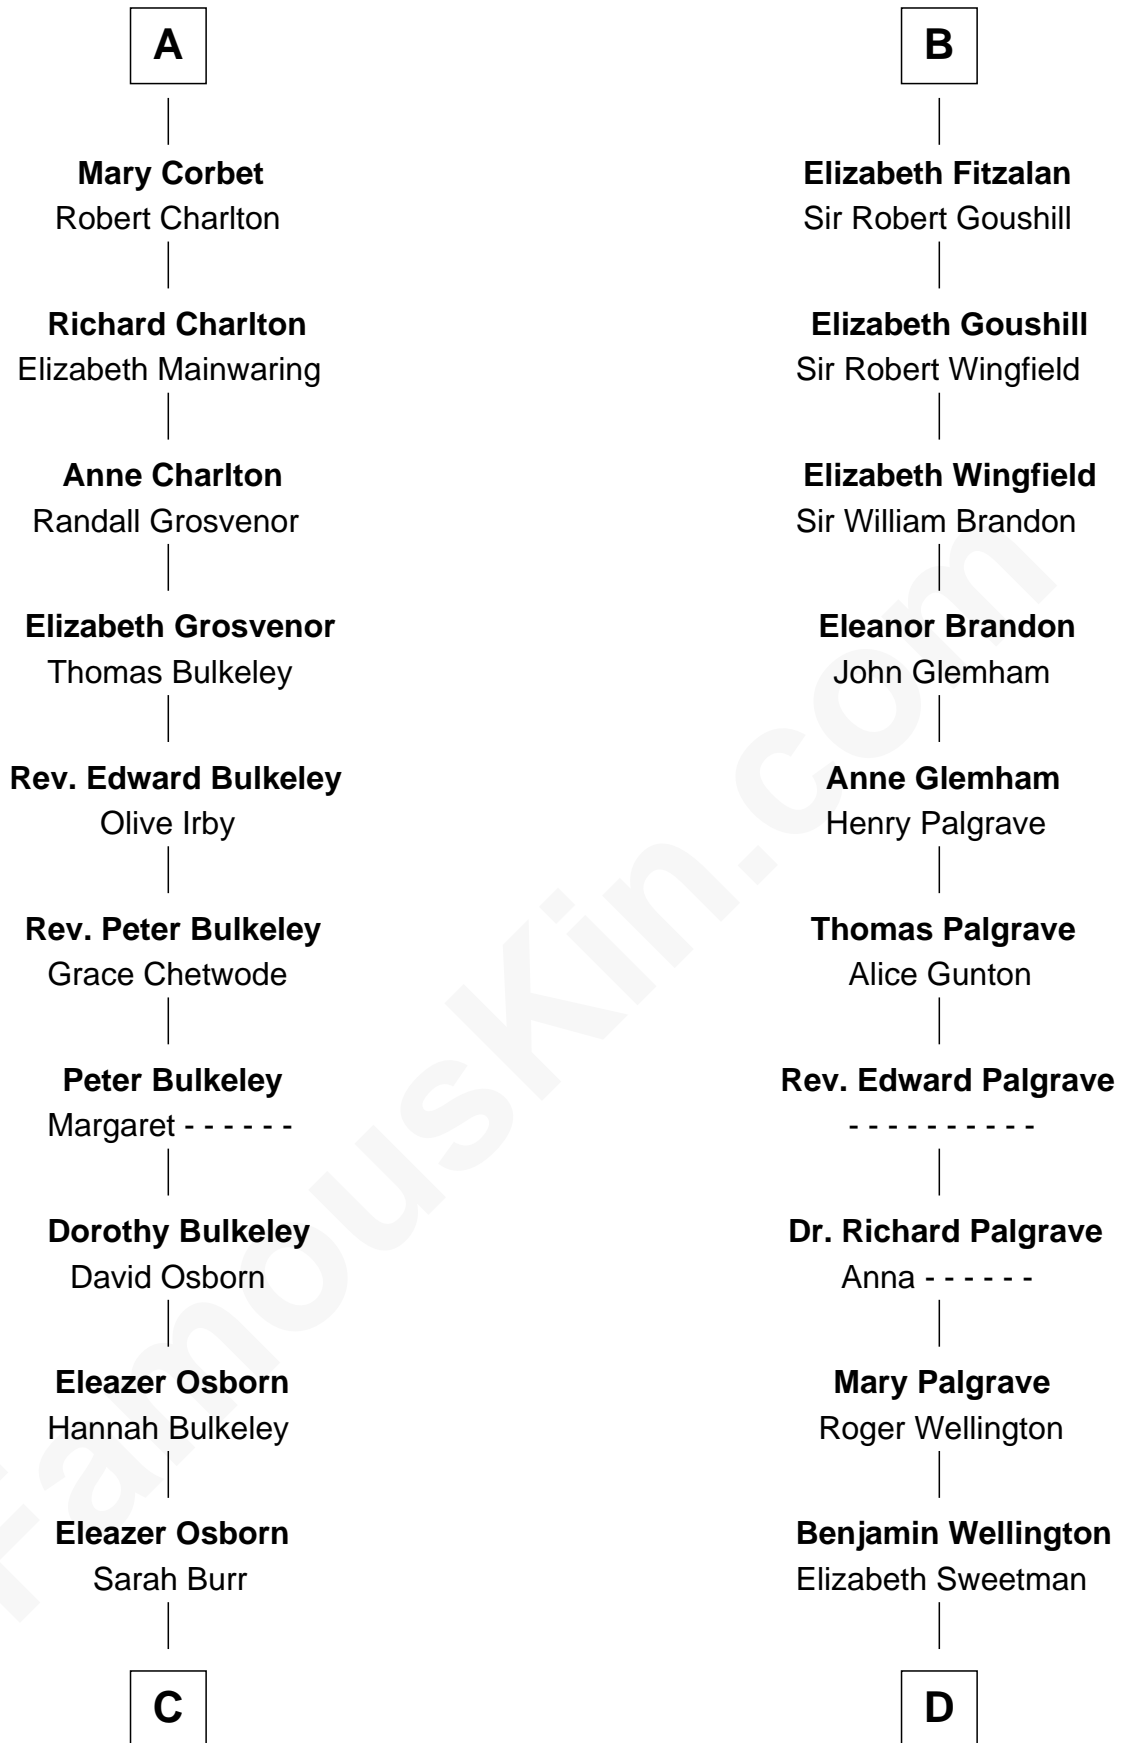

FamousKin.com

Relationship Chart of

Jay Gould

American Railroad "Robber Baron"

18th cousin 1 time removed of

Roger Sherman

Signer of the Declaration of Independence

C

Anna Osborn
Abraham Gould

John Burr Gould
Mary More

Jay Gould
"Robber Baron"

D

Mehetable Wellington
William Sherman

Roger Sherman
Signer of Declaration of Independence

FamousKin.com