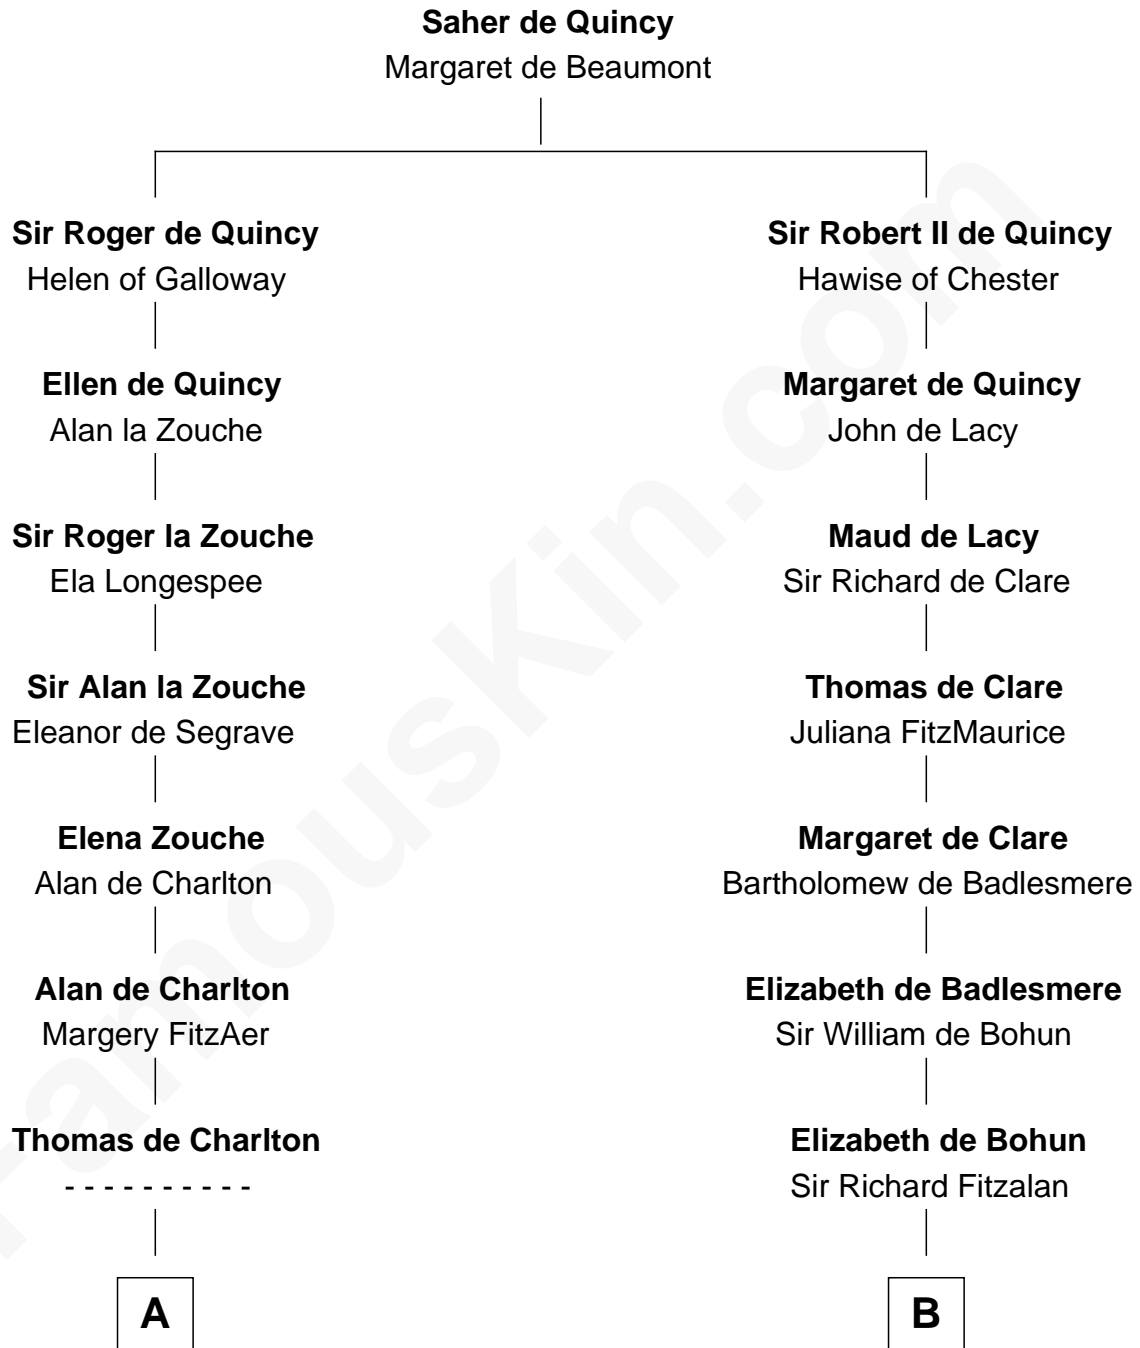

FamousKin.com

Relationship Chart of

Jay Gould

American Railroad "Robber Baron"

18th cousin 3 times removed of

Roger Sherman

Signer of the Declaration of Independence

C

Eleazer Osborn
Hannah Bulkeley

Eleazer Osborn
Sarah Burr

Anna Osborn
Abraham Gould

John Burr Gould
Mary More

Jay Gould
"Robber Baron"

D

Mehetable Wellington
William Sherman

Roger Sherman
Signer of Declaration of Independence