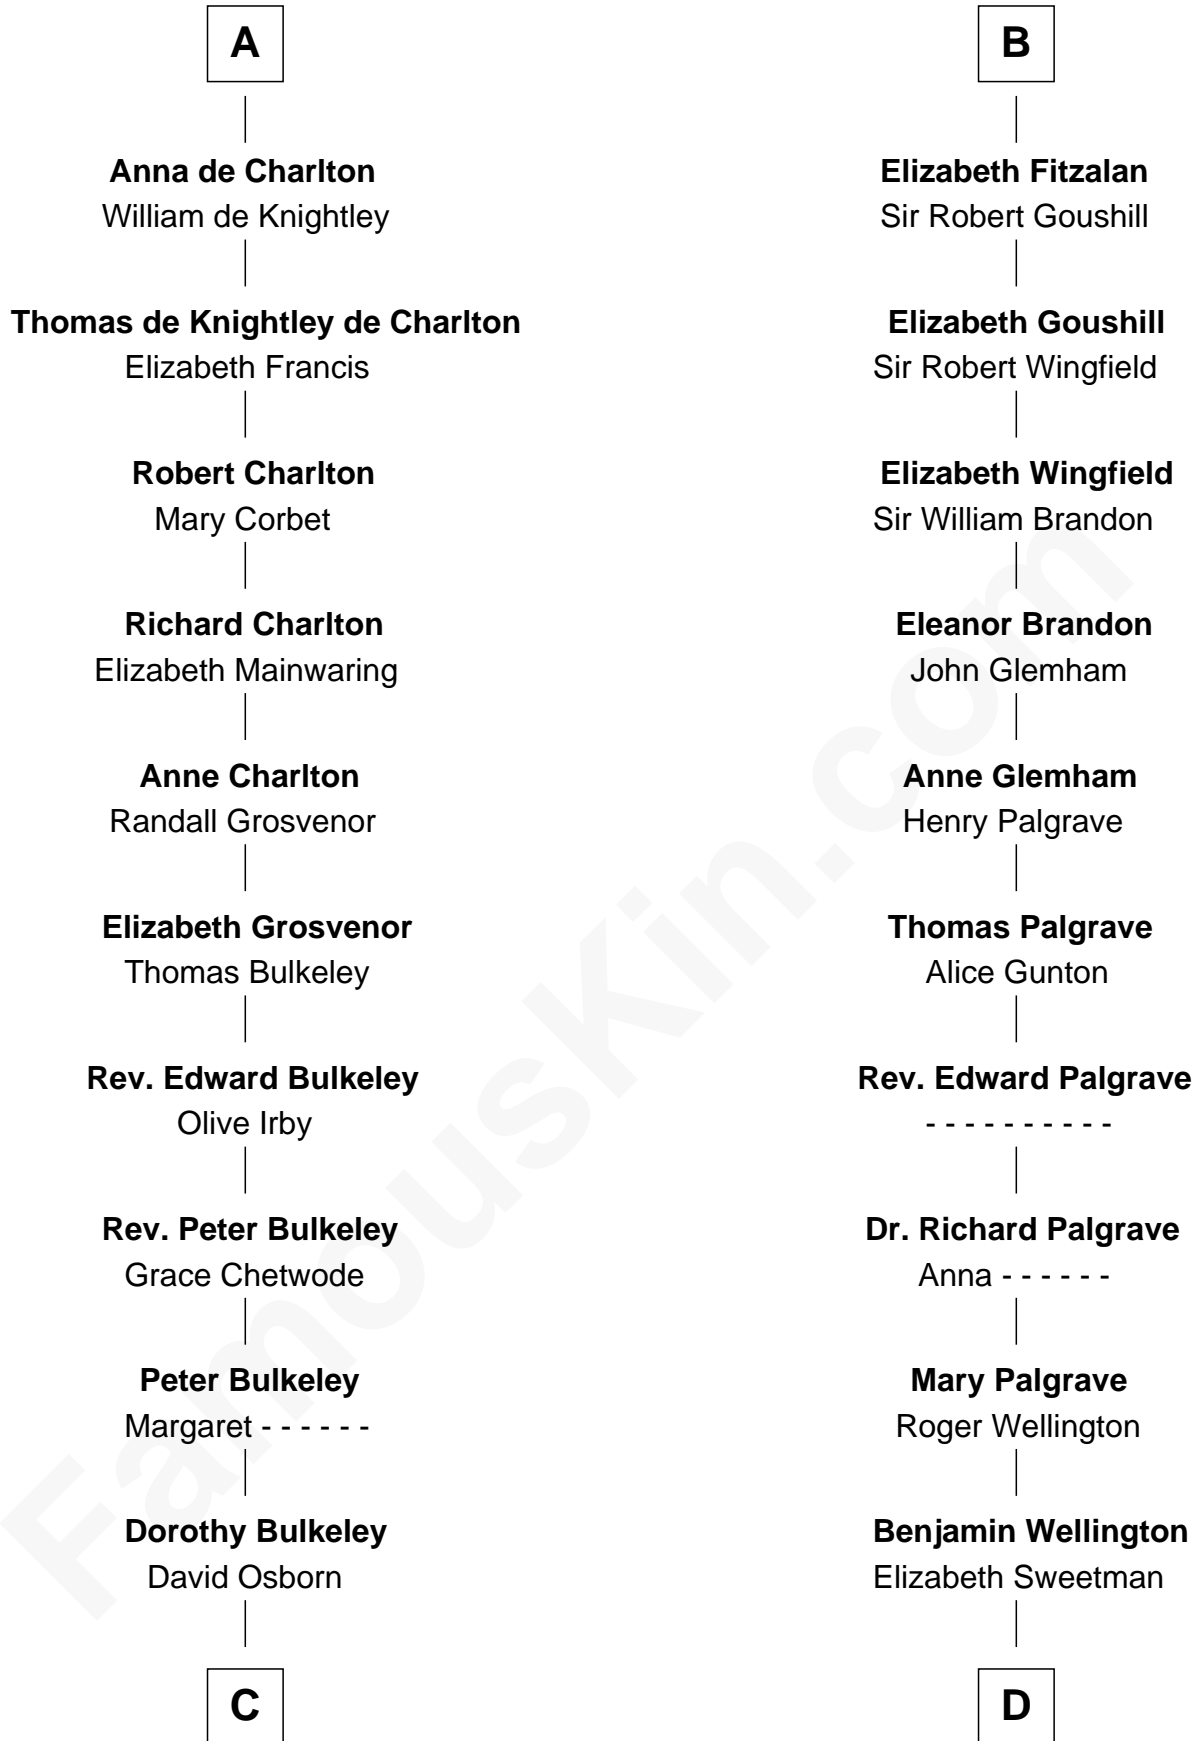

FamousKin.com

Relationship Chart of

Jay Gould

American Railroad "Robber Baron"

18th cousin 3 times removed of

Roger Sherman

Signer of the Declaration of Independence

C

Eleazer Osborn
Hannah Bulkeley

Eleazer Osborn
Sarah Burr

Anna Osborn
Abraham Gould

John Burr Gould
Mary More

Jay Gould
"Robber Baron"

D

Mehetable Wellington
William Sherman

Roger Sherman
Signer of Declaration of Independence