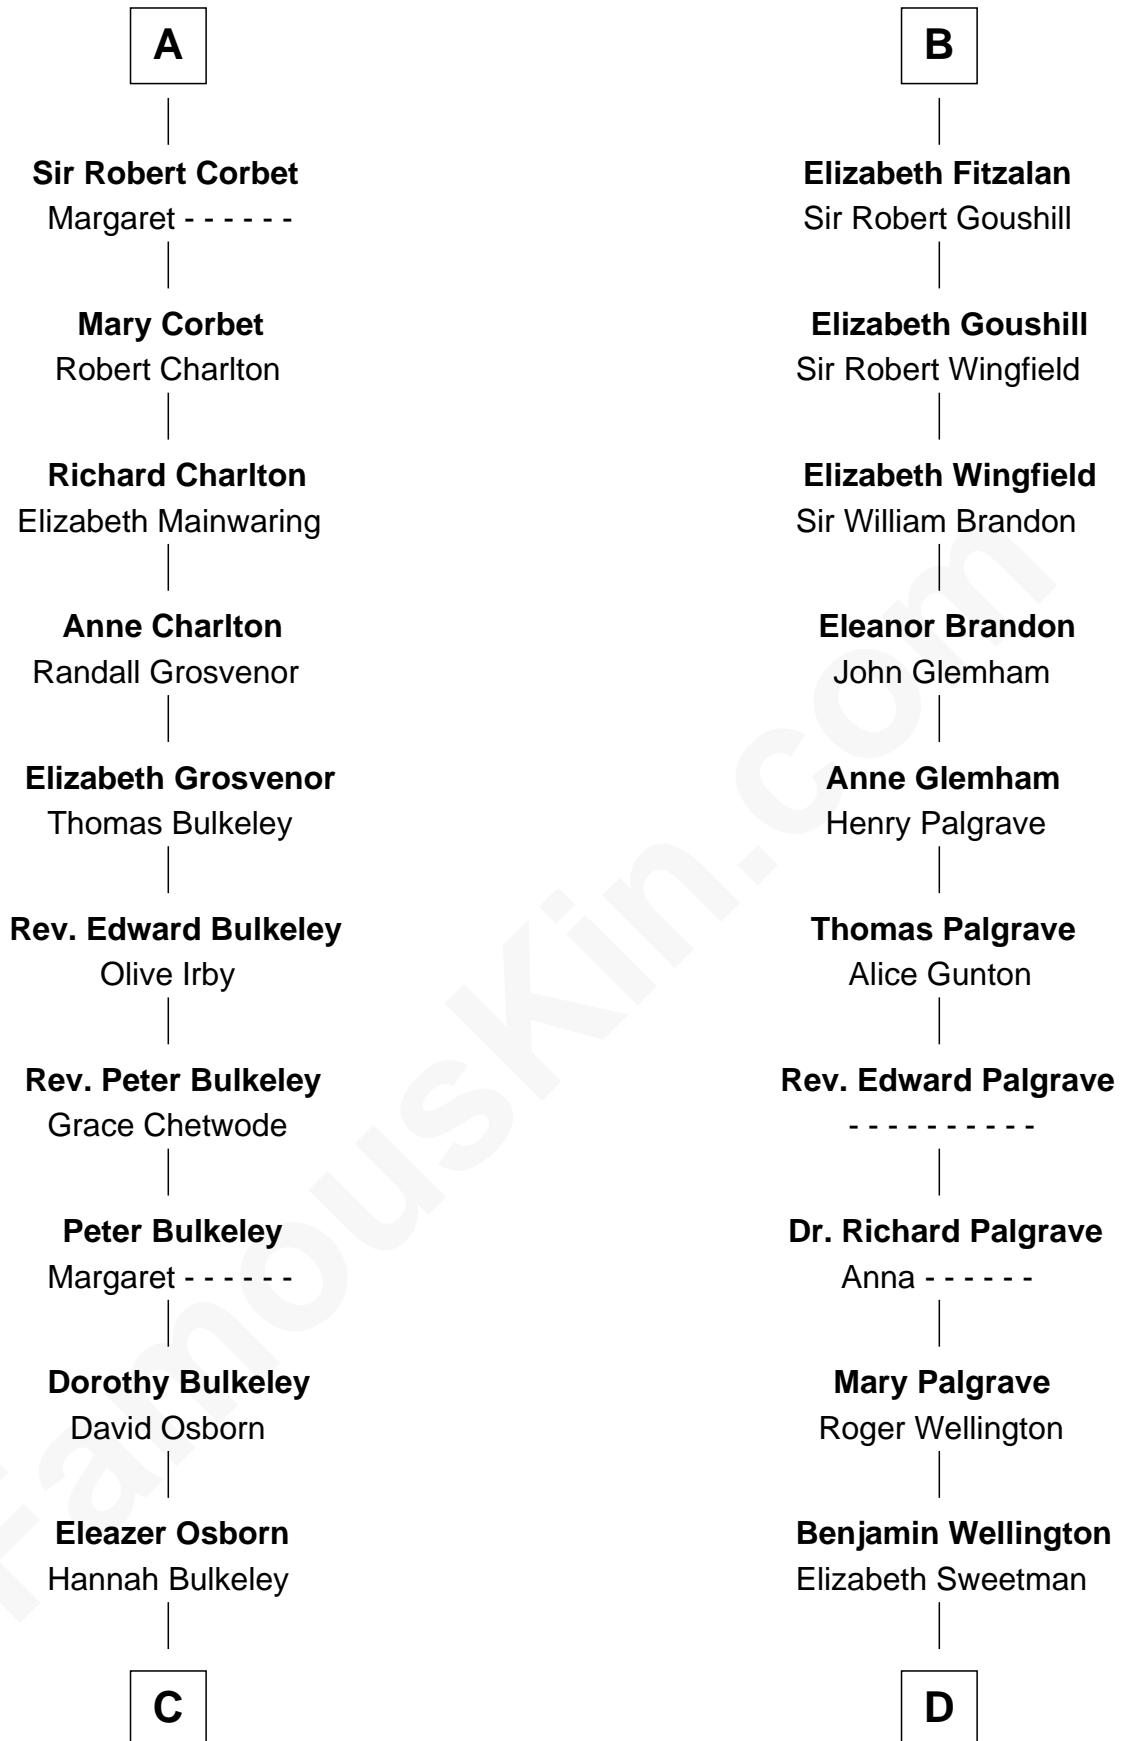

FamousKin.com

Relationship Chart of

Jay Gould

American Railroad "Robber Baron"

18th cousin 2 times removed of

Roger Sherman

Signer of the Declaration of Independence

C

Eleazer Osborn

Sarah Burr

Anna Osborn

Abraham Gould

John Burr Gould

Mary More

Jay Gould

"Robber Baron"