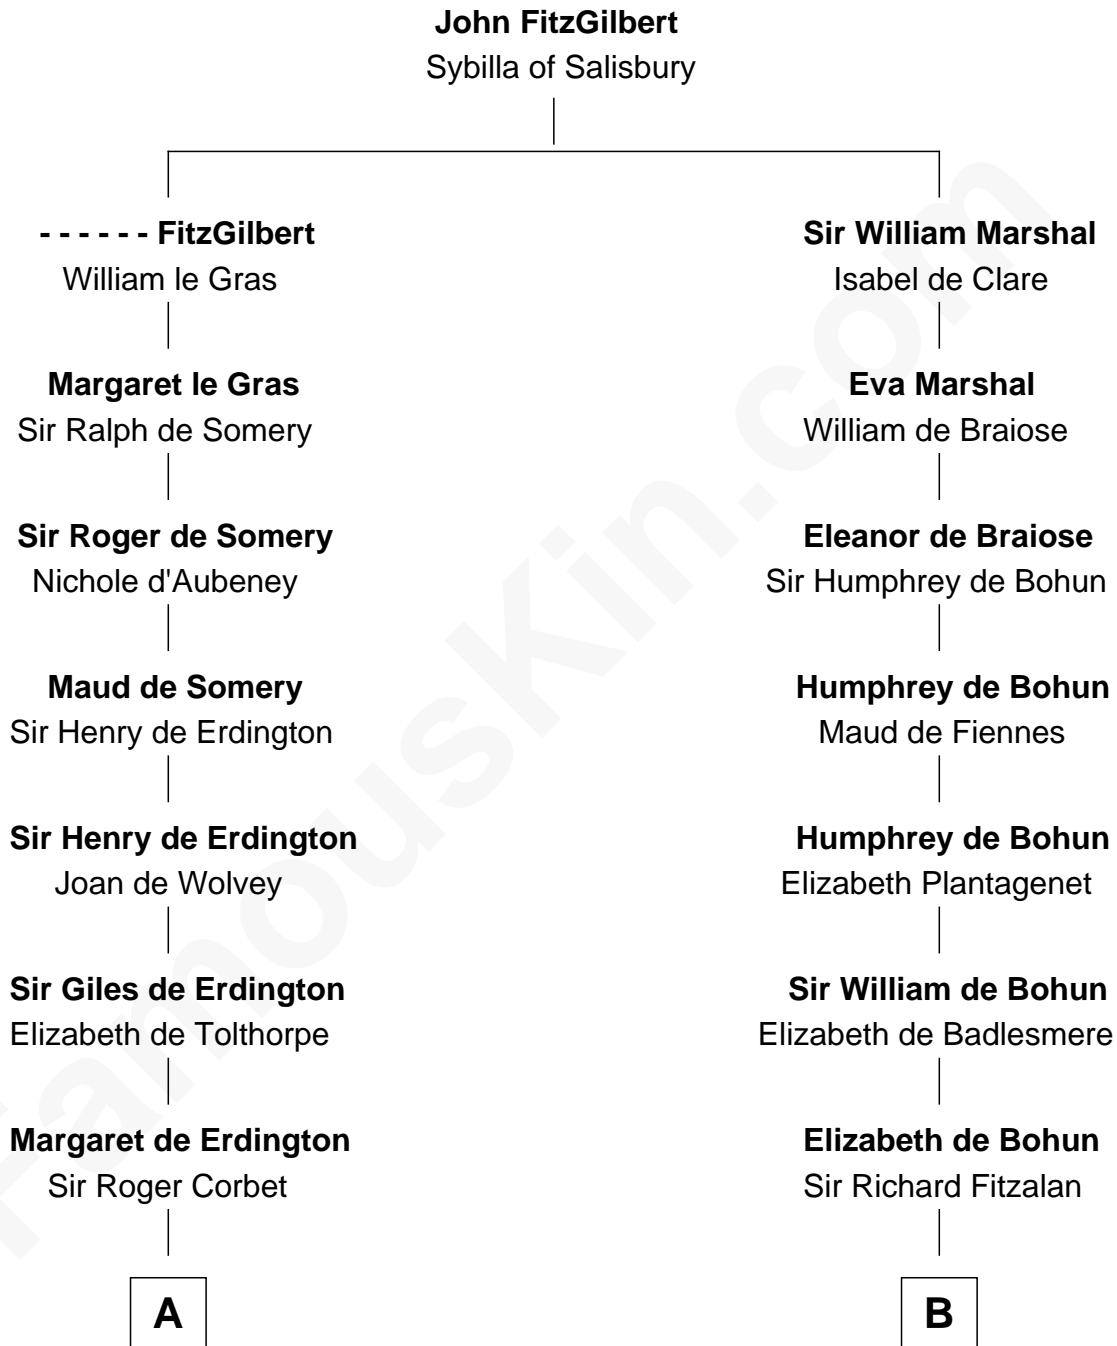

FamousKin.com

Relationship Chart of

Jay Gould

American Railroad "Robber Baron"

18th cousin 2 times removed of

Roger Sherman

Signer of the Declaration of Independence

C

Eleazer Osborn

Sarah Burr

Anna Osborn

Abraham Gould

John Burr Gould

Mary More

Jay Gould

"Robber Baron"