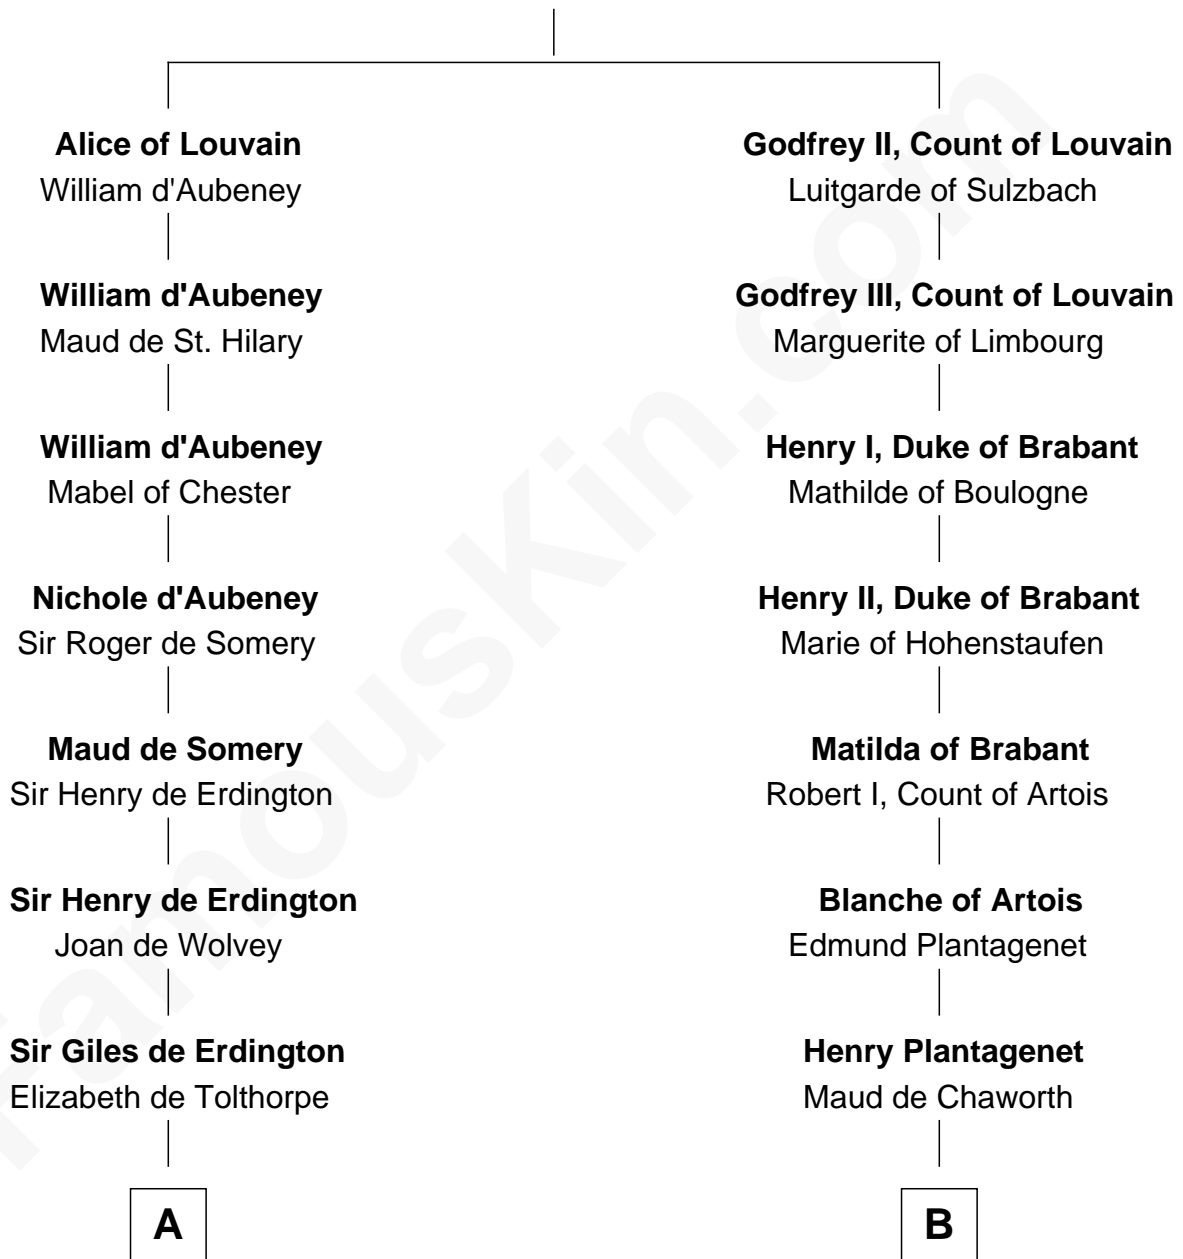

## Relationship Chart of

### Jay Gould

American Railroad "Robber Baron"

20th cousin 1 time removed of

### Roger Sherman

Signer of the Declaration of Independence

#### Gottfried I, Count of Louvain

Ide de Chiny

**C**

**Eleazer Osborn**  
Hannah Bulkeley

**Eleazer Osborn**  
Sarah Burr

**Anna Osborn**  
Abraham Gould

**John Burr Gould**  
Mary More

**Jay Gould**  
*"Robber Baron"*