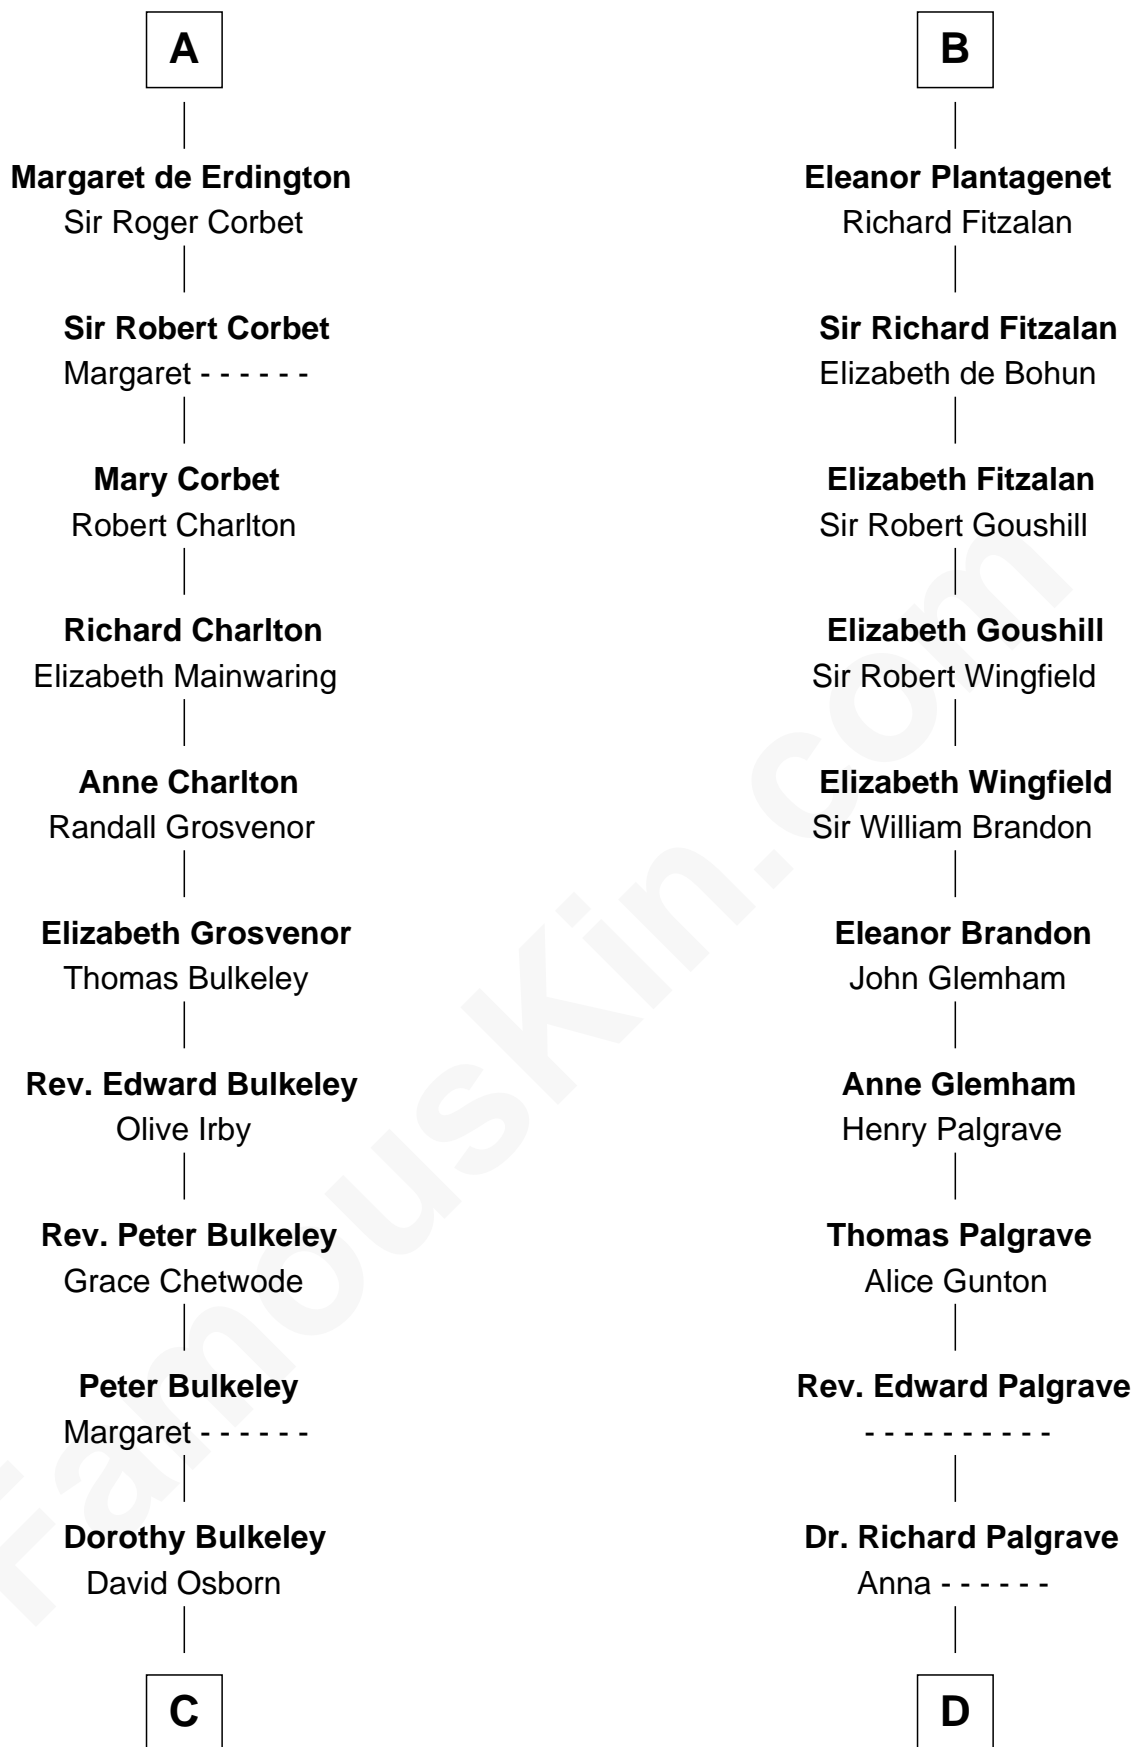

## Relationship Chart of

### Jay Gould

American Railroad "Robber Baron"

20th cousin 1 time removed of

### Roger Sherman

Signer of the Declaration of Independence

#### Gottfried I, Count of Louvain

Ide de Chiny

**C**

**Eleazer Osborn**  
Hannah Bulkeley

**Eleazer Osborn**  
Sarah Burr

**Anna Osborn**  
Abraham Gould

**John Burr Gould**  
Mary More

**Jay Gould**  
*"Robber Baron"*