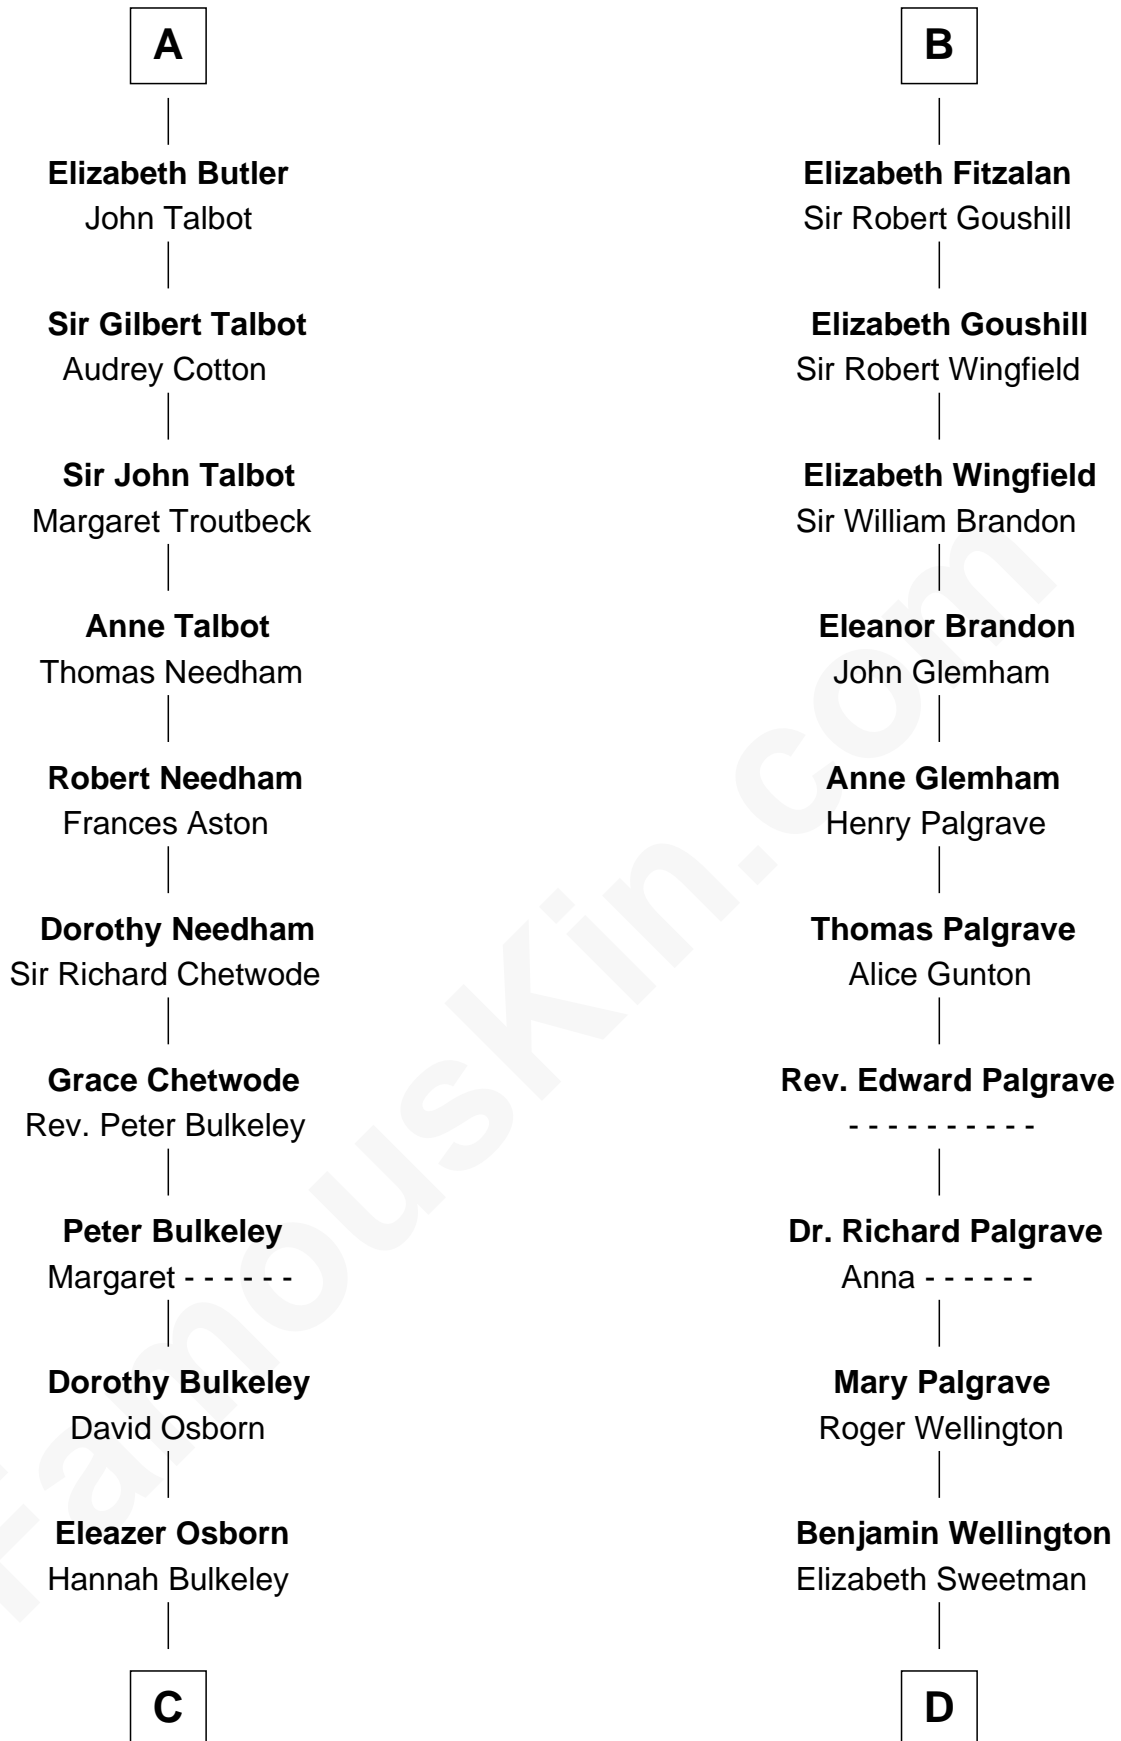

## Relationship Chart of

### Jay Gould

American Railroad "Robber Baron"

18th cousin 2 times removed of

**Roger Sherman**

Signer of the Declaration of Independence

**C**

**Eleazer Osborn**

Sarah Burr

**Anna Osborn**

Abraham Gould

**John Burr Gould**

Mary More

**Jay Gould**

*"Robber Baron"*

**D**

**Mehetable Wellington**