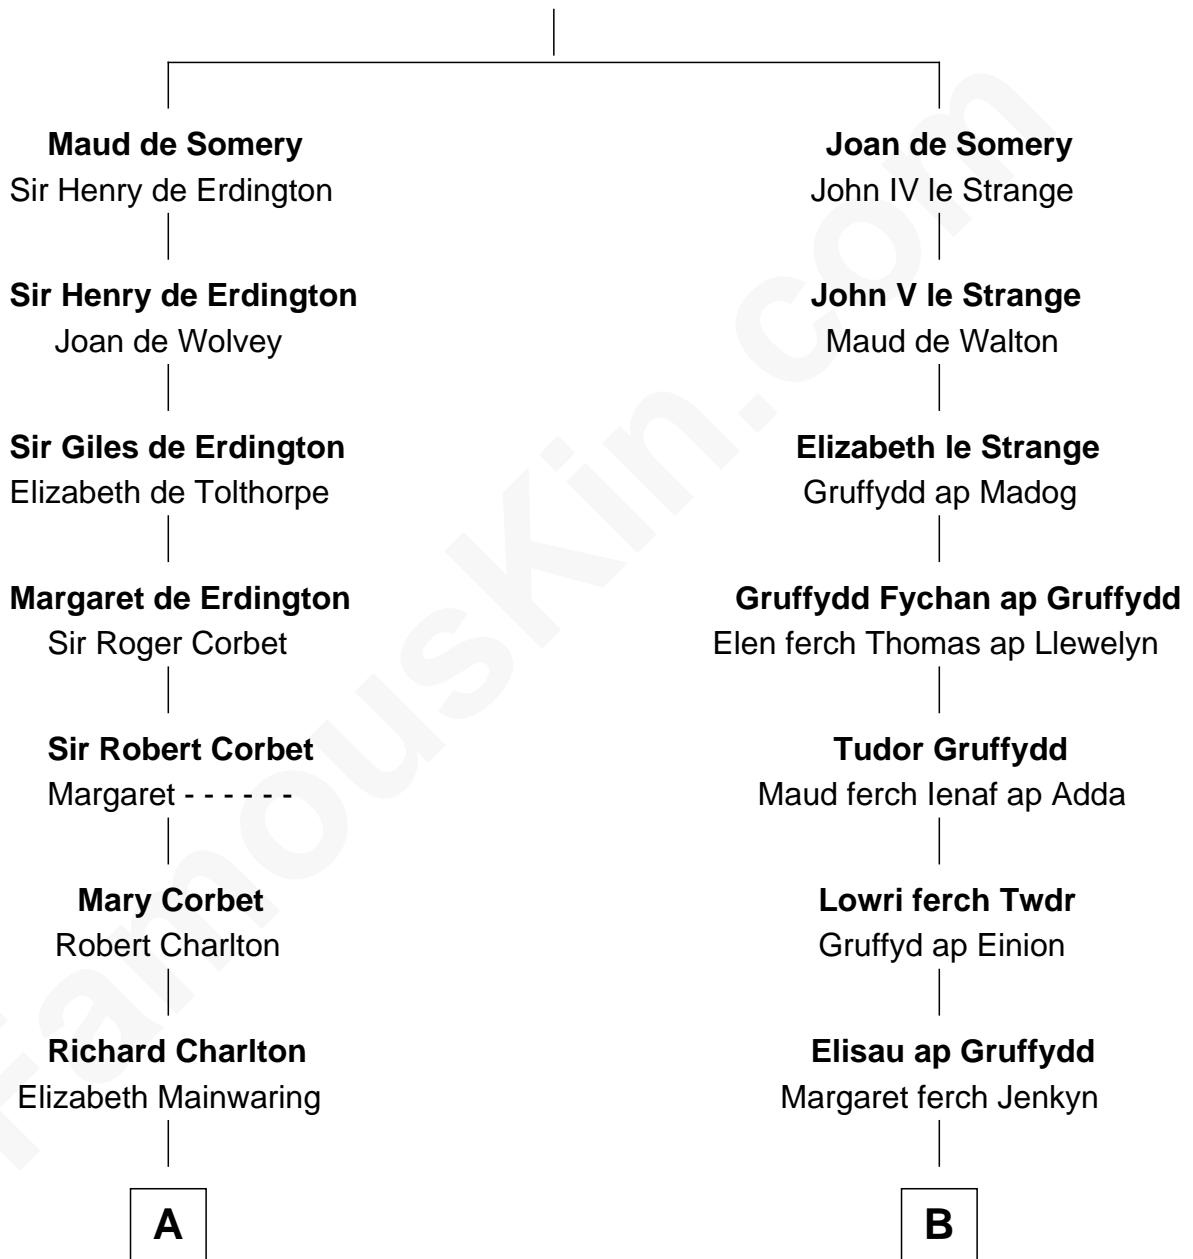

## Relationship Chart of

### Jay Gould

American Railroad "Robber Baron"

17th cousin 3 times removed of

**Ernest Hemingway**

Author of *The Sun Also Rises*

**Sir Roger de Somery**

Nichole d'Aubenev

**C**

Allen Hemingway  
Harriet Louisa Tyler

Anson Tyler Hemingway  
Adelaide Edmonds

Clarence Edmonds Hemingway  
Grace H. Hall

Ernest Hemingway  
*Author of The Sun Also Rises*

FamousKin.com