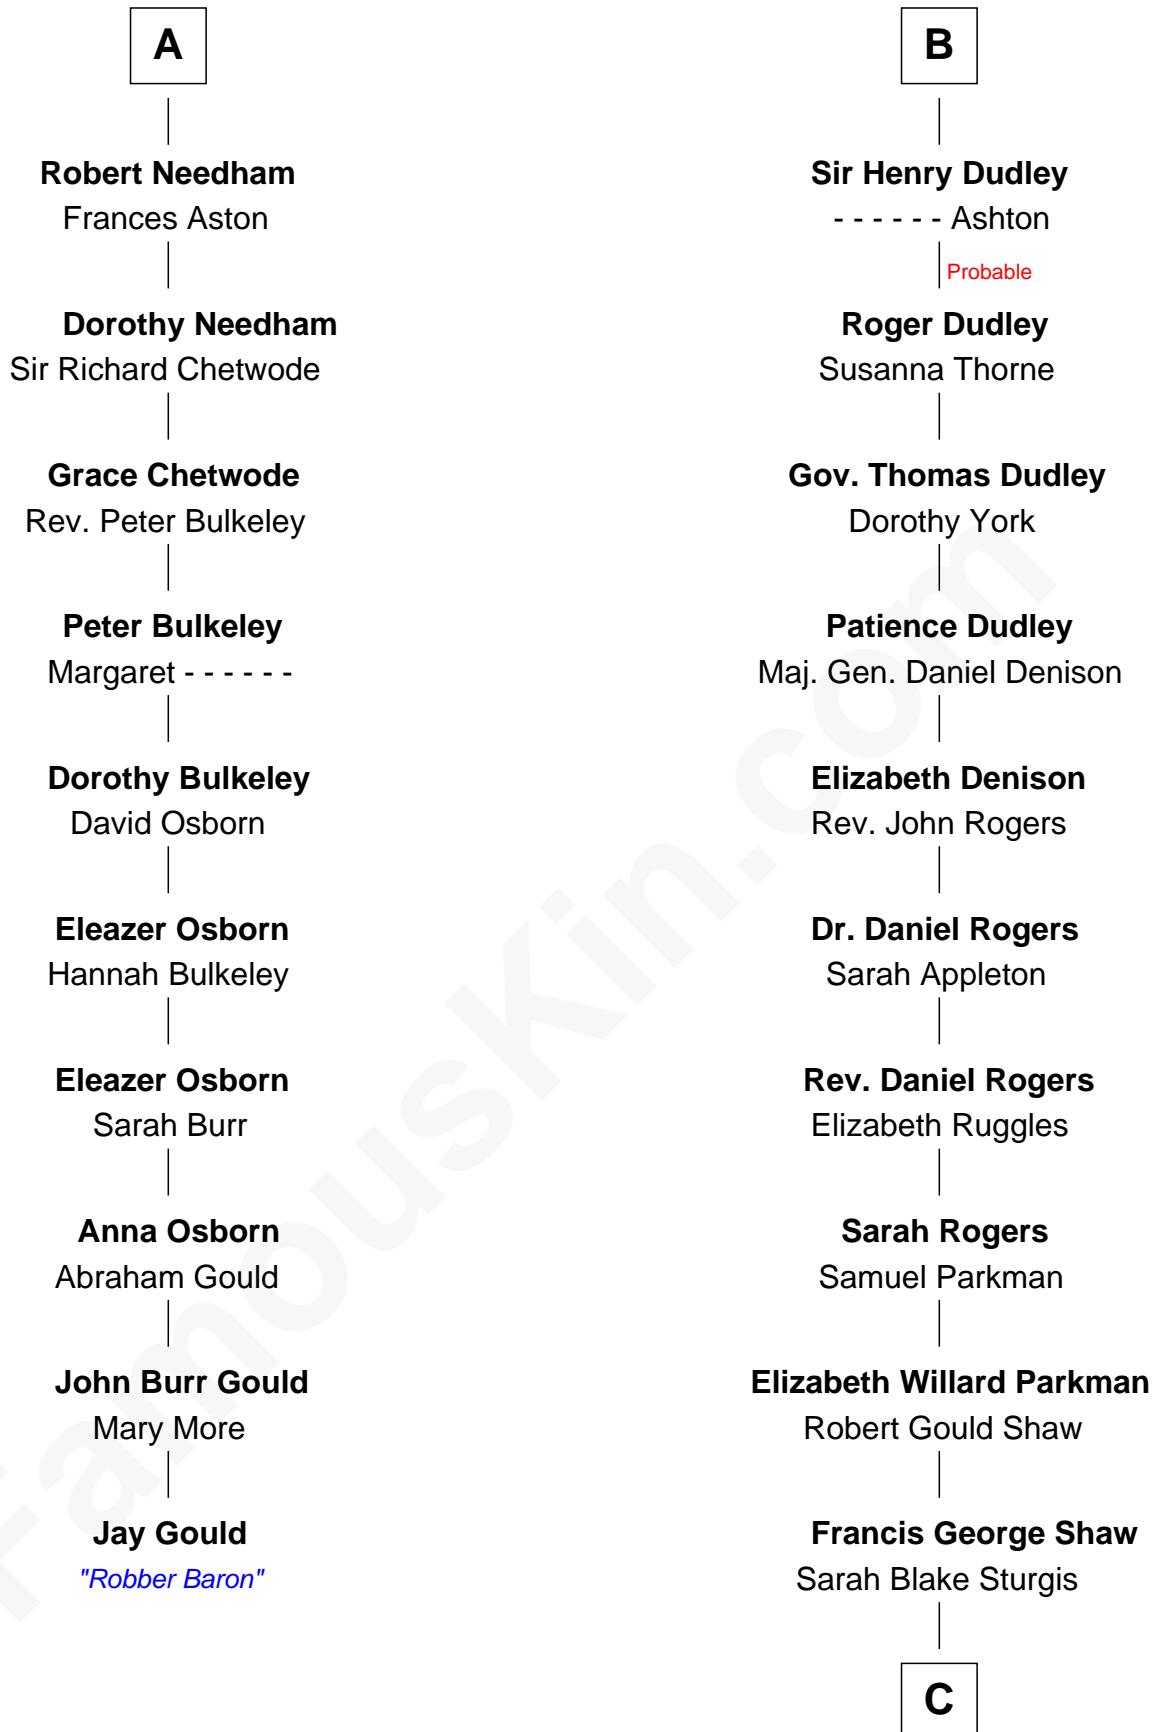

FamousKin.com

Relationship Chart of

Jay Gould

American Railroad "Robber Baron"

16th cousin 5 times removed of

Kyra Sedgwick

TV and Movie Actress

Sir William de Ros
Margery de Badlesmere

C

Susanna Shaw

Robert Bowne Minturn

Sarah May Minturn

Henry Dwight Sedgwick

Robert Minturn Sedgwick

Helen Peabody

Henry Dwight Sedgwick

Patricia Ann Rosenwald

Kyra Sedgwick

TV and Movie Actress