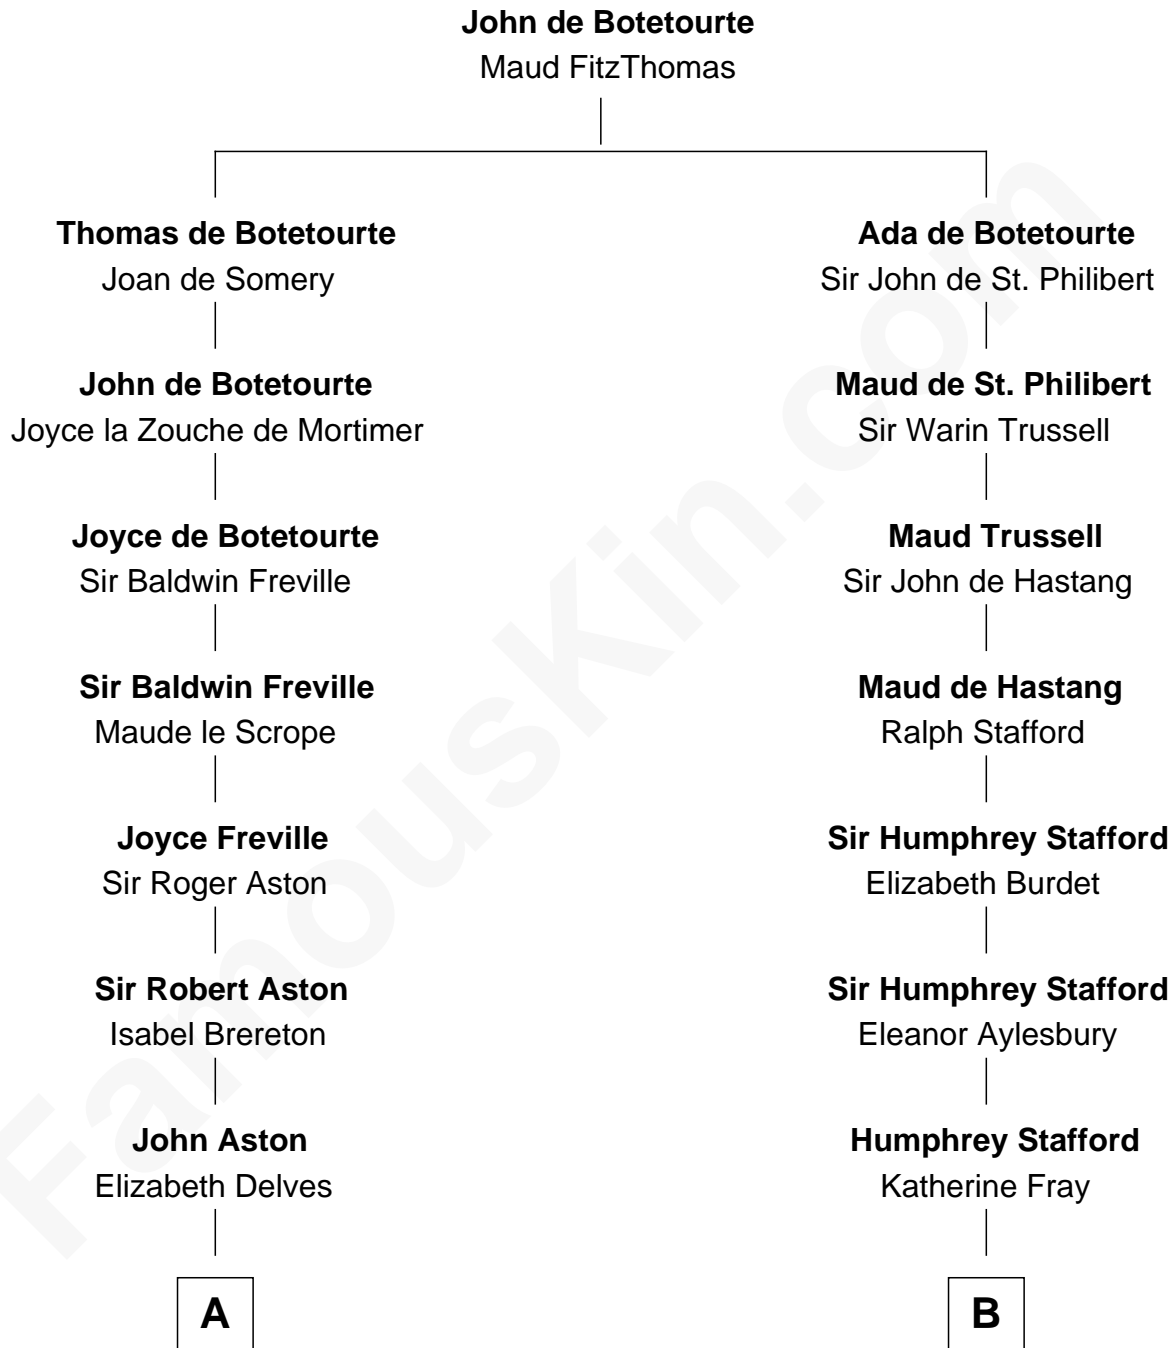

FamousKin.com

Relationship Chart of

Jay Gould

American Railroad "Robber Baron"

15th cousin 3 times removed of

William Ellery

Signer of the Declaration of Independence

C

—
John Burr Gould

Mary More

—
Jay Gould

"Robber Baron"

FamousKin.com