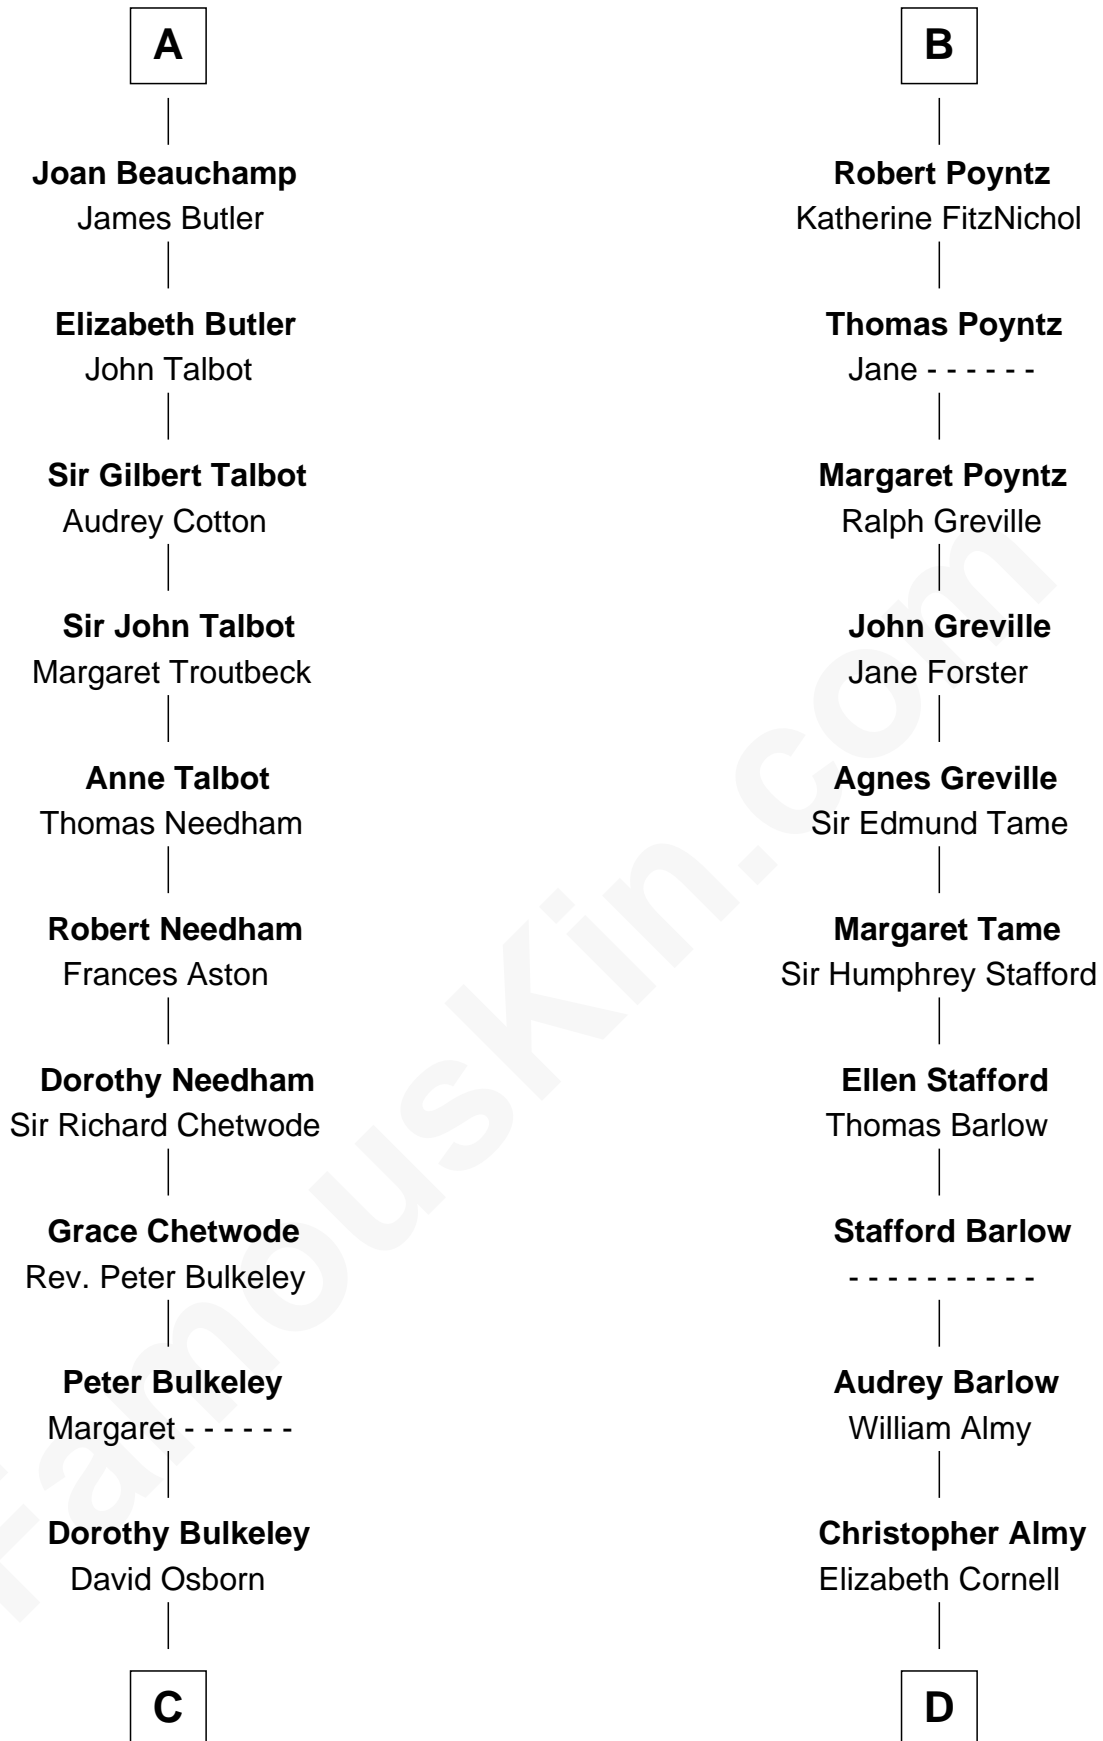

FamousKin.com

Relationship Chart of

Jay Gould

American Railroad "Robber Baron"

19th cousin 2 times removed of

William Ellery

Signer of the Declaration of Independence

C

Eleazer Osborn
Hannah Bulkeley

Eleazer Osborn
Sarah Burr

Anna Osborn
Abraham Gould

John Burr Gould
Mary More

Jay Gould
"Robber Baron"

D

Col. Job Almy
Ann Lawton

Elizabeth Almy
William Ellery

William Ellery
Signer of Declaration of Independence