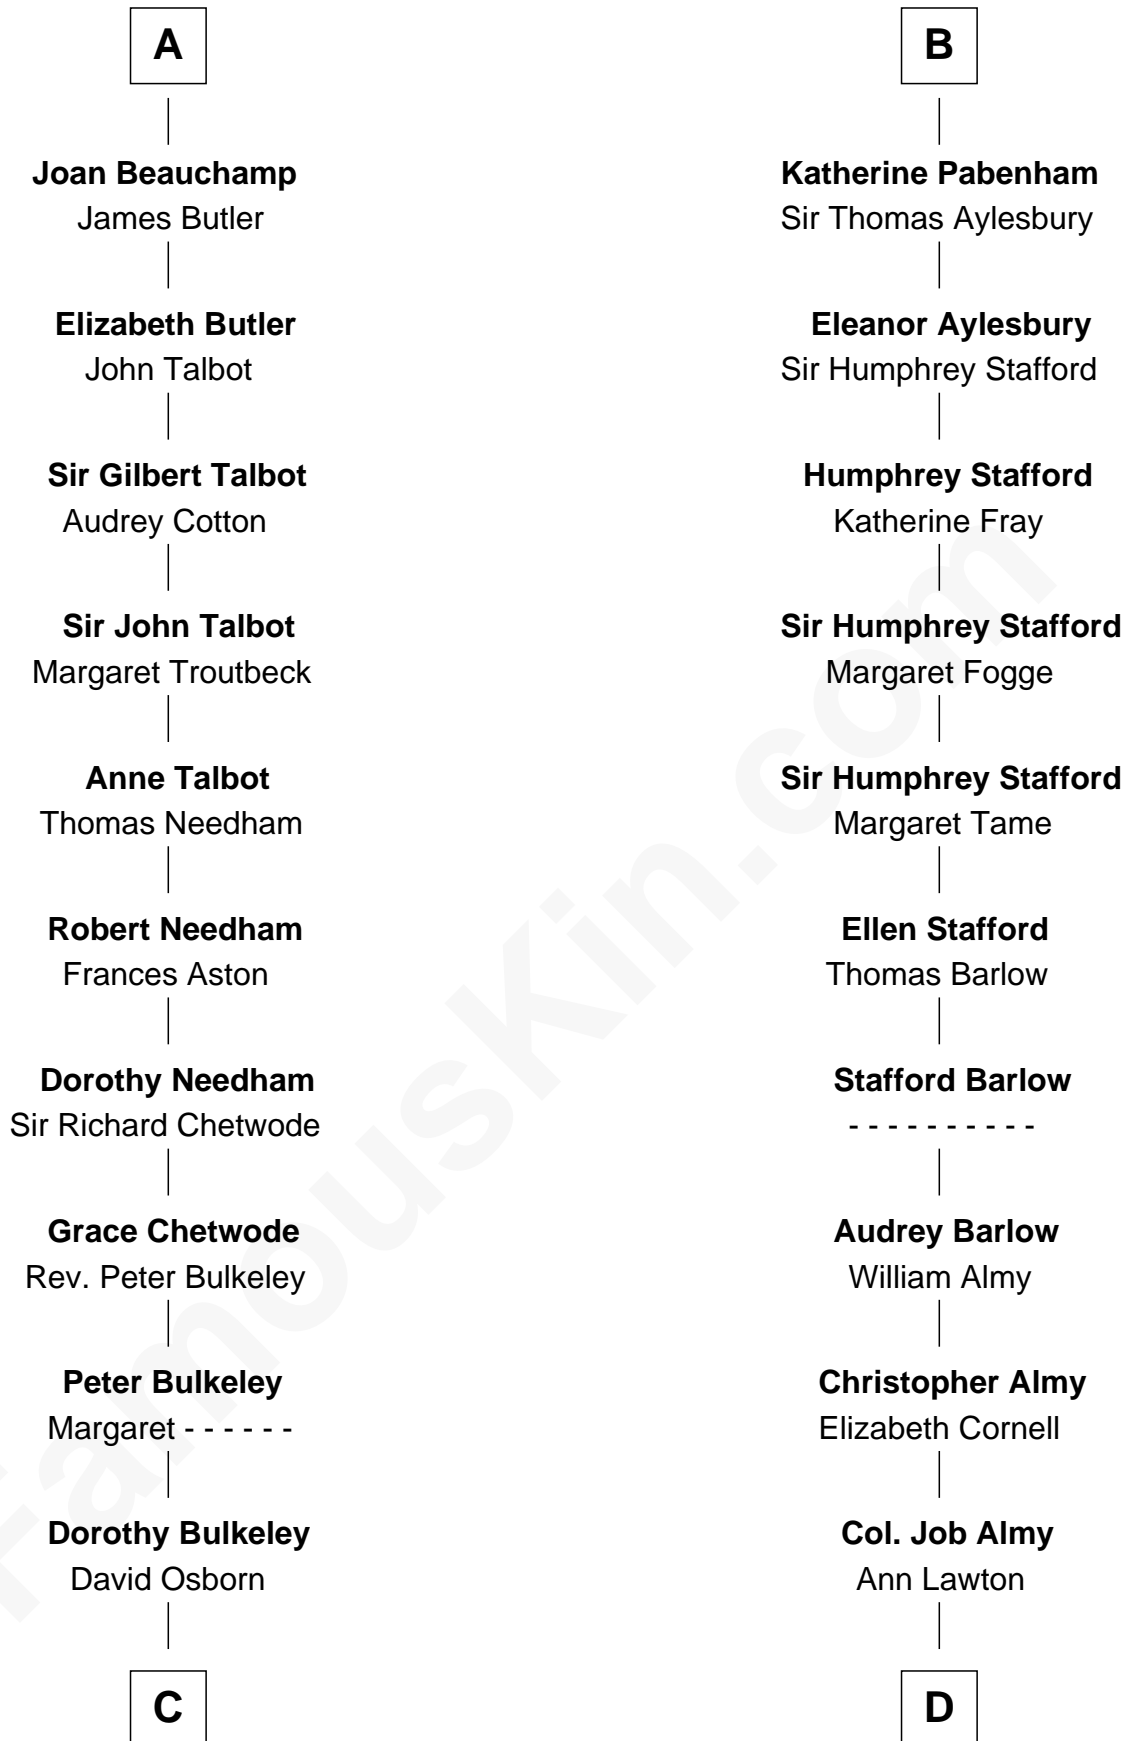

FamousKin.com

Relationship Chart of

Jay Gould

American Railroad "Robber Baron"

18th cousin 3 times removed of

William Ellery

Signer of the Declaration of Independence

C

Eleazer Osborn
Hannah Bulkeley

Eleazer Osborn
Sarah Burr

Anna Osborn
Abraham Gould

John Burr Gould
Mary More

Jay Gould
"Robber Baron"

D

Elizabeth Almy
William Ellery

William Ellery
Signer of Declaration of Independence