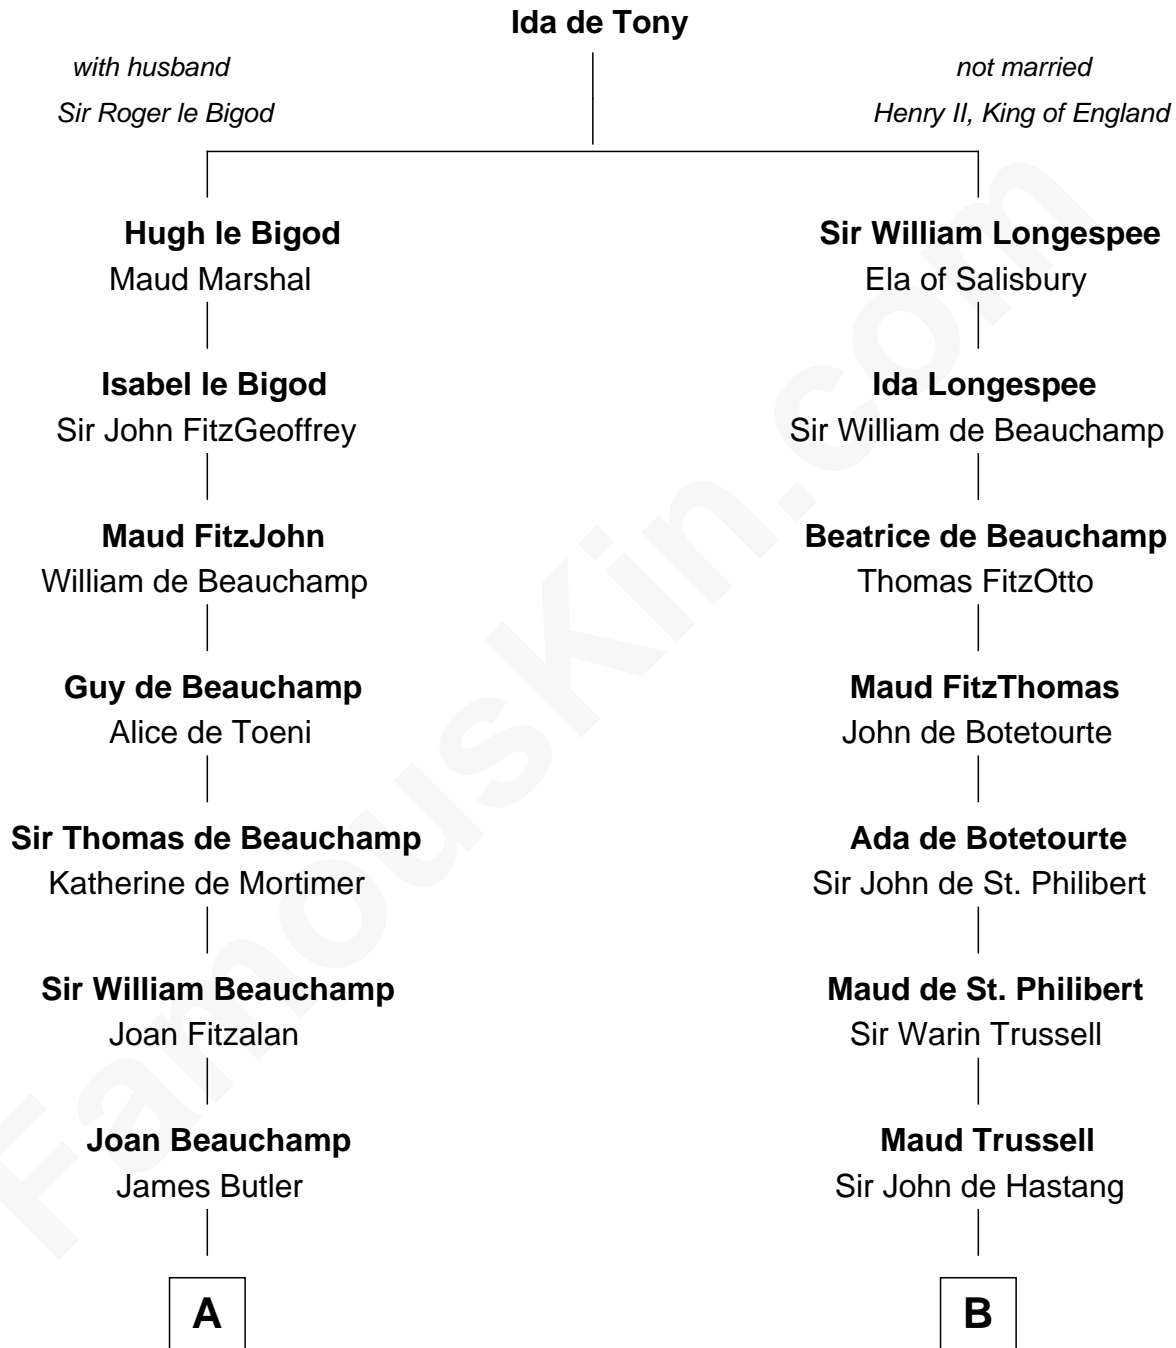

FamousKin.com

Relationship Chart of

Jay Gould

American Railroad "Robber Baron"

19th cousin 1 time removed of

William Ellery

Signer of the Declaration of Independence

C

Eleazer Osborn
Sarah Burr

Anna Osborn
Abraham Gould

John Burr Gould
Mary More

Jay Gould
"Robber Baron"

D

Col. Job Almy
Ann Lawton

Elizabeth Almy
William Ellery

William Ellery
Signer of Declaration of Independence