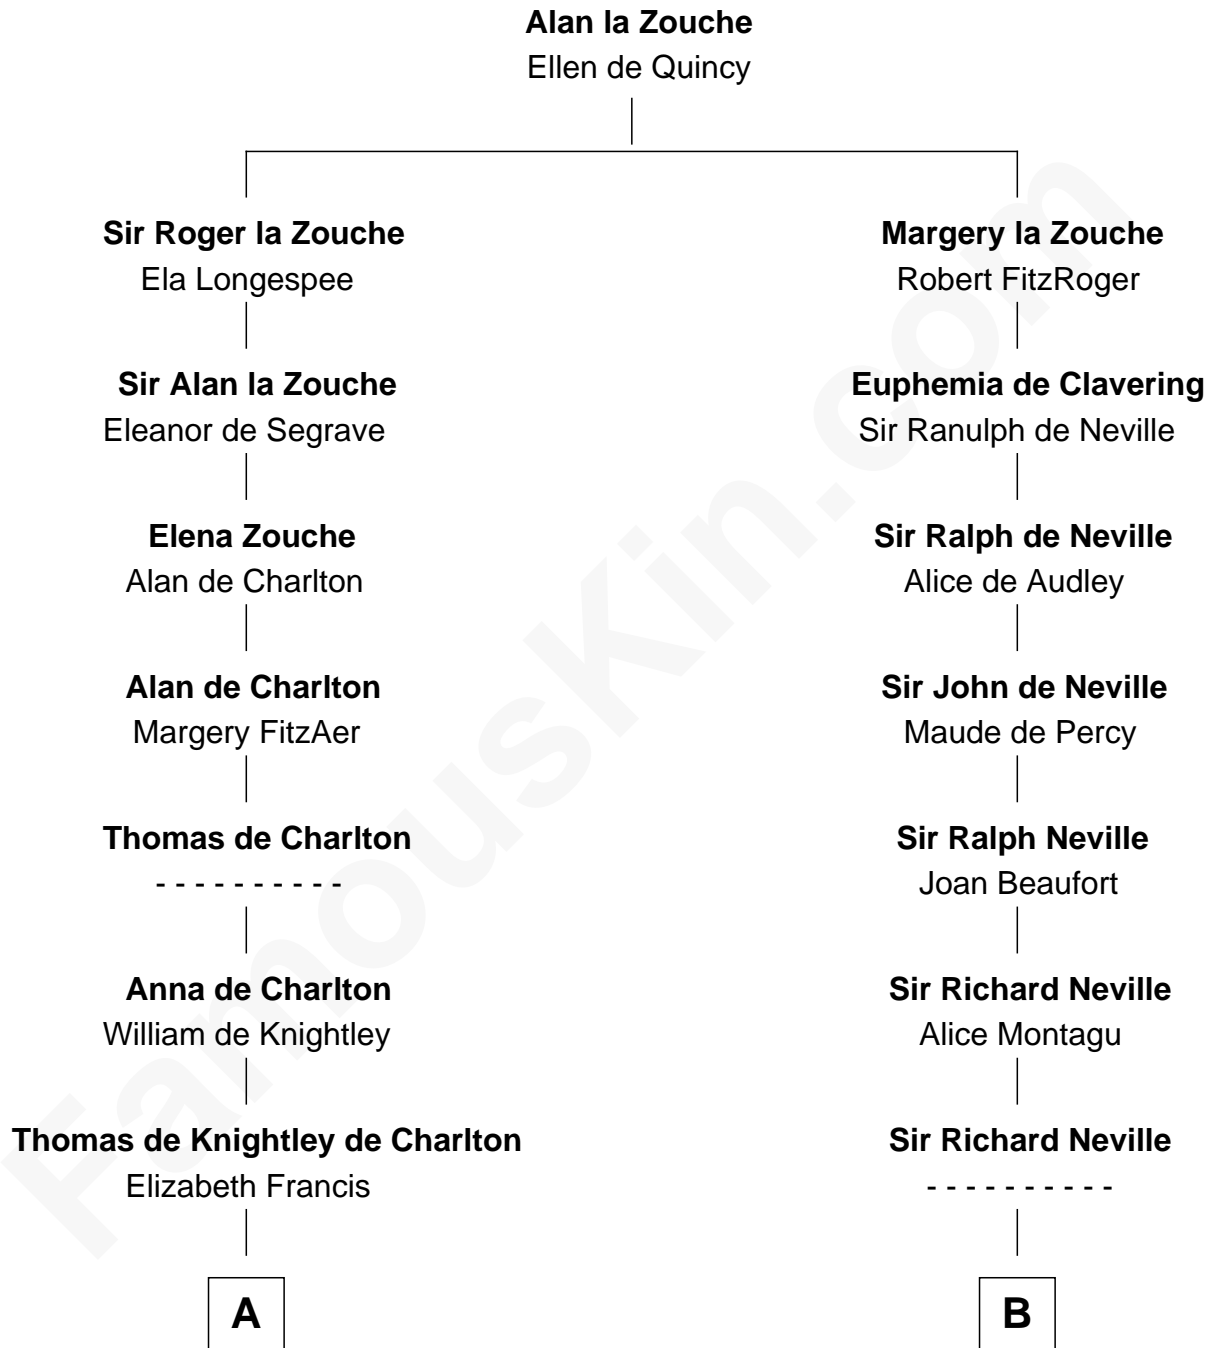

## Relationship Chart of

### Jay Gould

American Railroad "Robber Baron"

17th cousin 2 times removed of

### Fletcher Christian

Leader of the mutiny on the Bounty

**C**

—  
**Anna Osborn**  
Abraham Gould

—  
**John Burr Gould**  
Mary More

—  
**Jay Gould**  
*"Robber Baron"*

FamousKin.com