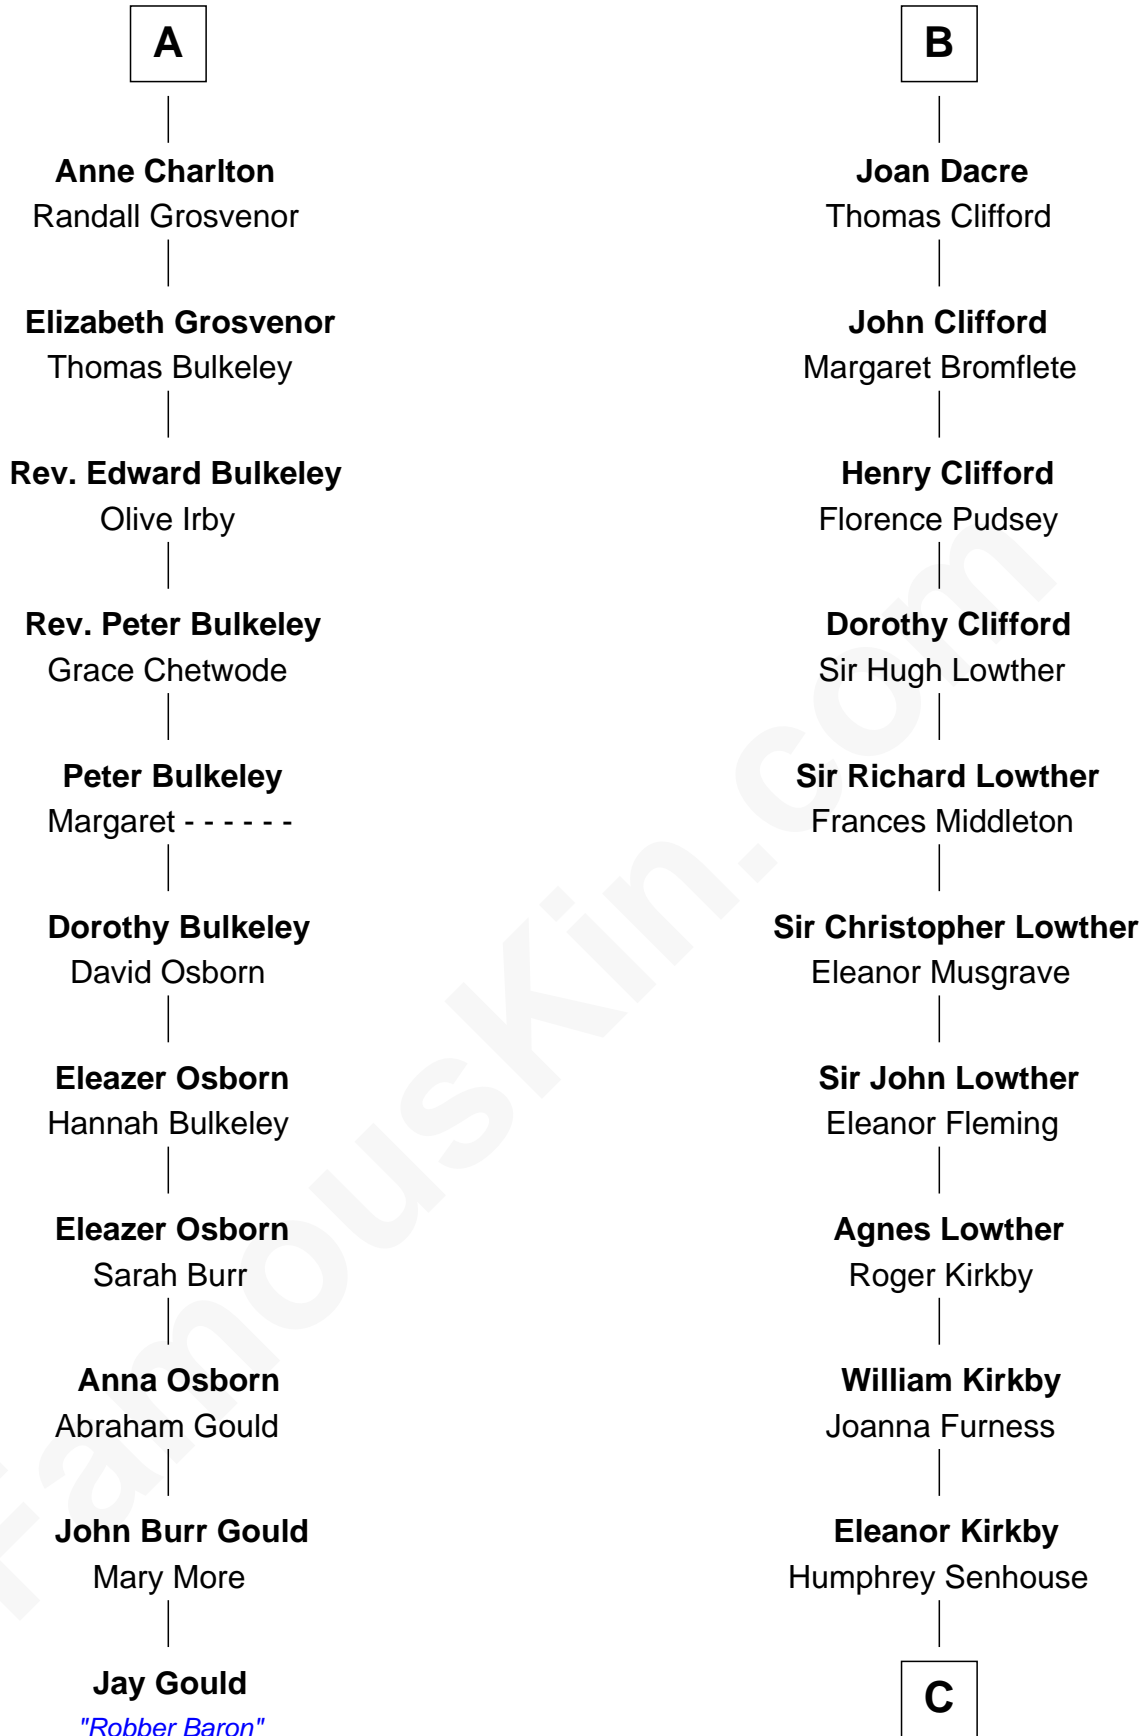

FamousKin.com

Relationship Chart of Jay Gould

American Railroad "Robber Baron"

17th cousin 2 times removed of

Fletcher Christian

Leader of the mutiny on the Bounty

Sir Roger de Somery

Nichole d'Aubenev

C

—
Bridget Senhouse

John Christian

—
Charles Christian

Anne Dixon

—
Fletcher Christian

Leader of the mutiny on the Bounty

FamousKin.com