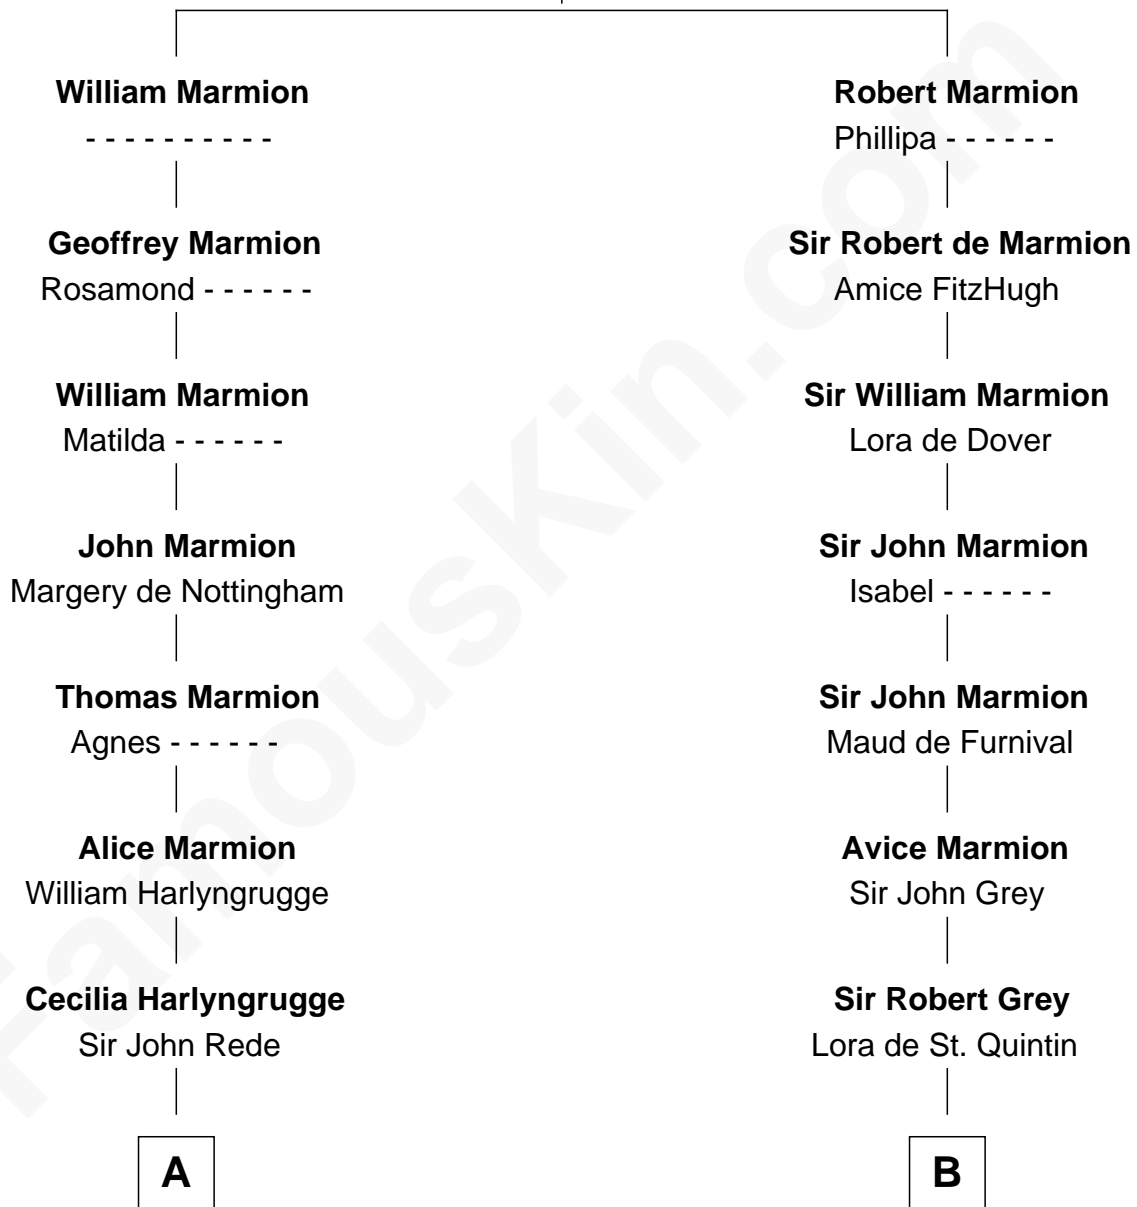

FamousKin.com

Relationship Chart of Jay Gould

American Railroad "Robber Baron"

20th cousin 1 time removed of

Fletcher Christian

Leader of the mutiny on the Bounty

Robert Marmion
Elizabeth of Rethel

C

Eleazer Osborn
Hannah Bulkeley

Eleazer Osborn
Sarah Burr

Anna Osborn
Abraham Gould

John Burr Gould
Mary More

Jay Gould
"Robber Baron"

D

Eleanor Kirkby
Humphrey Senhouse

Bridget Senhouse
John Christian

Charles Christian
Anne Dixon

Fletcher Christian
Leader of the mutiny on the Bounty