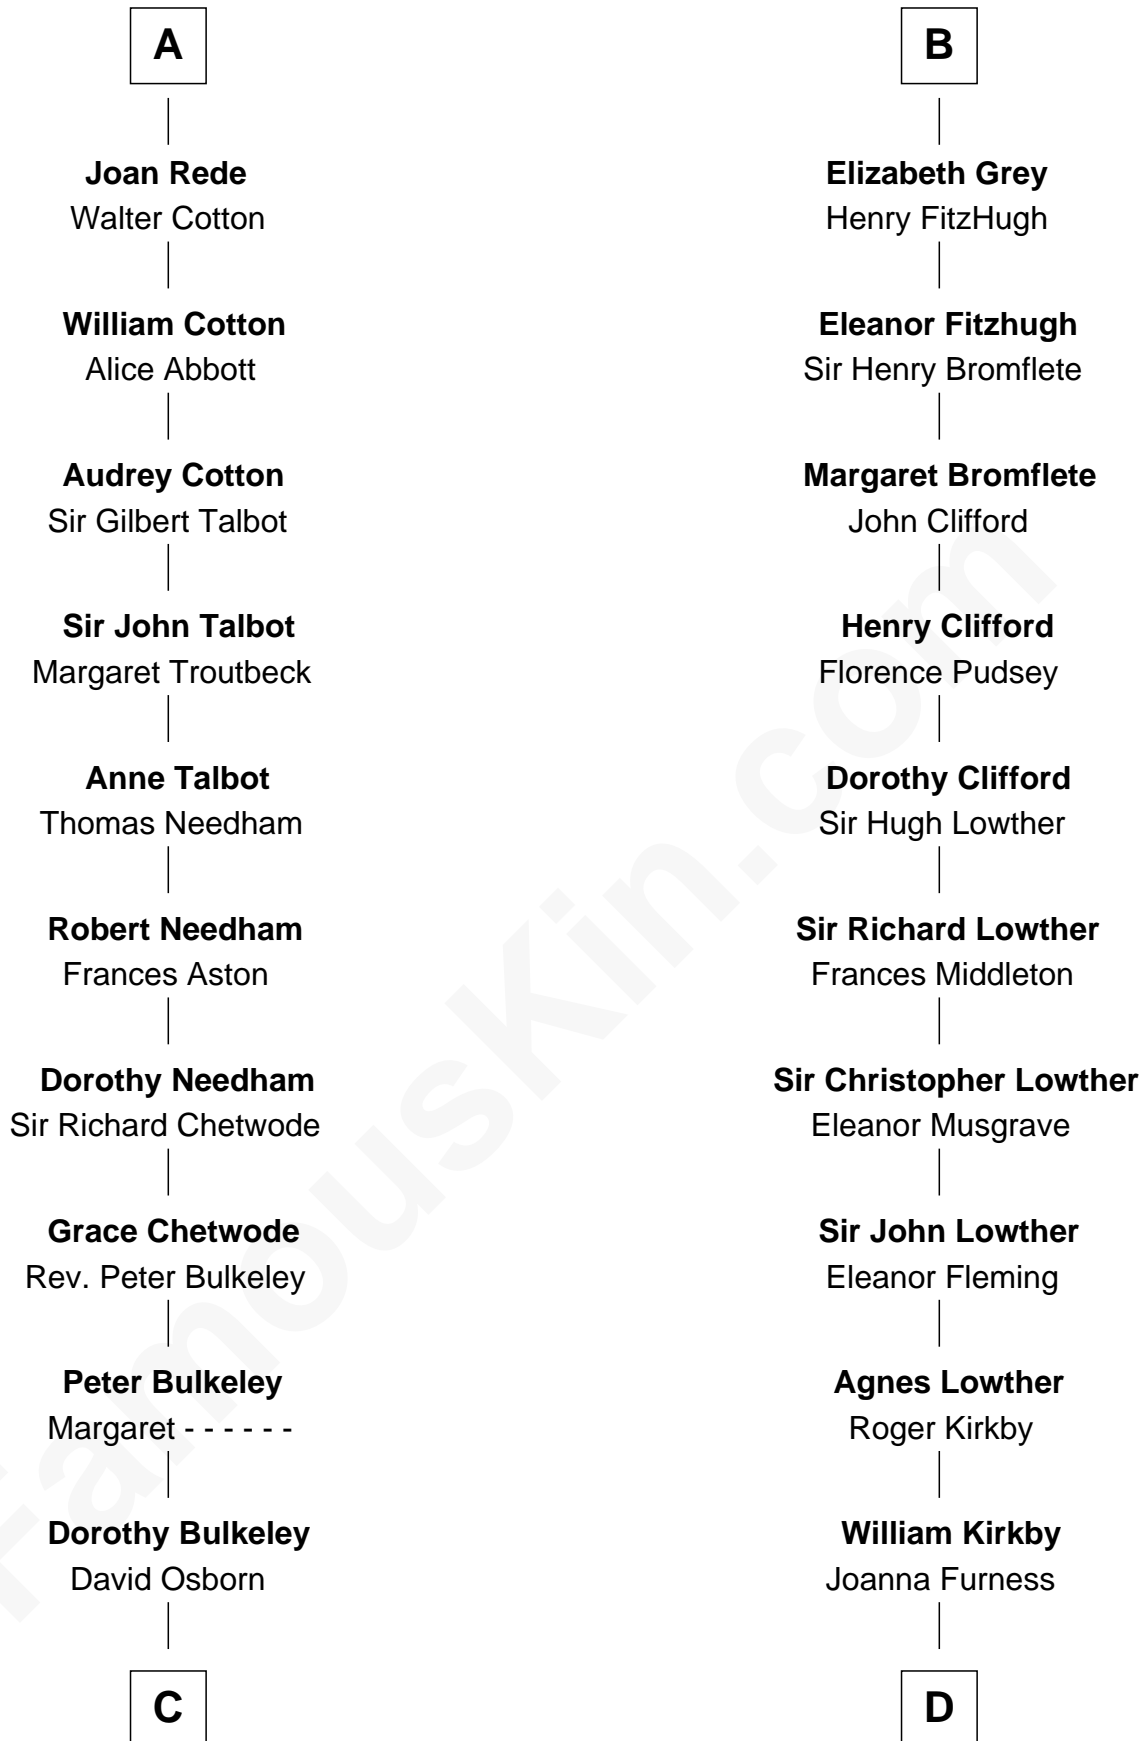

FamousKin.com

Relationship Chart of Jay Gould

American Railroad "Robber Baron"

20th cousin 1 time removed of

Fletcher Christian

Leader of the mutiny on the Bounty

Robert Marmion
Elizabeth of Rethel

C

Eleazer Osborn
Hannah Bulkeley

Eleazer Osborn
Sarah Burr

Anna Osborn
Abraham Gould

John Burr Gould
Mary More

Jay Gould
"Robber Baron"

D

Eleanor Kirkby
Humphrey Senhouse

Bridget Senhouse
John Christian

Charles Christian
Anne Dixon

Fletcher Christian
Leader of the mutiny on the Bounty