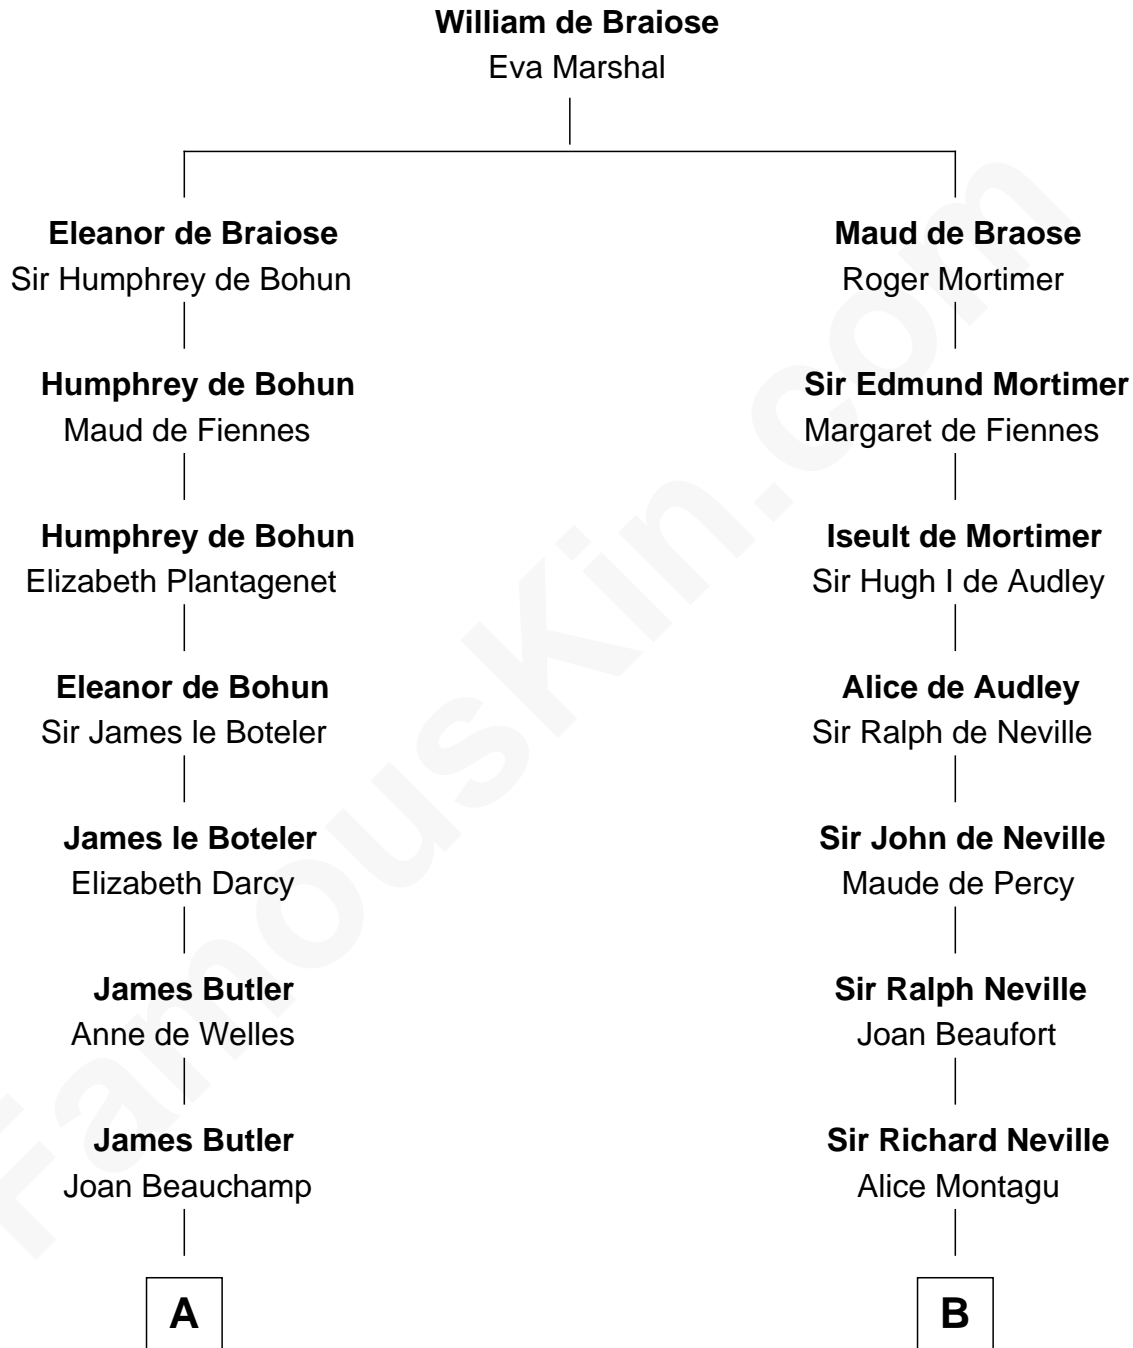

## Relationship Chart of

### Jay Gould

American Railroad "Robber Baron"

18th cousin 2 times removed of

### Fletcher Christian

Leader of the mutiny on the Bounty

THE "BOUNTY" BY OSANBON

**C**

**Eleazer Osborn**

Sarah Burr

**Anna Osborn**

Abraham Gould

**John Burr Gould**

Mary More

**Jay Gould**

*"Robber Baron"*

**D**

**Charles Christian**

Anne Dixon

**Fletcher Christian**