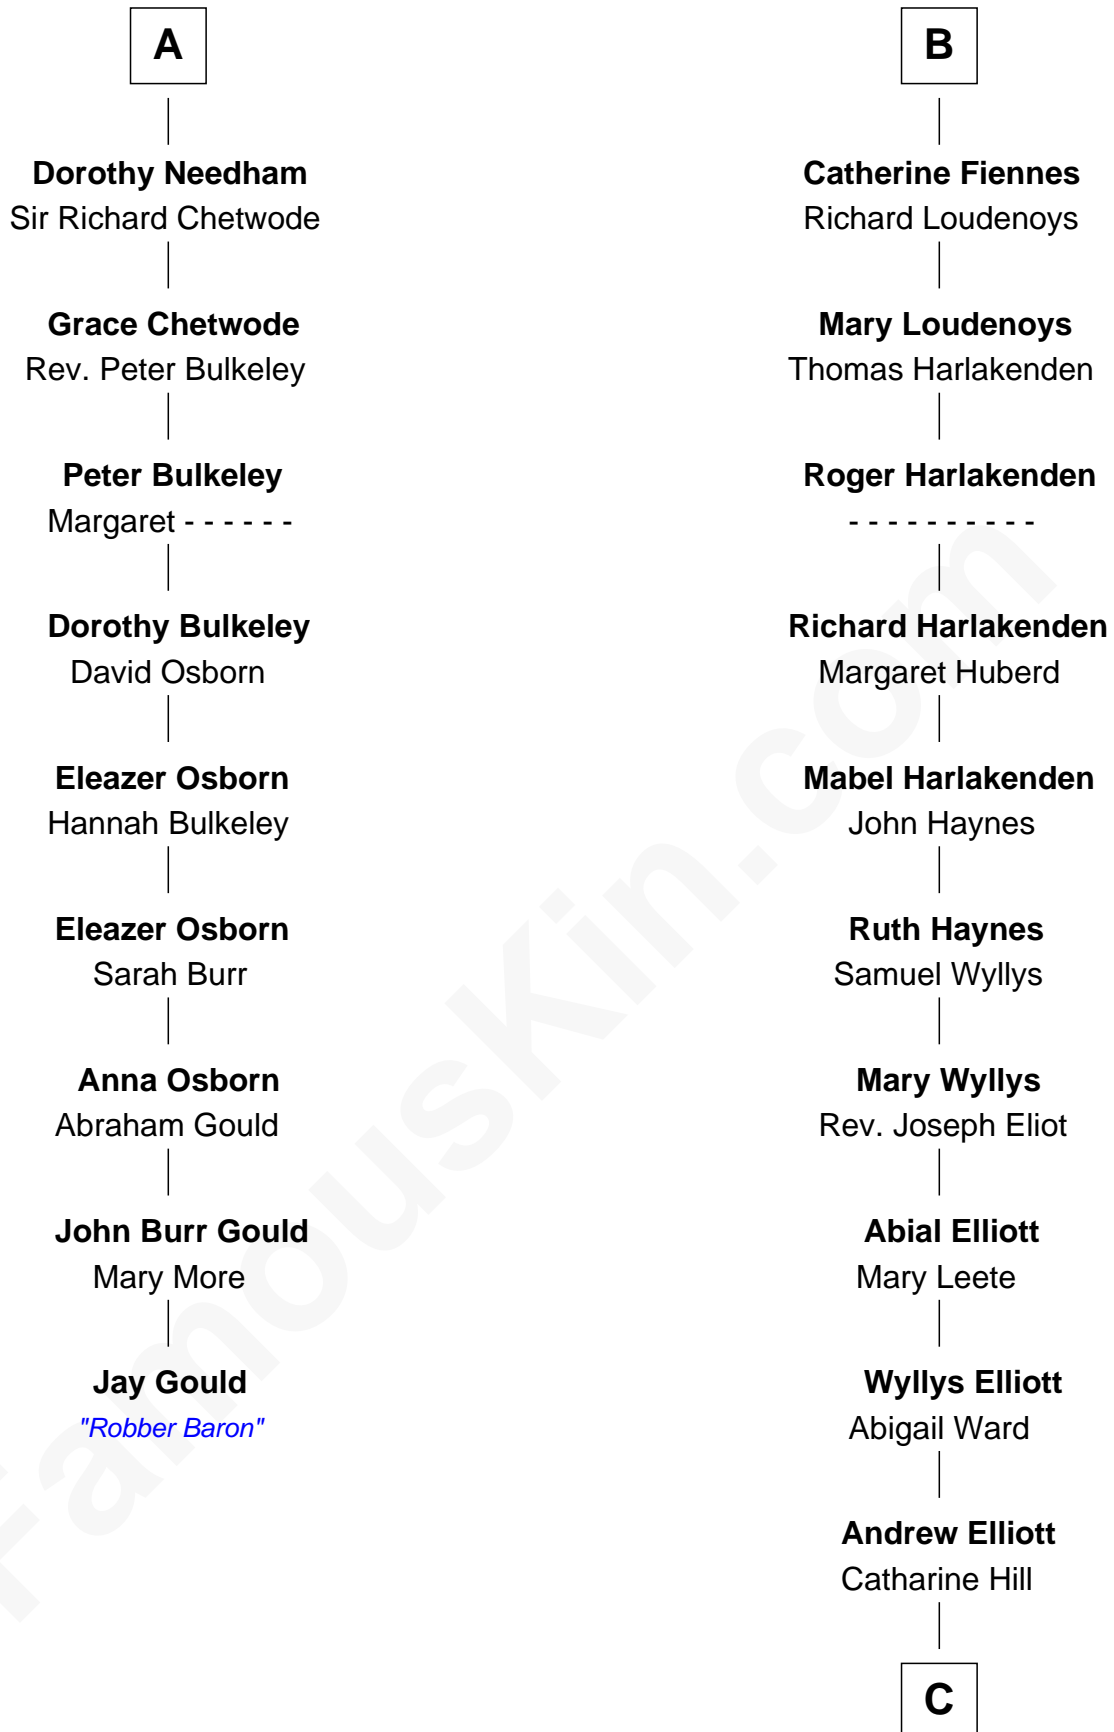

FamousKin.com

Relationship Chart of

Jay Gould

American Railroad "Robber Baron"

15th cousin 6 times removed of

Ali Wentworth

TV Actress and Comedienne

Sir Thomas de Beauchamp

Katherine de Mortimer

C

Charles Wyllys Elliott

Mary Green White

Howard Elliott

Janet January

Janet January Elliott

Richard Bryant Hobart