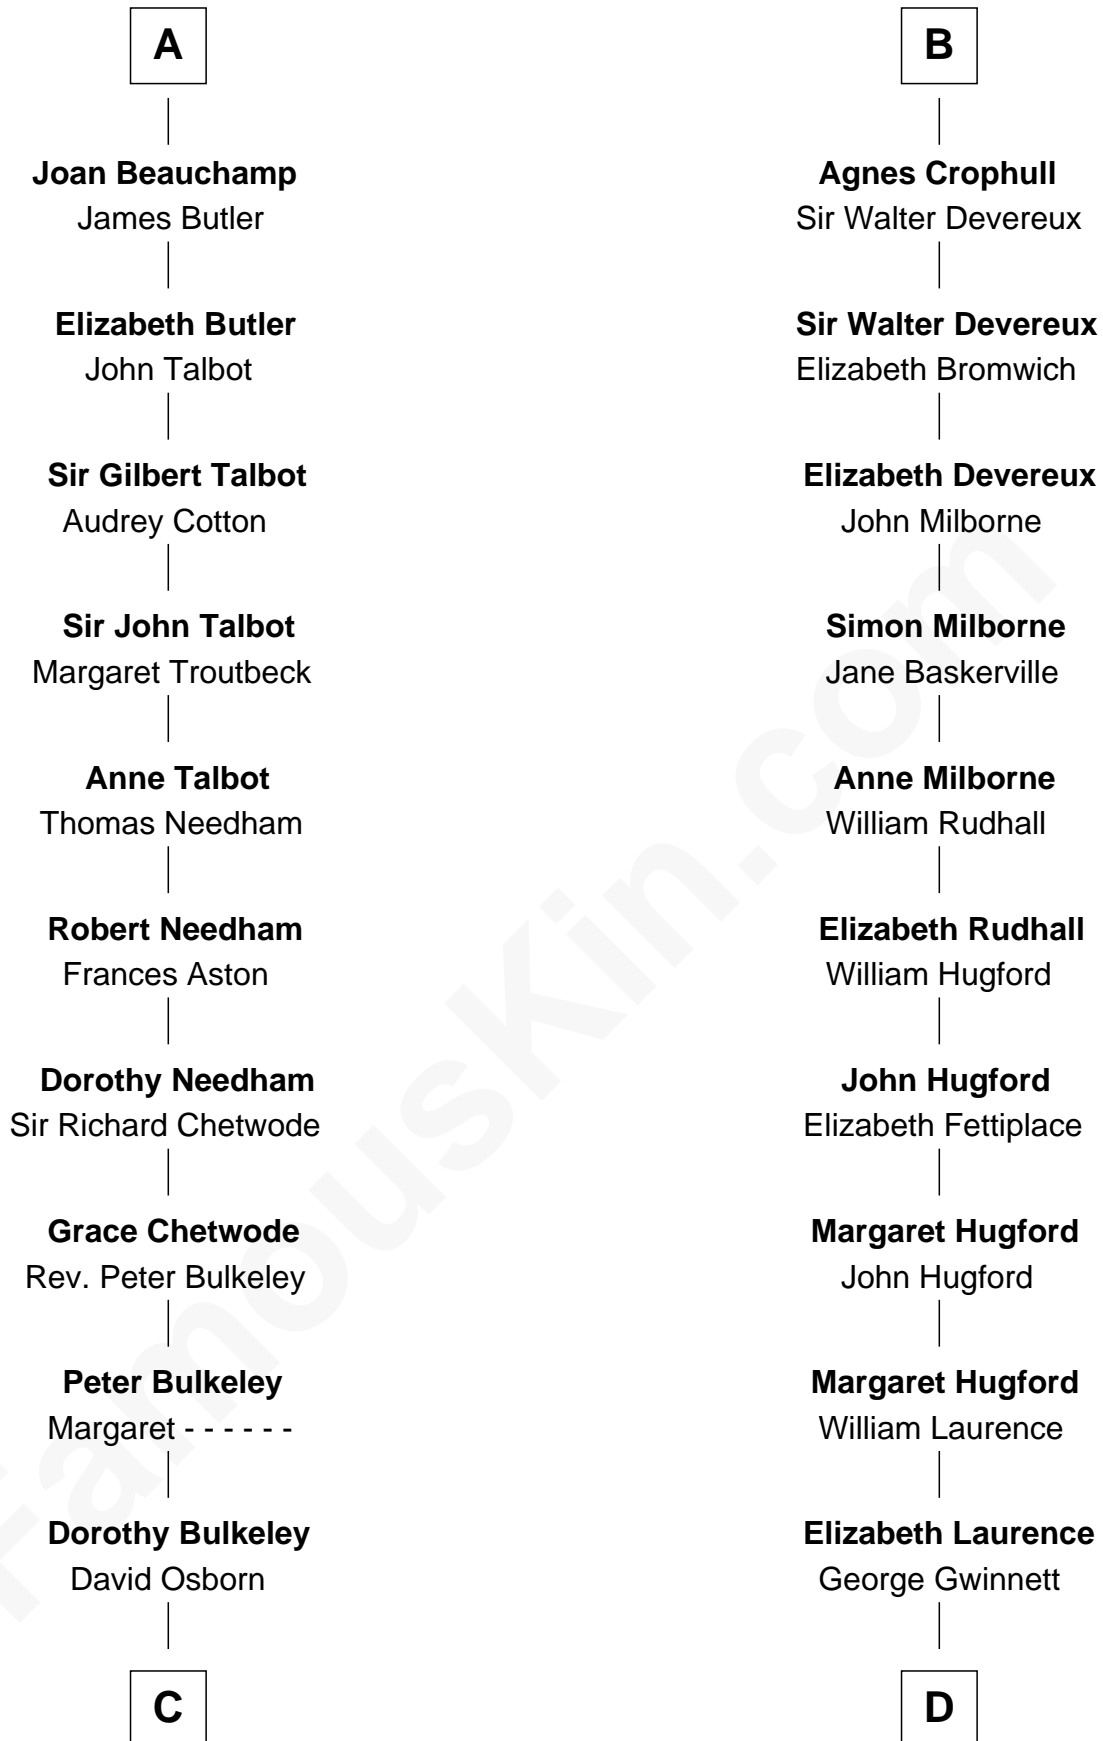

## Relationship Chart of

### Jay Gould

American Railroad "Robber Baron"

20th cousin 1 time removed of

**Button Gwinnett**

Signer of the Declaration of Independence

**C**

**Eleazer Osborn**  
Hannah Bulkeley

**Eleazer Osborn**  
Sarah Burr

**Anna Osborn**  
Abraham Gould

**John Burr Gould**  
Mary More

**Jay Gould**  
*"Robber Baron"*

**D**

**George Gwinnett**  
Elizabeth Randle

**George Gwinnett**  
Elizabeth Coxe

**Rev. Samuel Gwinnett**  
Anne Eames