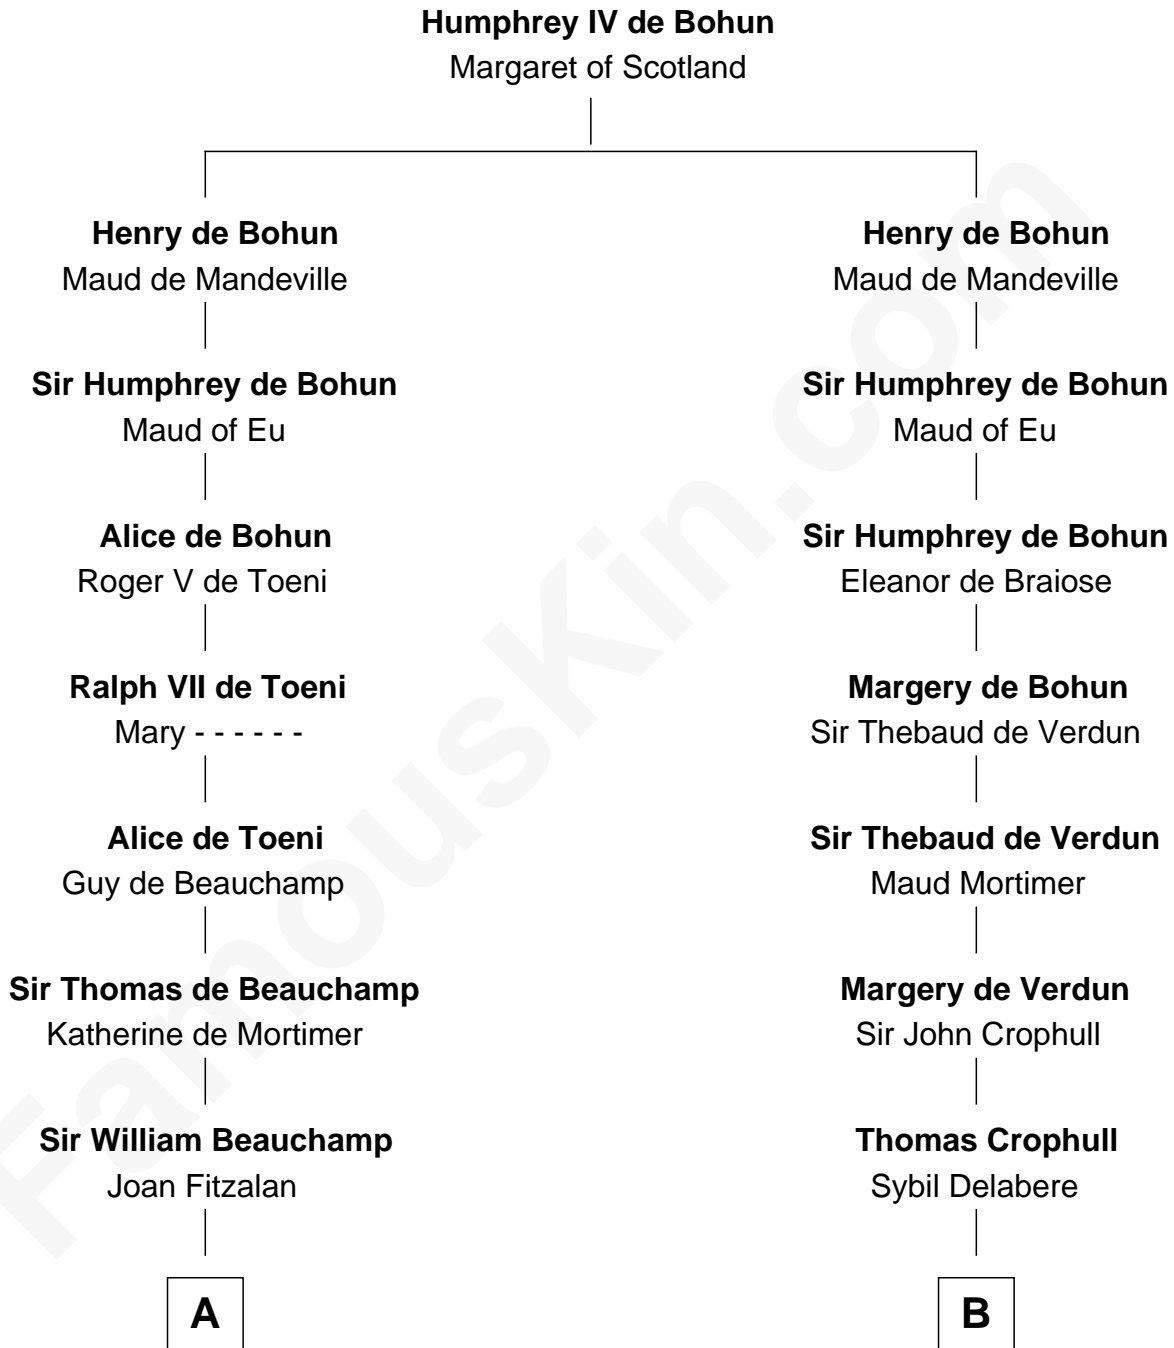

## Relationship Chart of

### Jay Gould

American Railroad "Robber Baron"

20th cousin 1 time removed of

**Button Gwinnett**

Signer of the Declaration of Independence

**C**

**Eleazer Osborn**  
Hannah Bulkeley

**Eleazer Osborn**  
Sarah Burr

**Anna Osborn**  
Abraham Gould

**John Burr Gould**  
Mary More

**Jay Gould**  
*"Robber Baron"*

**D**

**George Gwinnett**  
Elizabeth Randle

**George Gwinnett**  
Elizabeth Coxe

**Rev. Samuel Gwinnett**  
Anne Eames