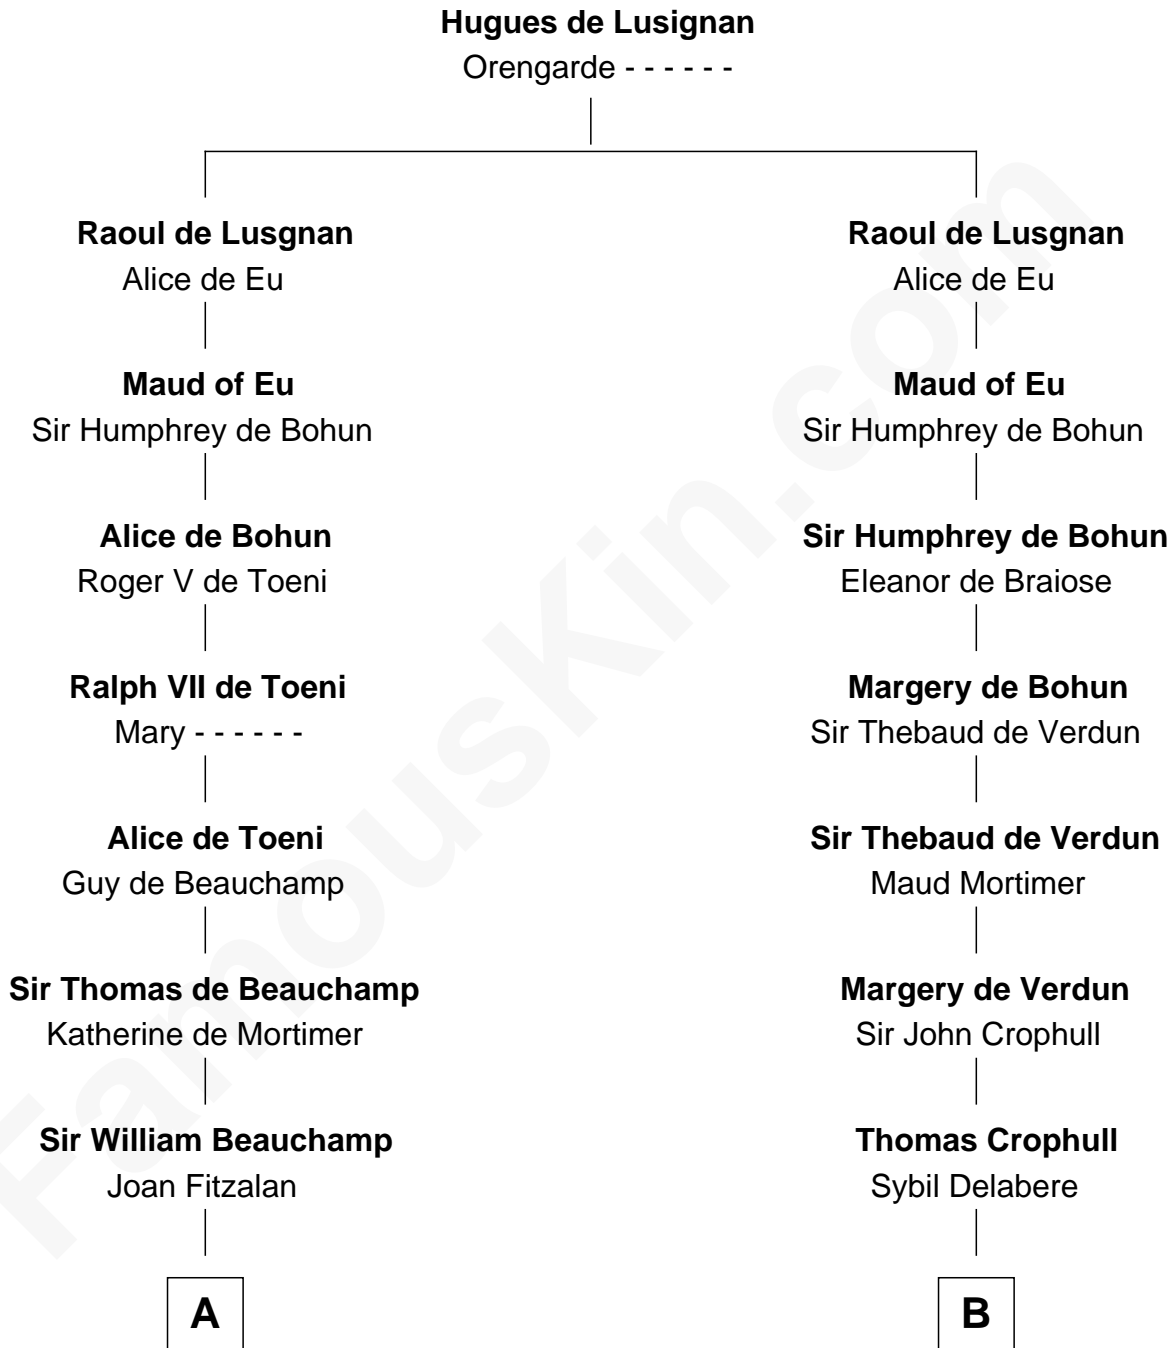

FamousKin.com

Relationship Chart of

Jay Gould

American Railroad "Robber Baron"

20th cousin 1 time removed of

Button Gwinnett

Signer of the Declaration of Independence

C

Eleazer Osborn
Hannah Bulkeley

Eleazer Osborn
Sarah Burr

Anna Osborn
Abraham Gould

John Burr Gould
Mary More

Jay Gould
"Robber Baron"

D

George Gwinnett
Elizabeth Randle

George Gwinnett
Elizabeth Coxe