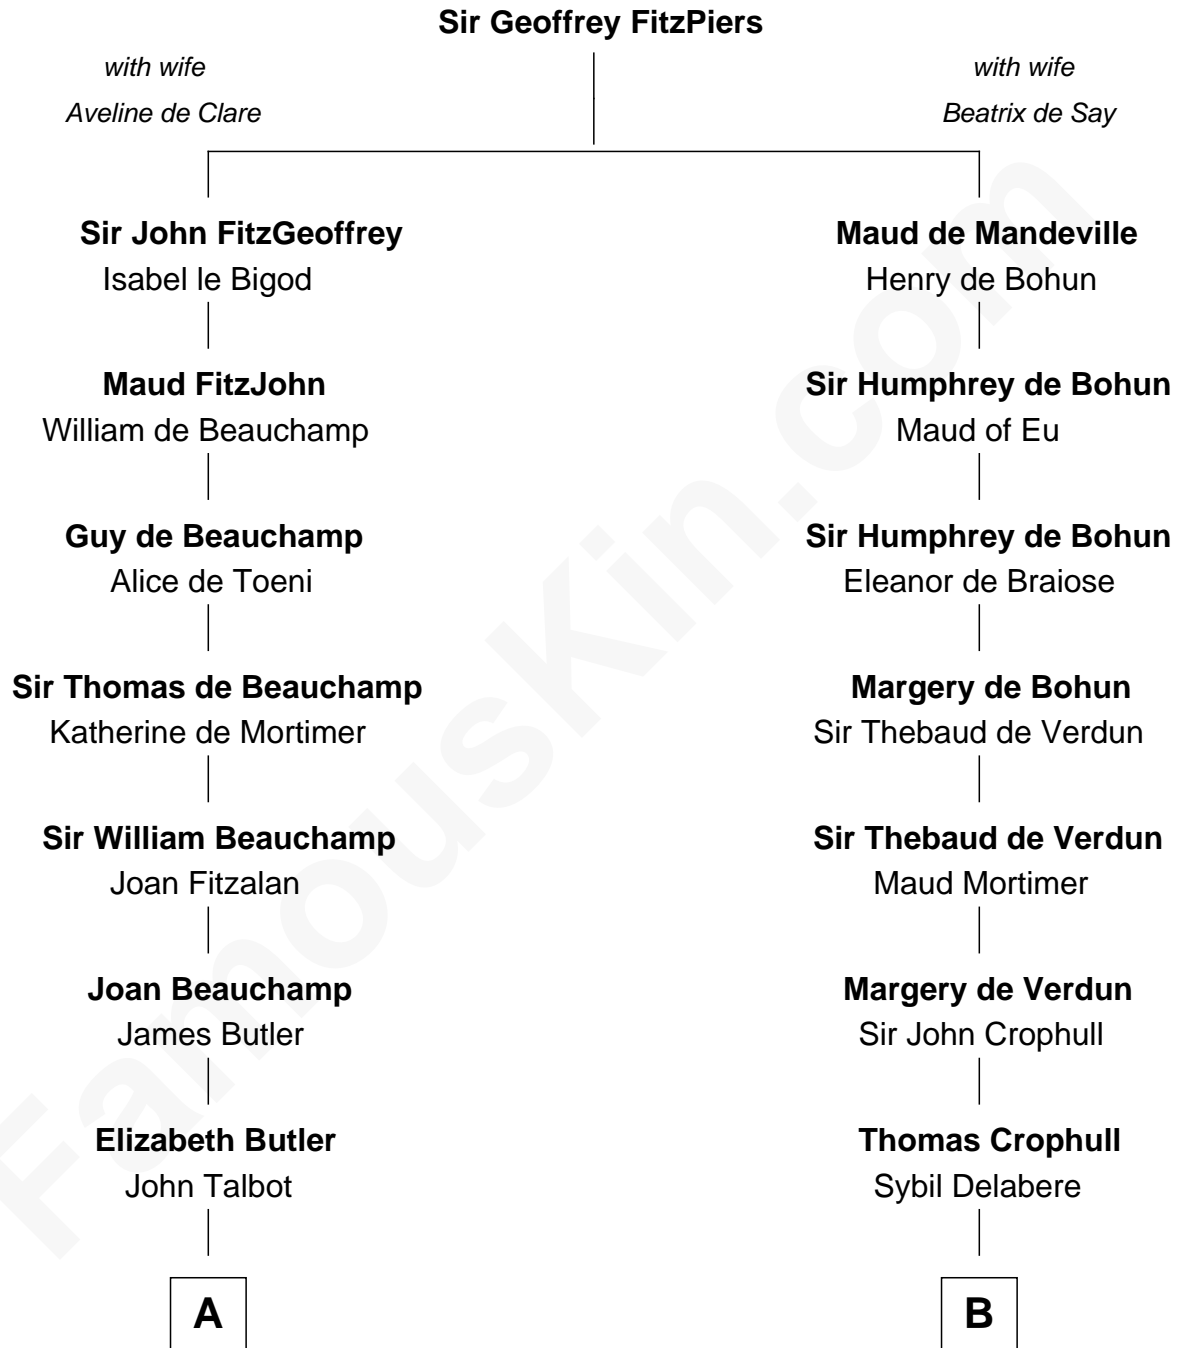

FamousKin.com

Relationship Chart of

Jay Gould

American Railroad "Robber Baron"

19th cousin 1 time removed of

Button Gwinnett

Signer of the Declaration of Independence

C

Anna Osborn
Abraham Gould

John Burr Gould
Mary More

Jay Gould
"Robber Baron"

D

George Gwinnett
Elizabeth Randle

George Gwinnett
Elizabeth Coxe

Rev. Samuel Gwinnett
Anne Eames

Button Gwinnett
Signer of Declaration of Independence