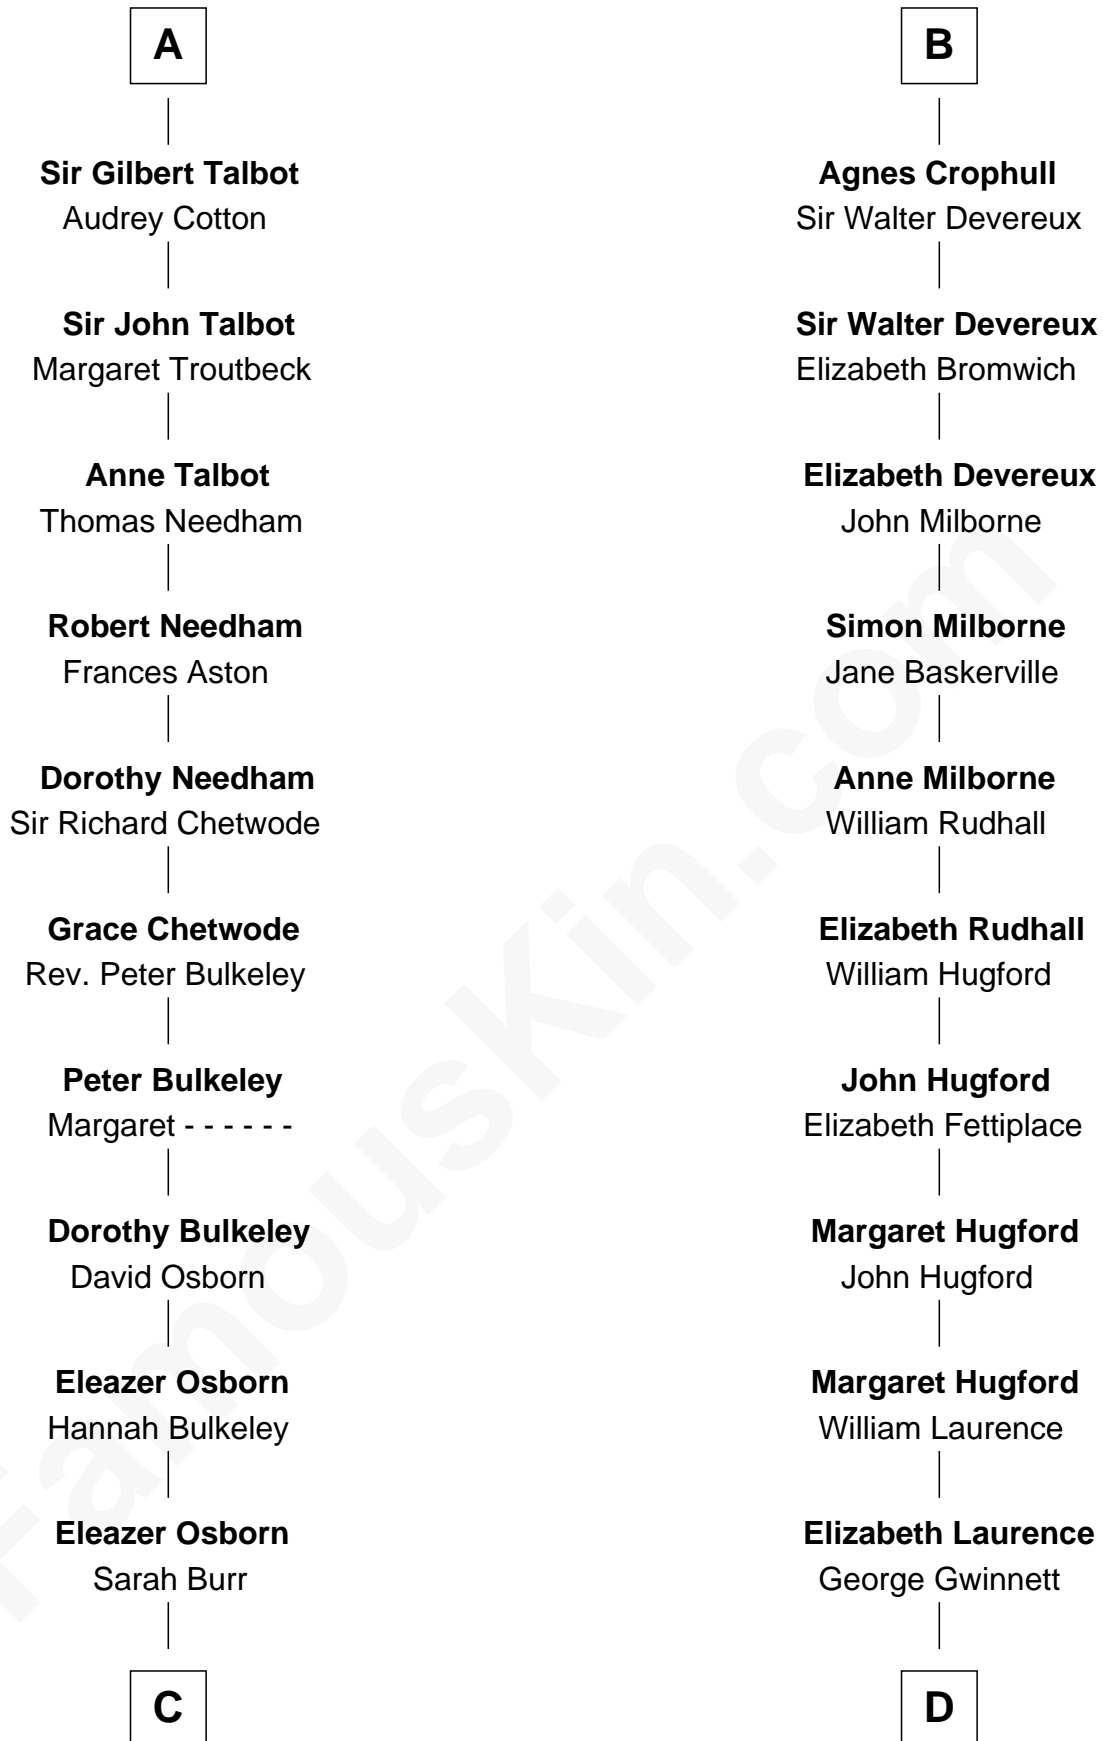

FamousKin.com

Relationship Chart of

Jay Gould

American Railroad "Robber Baron"

19th cousin 1 time removed of

Button Gwinnett

Signer of the Declaration of Independence

C

Anna Osborn
Abraham Gould

John Burr Gould
Mary More

Jay Gould
"Robber Baron"

D

George Gwinnett
Elizabeth Randle

George Gwinnett
Elizabeth Coxe

Rev. Samuel Gwinnett
Anne Eames

Button Gwinnett
Signer of Declaration of Independence