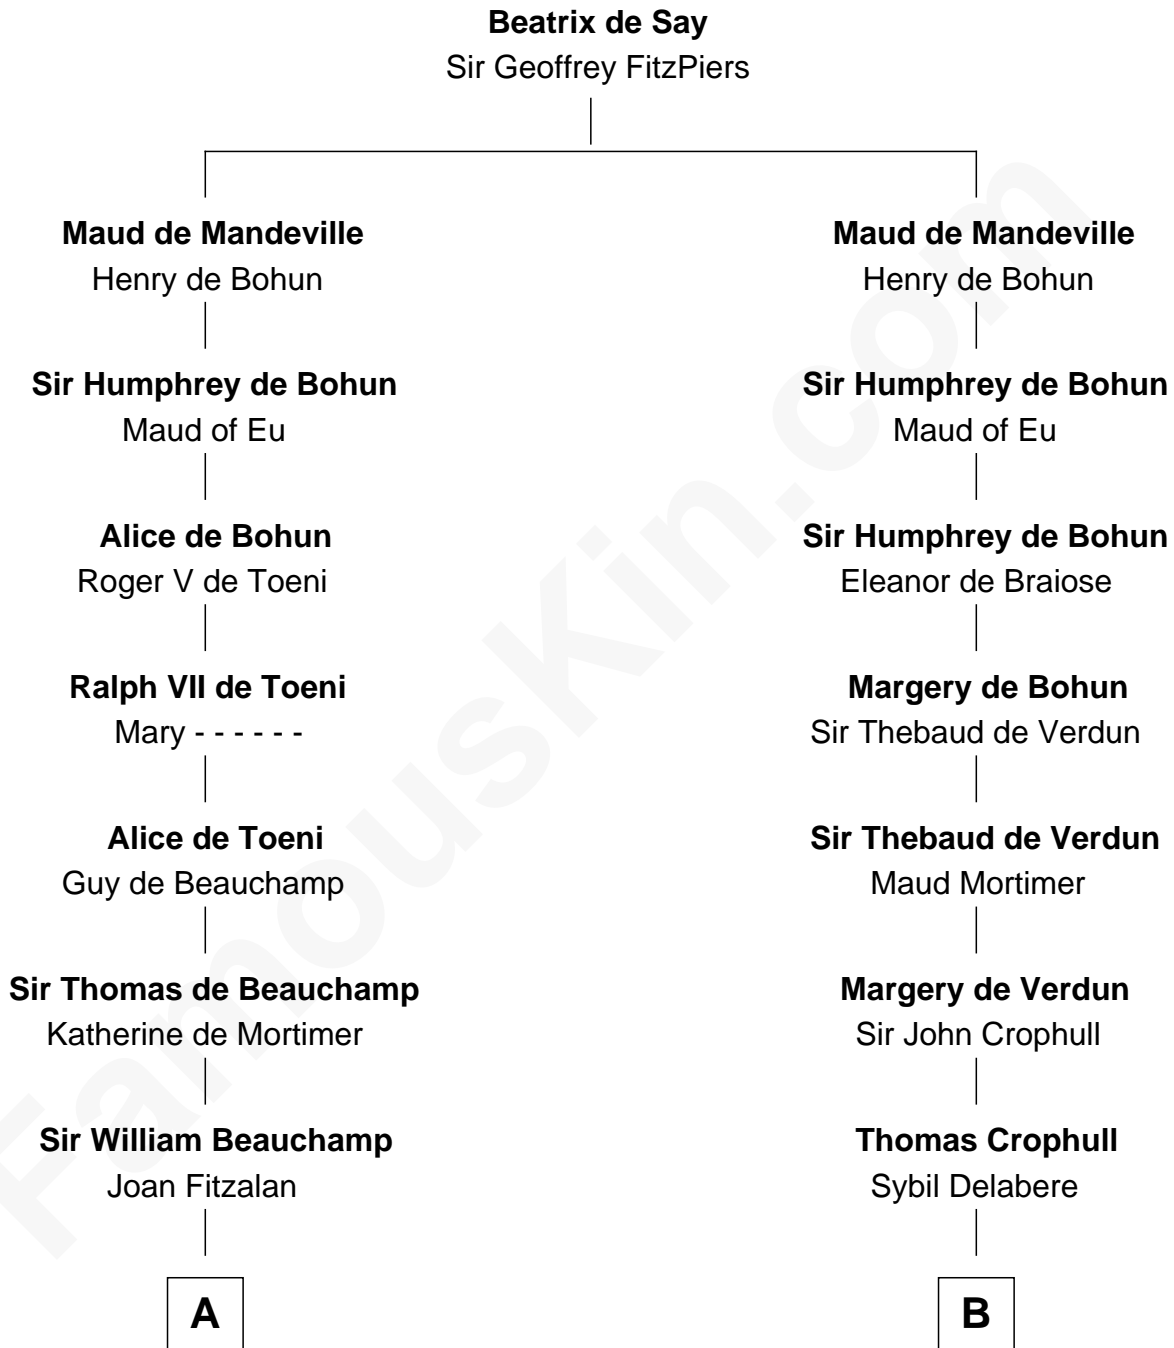

FamousKin.com

Relationship Chart of

Jay Gould

American Railroad "Robber Baron"

20th cousin 1 time removed of

Button Gwinnett

Signer of the Declaration of Independence

C

Eleazer Osborn
Hannah Bulkeley

Eleazer Osborn
Sarah Burr

Anna Osborn
Abraham Gould

John Burr Gould
Mary More

Jay Gould
"Robber Baron"

D

George Gwinnett
Elizabeth Randle

George Gwinnett
Elizabeth Coxe