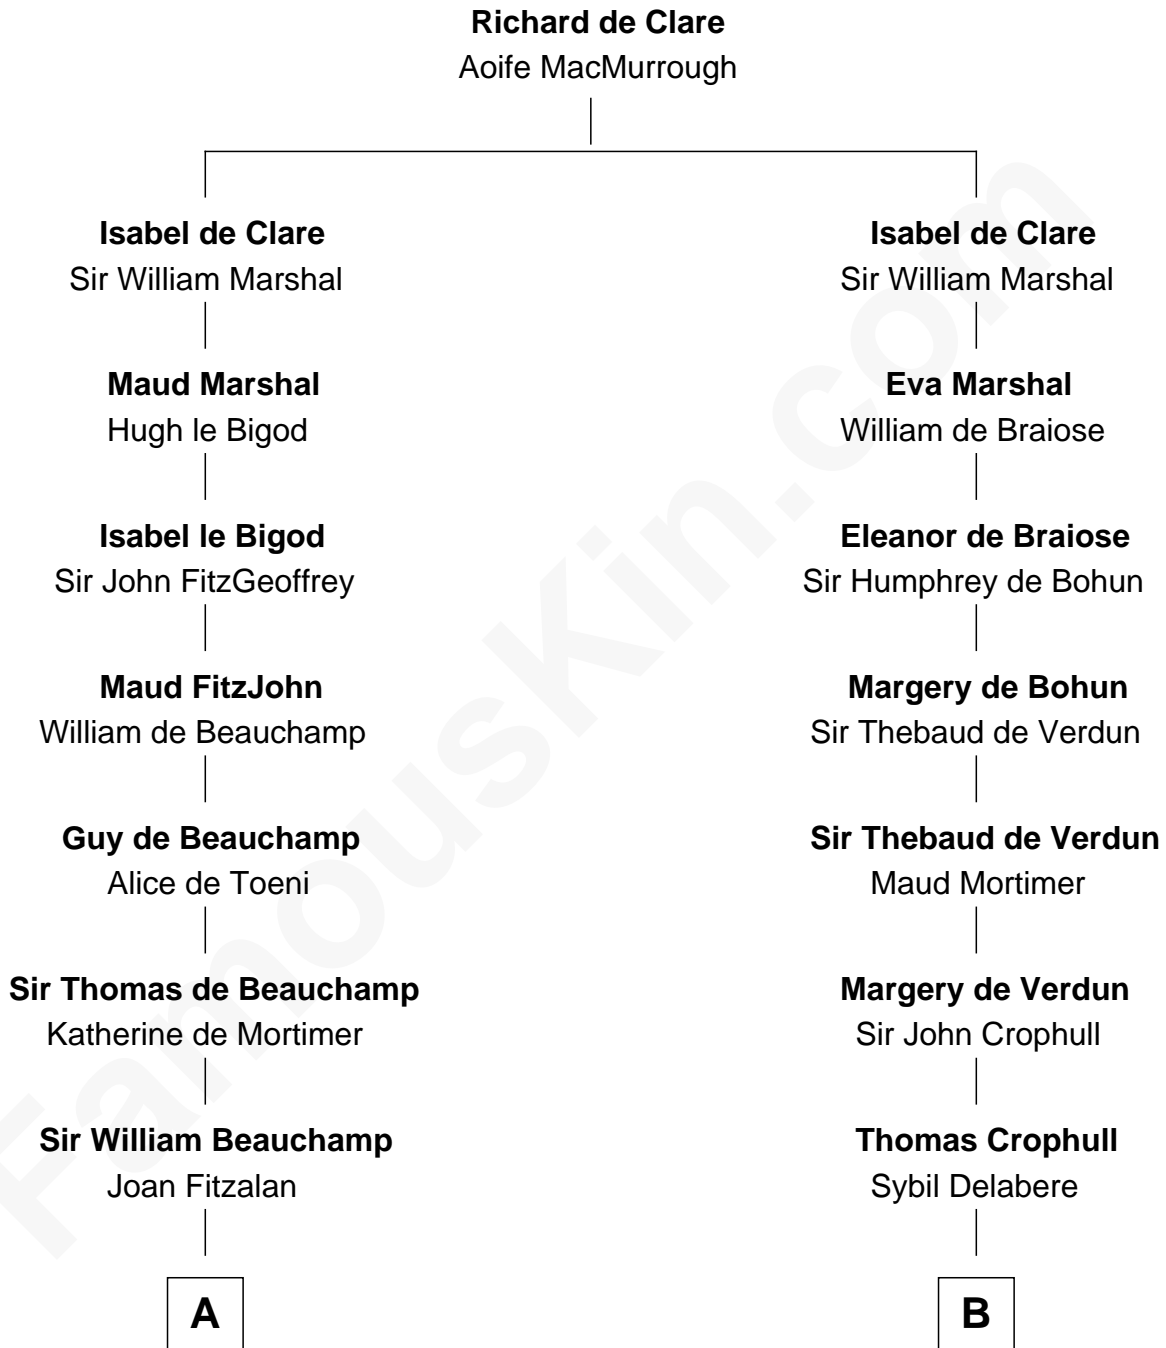

FamousKin.com

Relationship Chart of

Jay Gould

American Railroad "Robber Baron"

20th cousin 1 time removed of

Button Gwinnett

Signer of the Declaration of Independence

C

Eleazer Osborn
Hannah Bulkeley

Eleazer Osborn
Sarah Burr

Anna Osborn
Abraham Gould

John Burr Gould
Mary More

Jay Gould
"Robber Baron"

D

George Gwinnett
Elizabeth Randle

George Gwinnett
Elizabeth Coxe