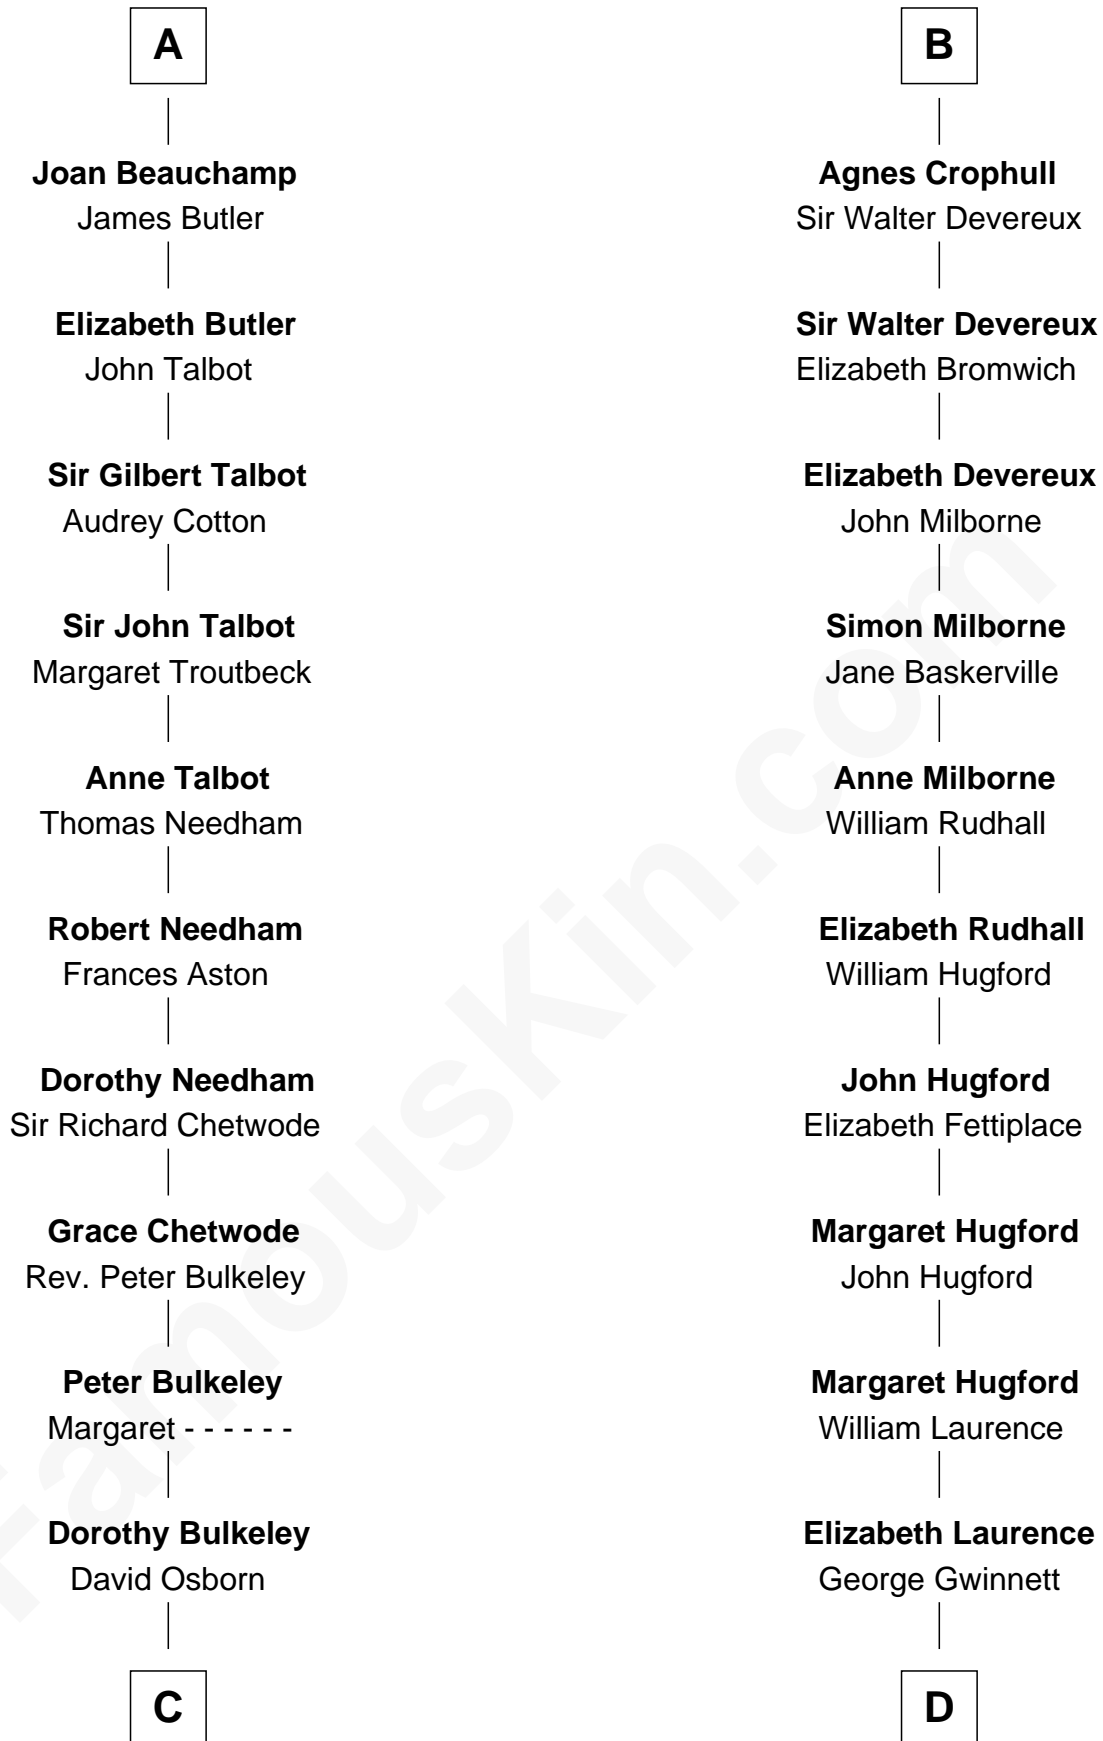

FamousKin.com

Relationship Chart of

Jay Gould

American Railroad "Robber Baron"

20th cousin 1 time removed of

Button Gwinnett

Signer of the Declaration of Independence

C

Eleazer Osborn
Hannah Bulkeley

Eleazer Osborn
Sarah Burr

Anna Osborn
Abraham Gould

John Burr Gould
Mary More

Jay Gould
"Robber Baron"

D

George Gwinnett
Elizabeth Randle

George Gwinnett
Elizabeth Coxe