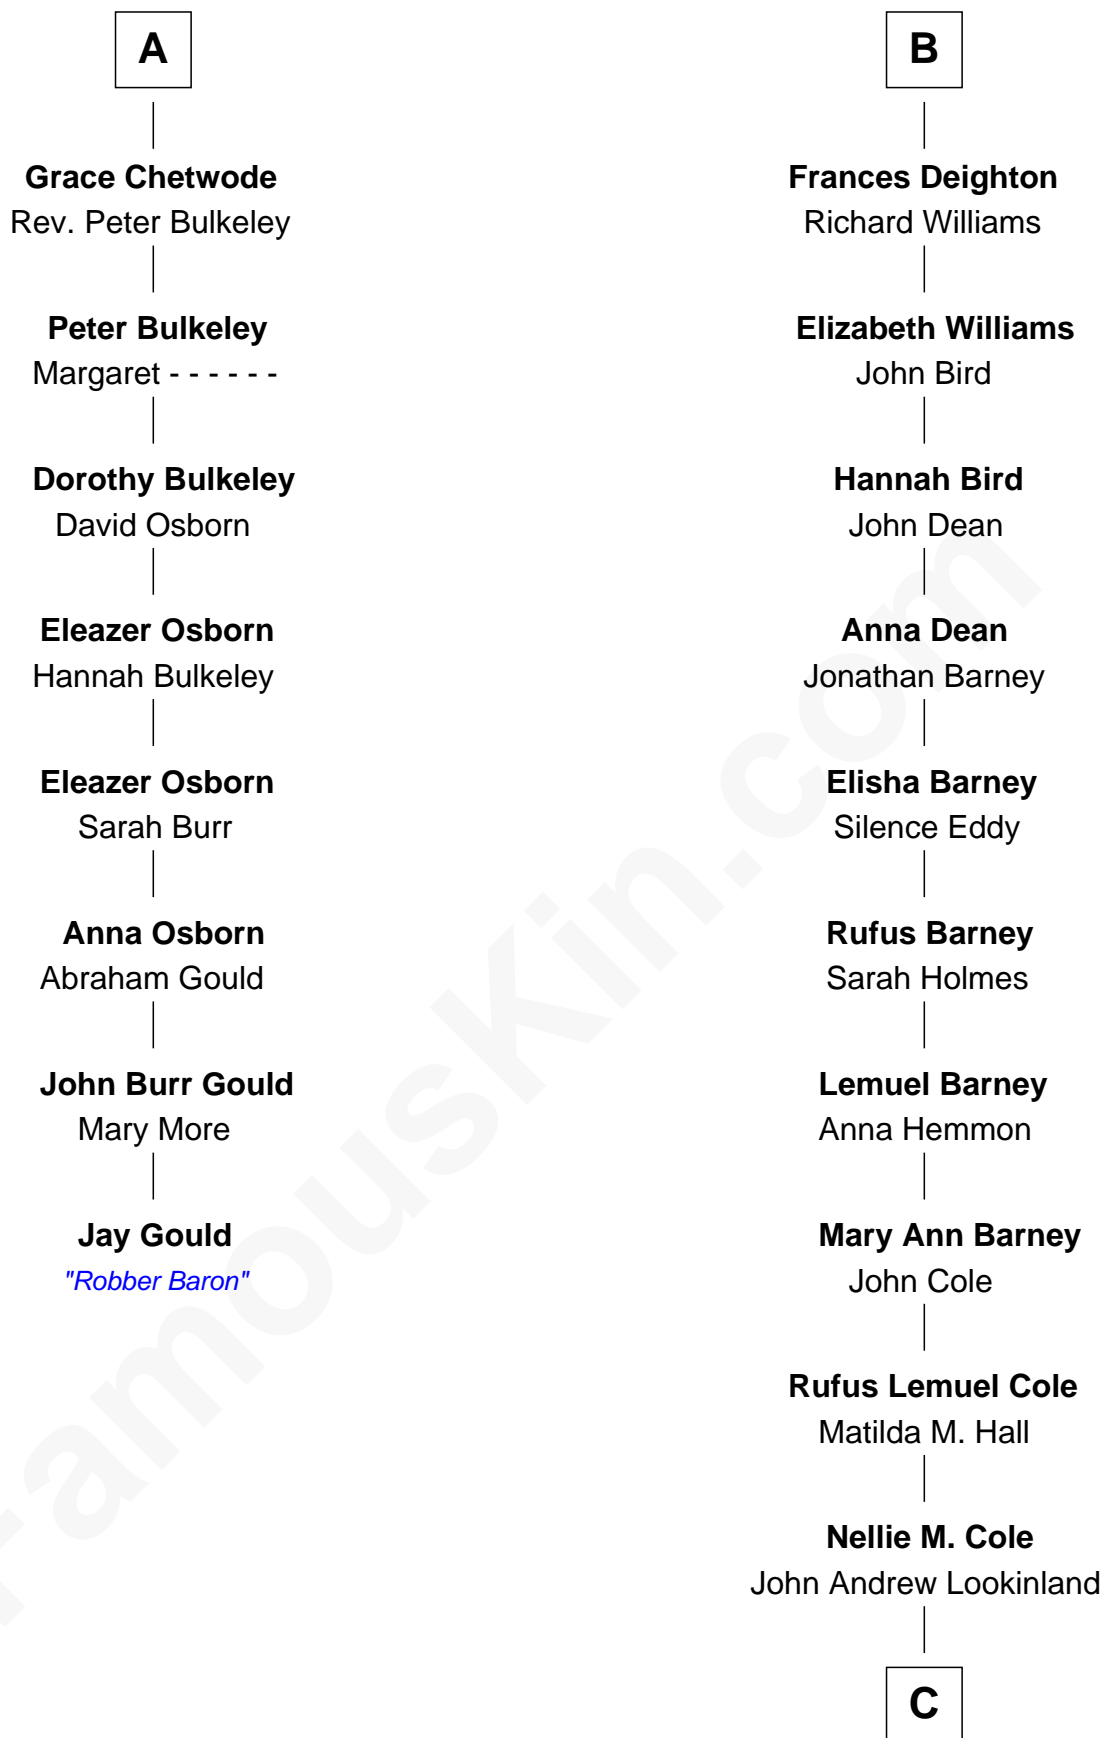

FamousKin.com

Relationship Chart of

Jay Gould

American Railroad "Robber Baron"

14th cousin 5 times removed of

Michael Lookinland

TV Actor

C

—
Orrin Paul Lookinland

Madeline Tait

—
Paul Russell Lookinland

Karen Ruth McKinney

—
Michael Lookinland

TV Actor

FamousKin.com