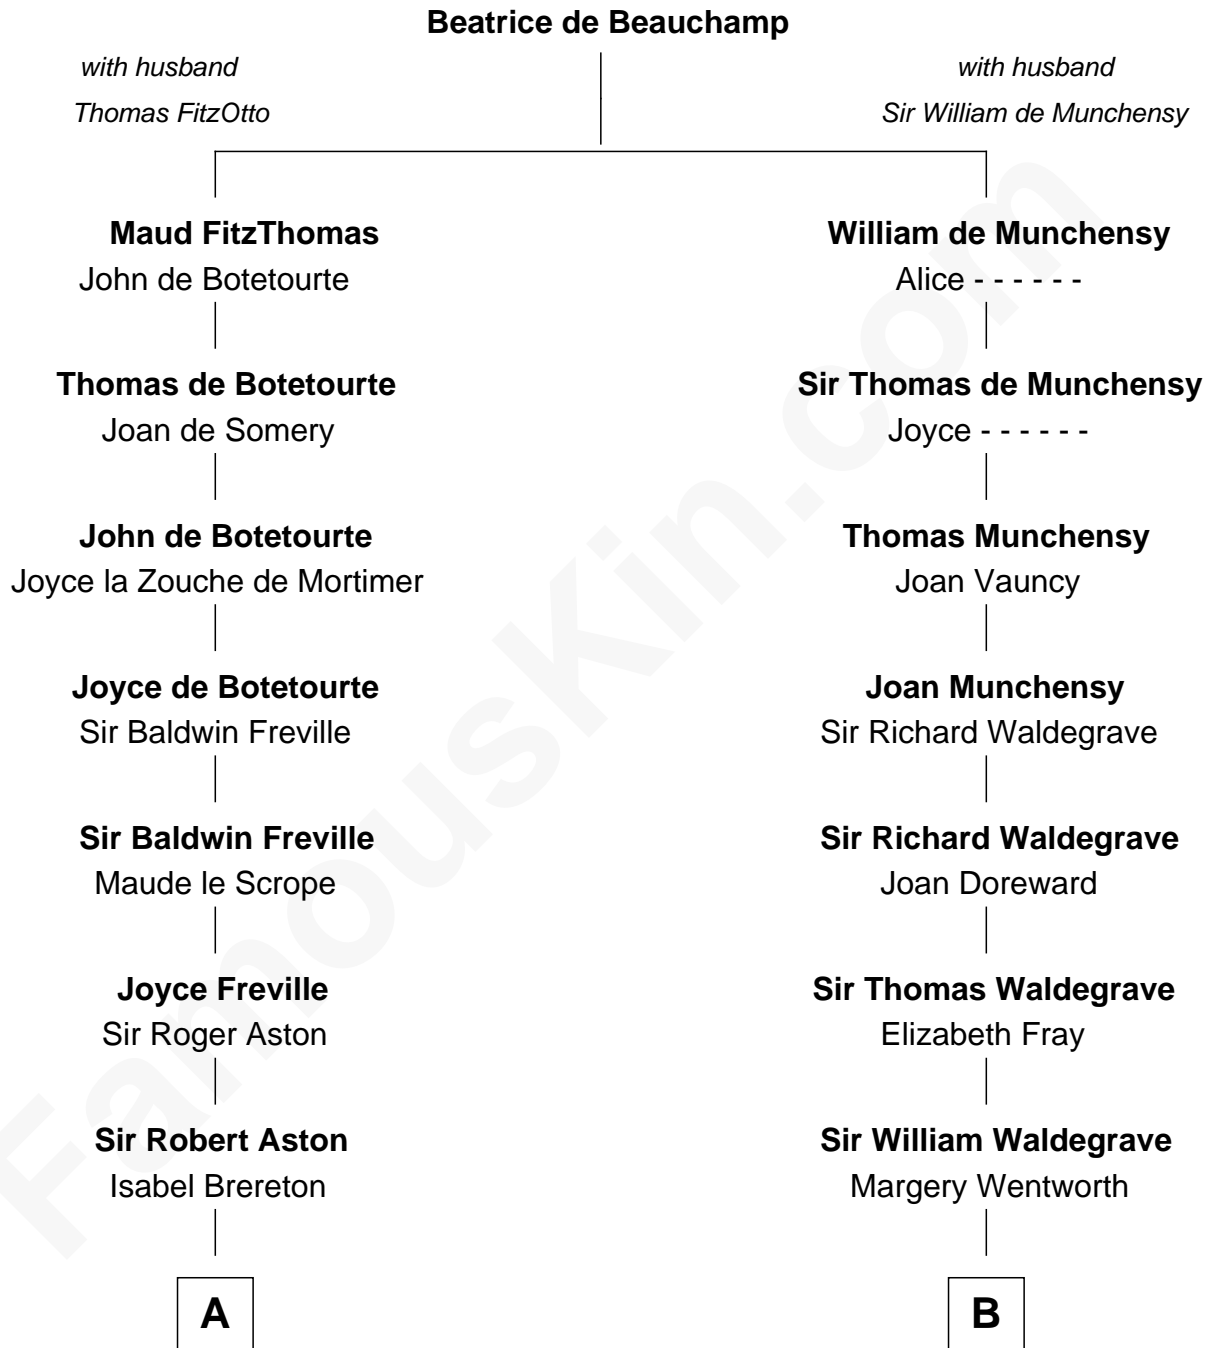

FamousKin.com

Relationship Chart of

Jay Gould

American Railroad "Robber Baron"

19th cousin 2 times removed of

Bob Moore

Co-Founder, Bob's Red Mill

C

Anna Osborn
Abraham Gould

John Burr Gould
Mary More

Jay Gould
"Robber Baron"

D

Morris Fox
Sarah A. Smith

Violette Fox
Daniel Francis Learnard

Clinton Morris Learnard
Gertrude Maud Yost

Doris Dell Learnard
Kenneth Earl Moore

Bob Moore
Co-Founder, Bob's Red Mill