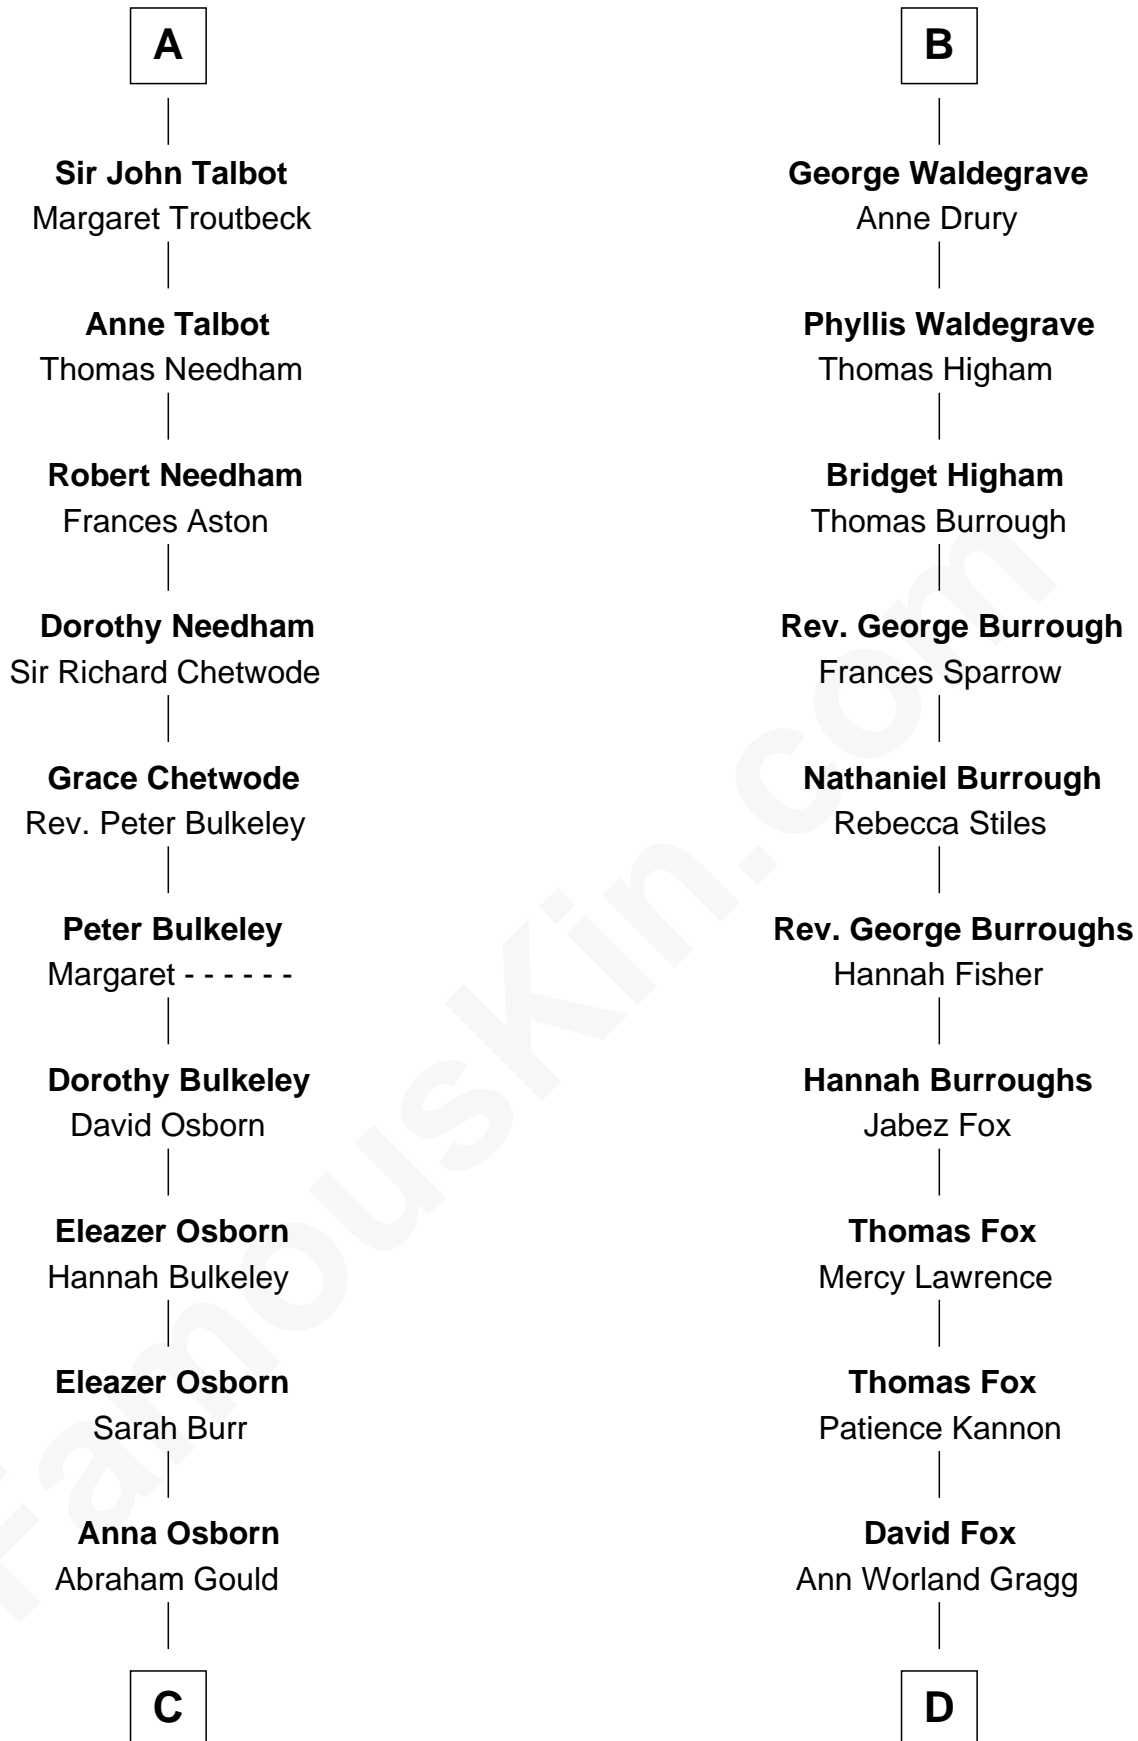

FamousKin.com

Relationship Chart of

Jay Gould

American Railroad "Robber Baron"

18th cousin 3 times removed of

Bob Moore

Co-Founder, Bob's Red Mill

C

John Burr Gould

Mary More

Jay Gould

"Robber Baron"

D

Morris Fox

Sarah A. Smith

Violette Fox

Daniel Francis Learnard

Clinton Morris Learnard

Gertrude Maud Yost

Doris Dell Learnard

Kenneth Earl Moore

Bob Moore

Co-Founder, Bob's Red Mill