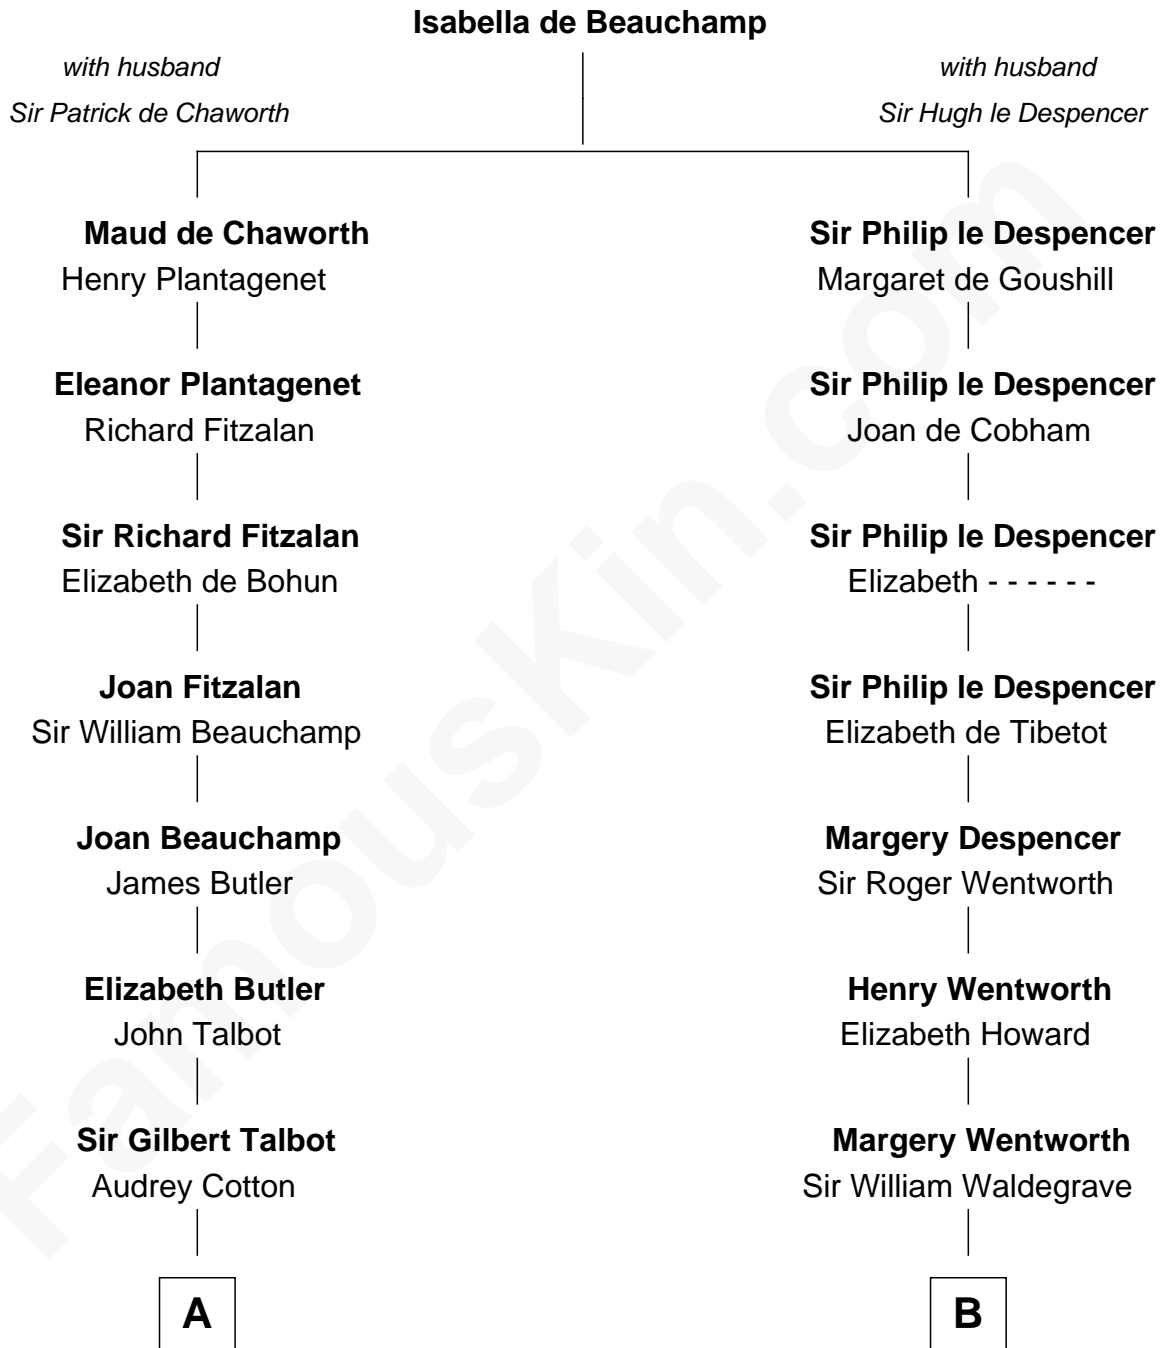

FamousKin.com

Relationship Chart of

Jay Gould

American Railroad "Robber Baron"

18th cousin 3 times removed of

Bob Moore

Co-Founder, Bob's Red Mill

C

John Burr Gould

Mary More

Jay Gould

"Robber Baron"

D

Morris Fox

Sarah A. Smith

Violette Fox

Daniel Francis Learnard

Clinton Morris Learnard

Gertrude Maud Yost

Doris Dell Learnard

Kenneth Earl Moore

Bob Moore

Co-Founder, Bob's Red Mill