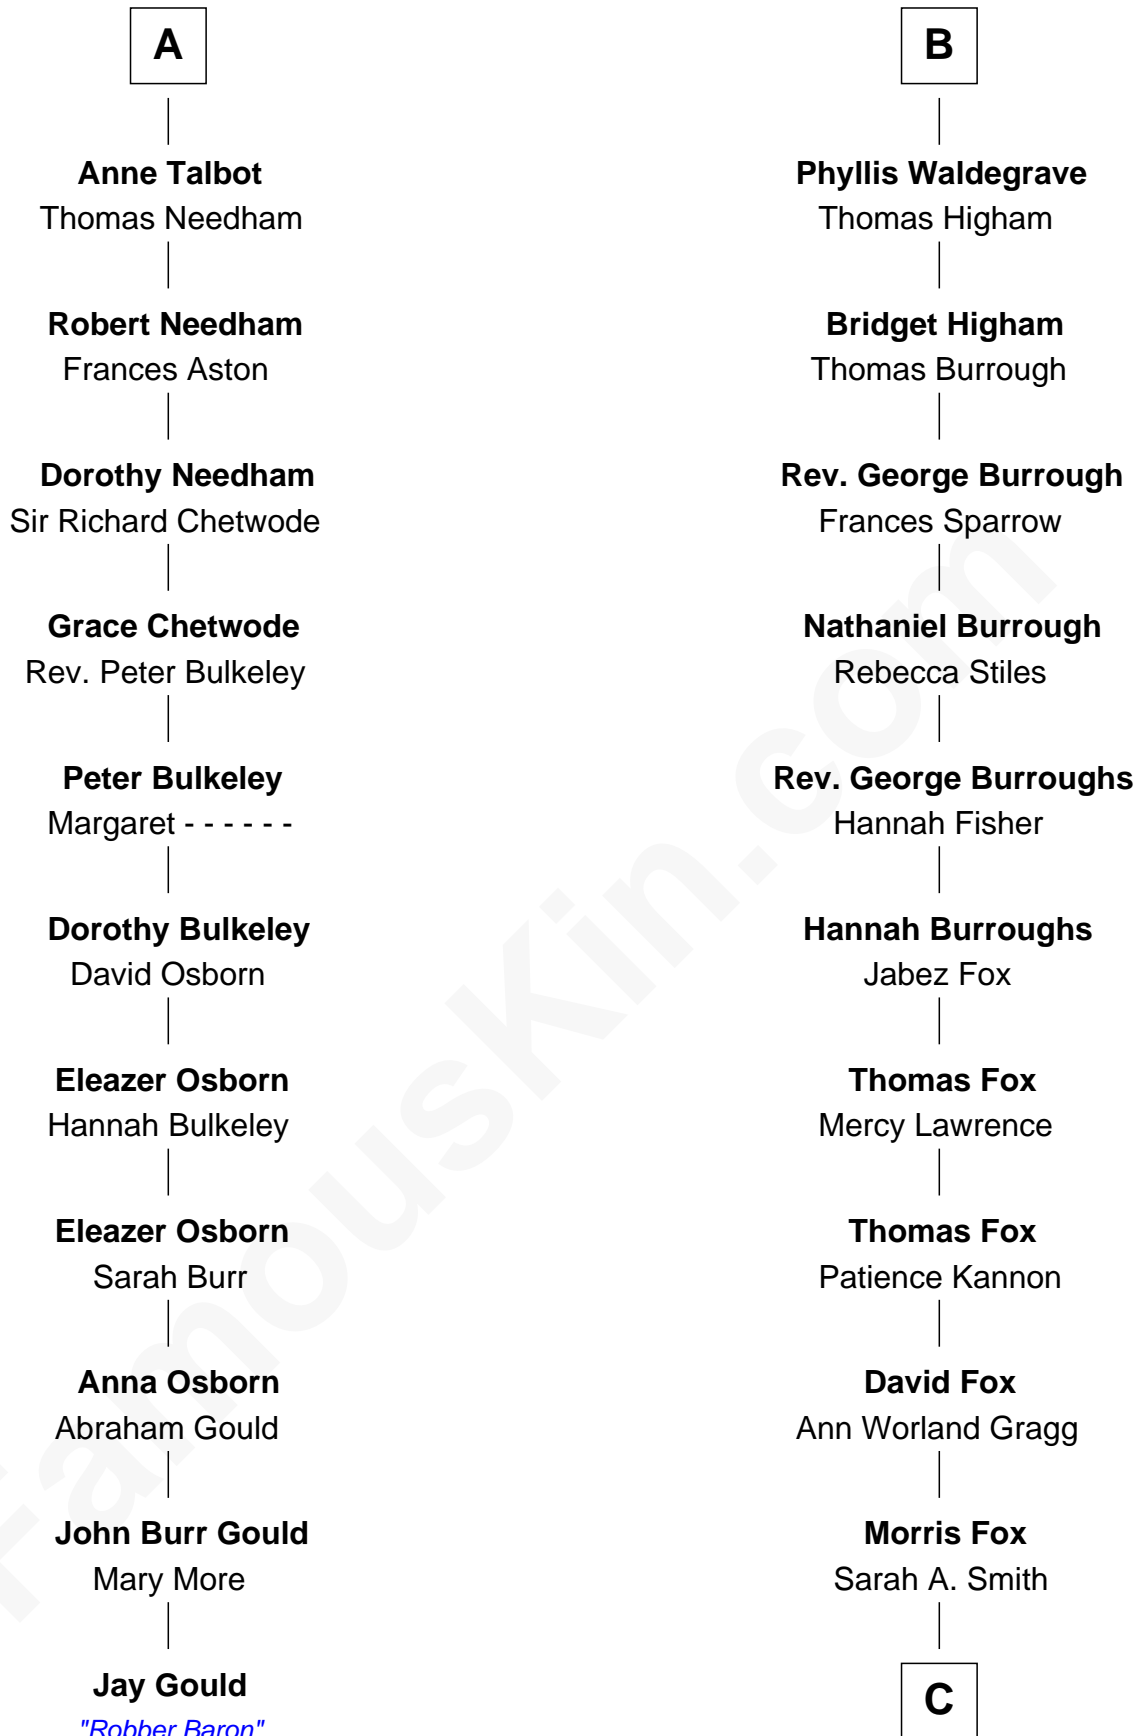

### Jay Gould

American Railroad "Robber Baron"

17th cousin 3 times removed of

**Bob Moore**

Co-Founder, Bob's Red Mill

**Bartholomew de Badlesmere**

Margaret de Clare

**Margery de Badlesmere**

John Talbot

**Sir Gilbert Talbot**

Audrey Cotton

**Sir John Talbot**

Margaret Troutbeck

**A**

**Margaret de Badlesmere**

Sir John de Tibetot

**Sir Robert de Tibetot**

Margaret Deincourt

**Elizabeth de Tibetot**

Sir Philip le Despencer

**Margery Despencer**

Sir Roger Wentworth

**Henry Wentworth**

Elizabeth Howard

**Margery Wentworth**

Sir William Waldegrave

**George Waldegrave**

Anne Drury

**B**

C

**Violette Fox**

Daniel Francis Learnard