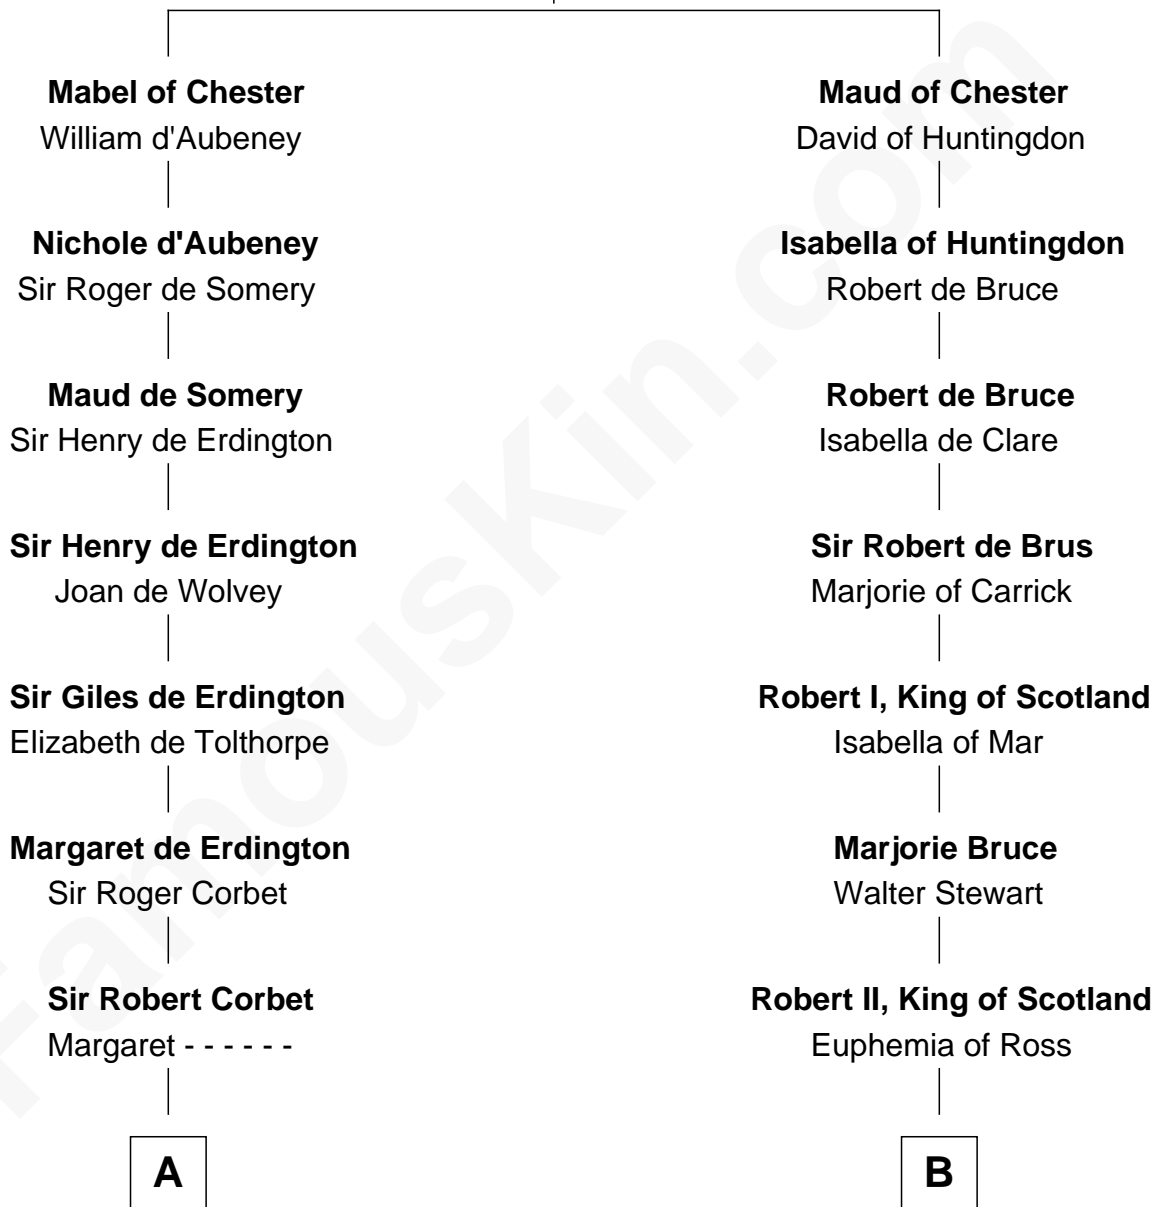

FamousKin.com

Relationship Chart of

Jay Gould

American Railroad "Robber Baron"

19th cousin 1 time removed of

General Hugh Mercer

American Revolution

Hugh de Kevelioc
Bertrade de Montfort

C

Anna Osborn
Abraham Gould

John Burr Gould
Mary More

Jay Gould
"Robber Baron"

D

Lilias Row
John Mercer

Thomas Mercer
Isabel Smith

William Mercer
Anne Munro