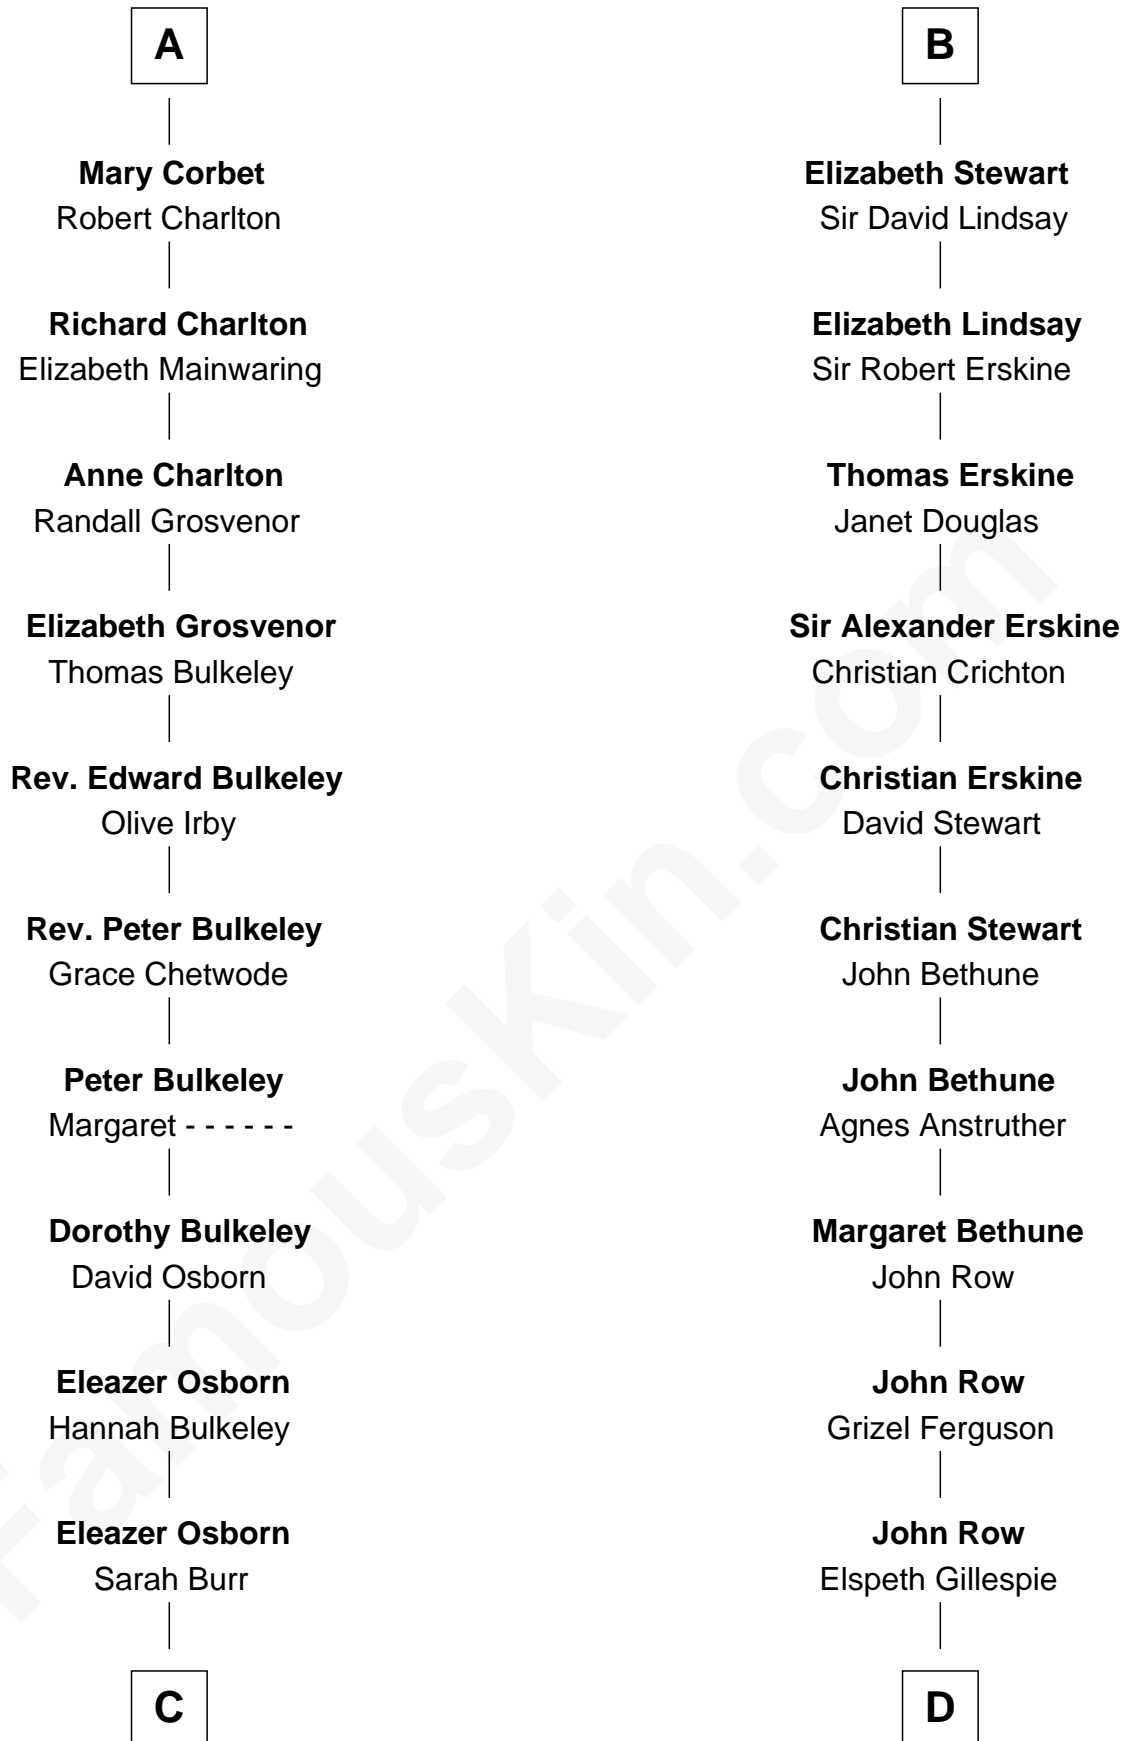

FamousKin.com

Relationship Chart of

Jay Gould

American Railroad "Robber Baron"

19th cousin 1 time removed of

General Hugh Mercer

American Revolution

Hugh de Kevelioc
Bertrade de Montfort

C

Anna Osborn
Abraham Gould

John Burr Gould
Mary More

Jay Gould
"Robber Baron"

D

Lilias Row
John Mercer

Thomas Mercer
Isabel Smith

William Mercer
Anne Munro