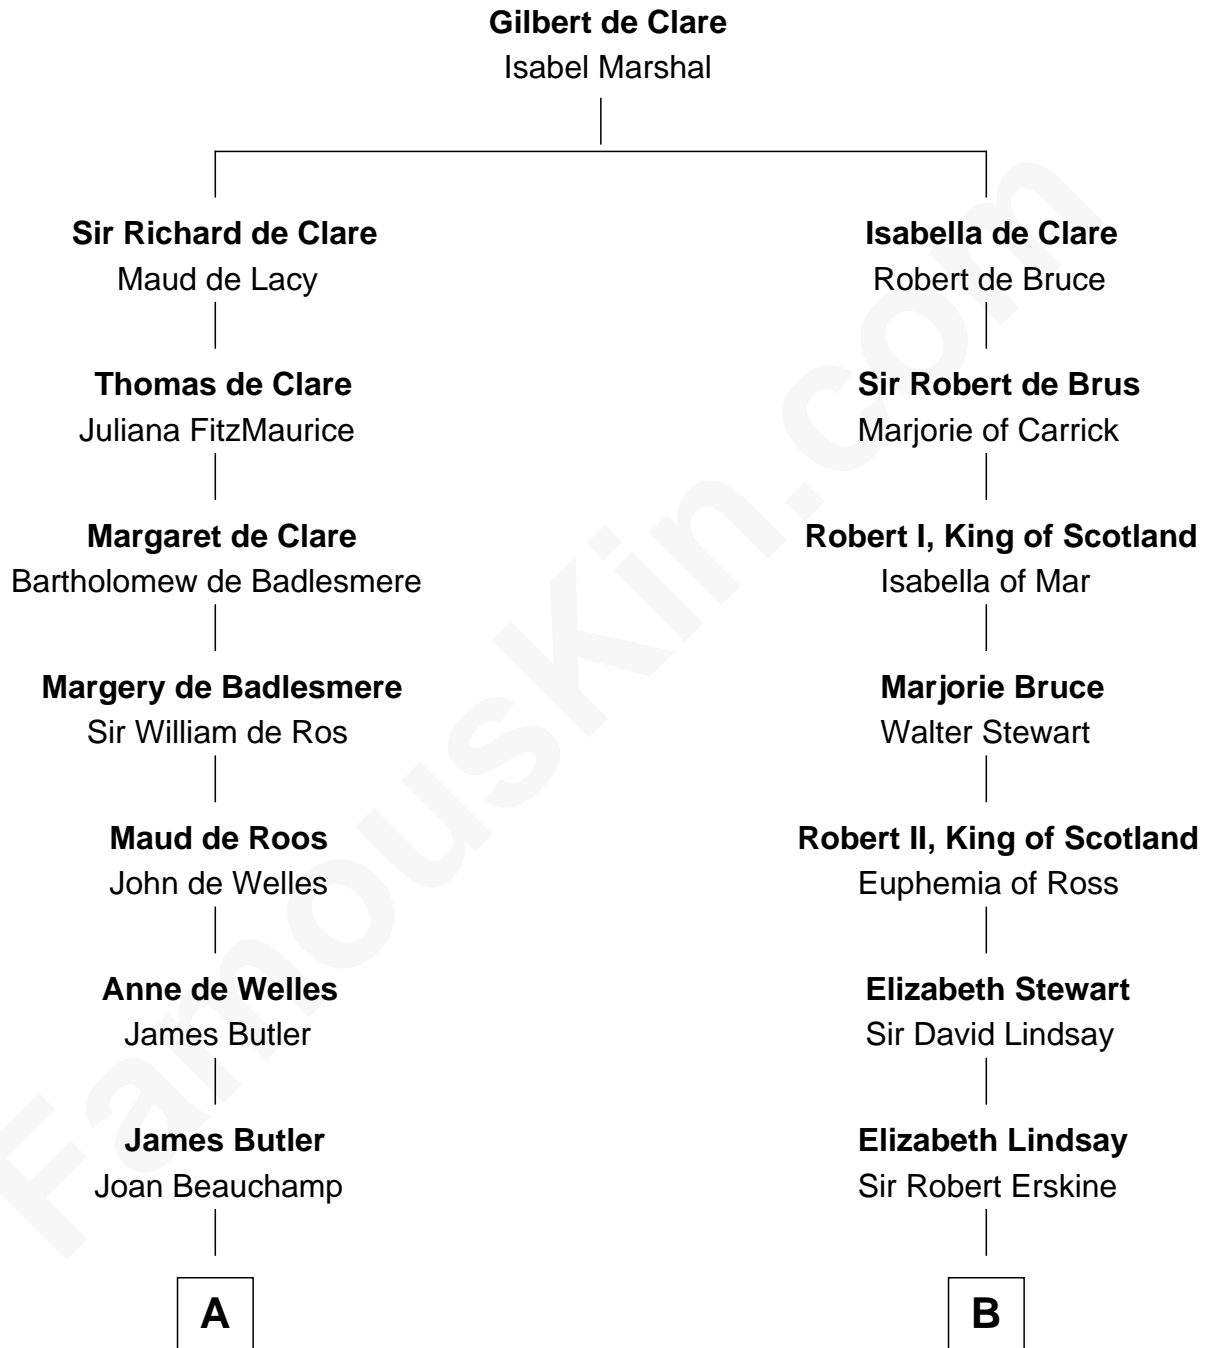

FamousKin.com

Relationship Chart of

Jay Gould

American Railroad "Robber Baron"

18th cousin 2 times removed of

General Hugh Mercer

American Revolution

FamousKin.com