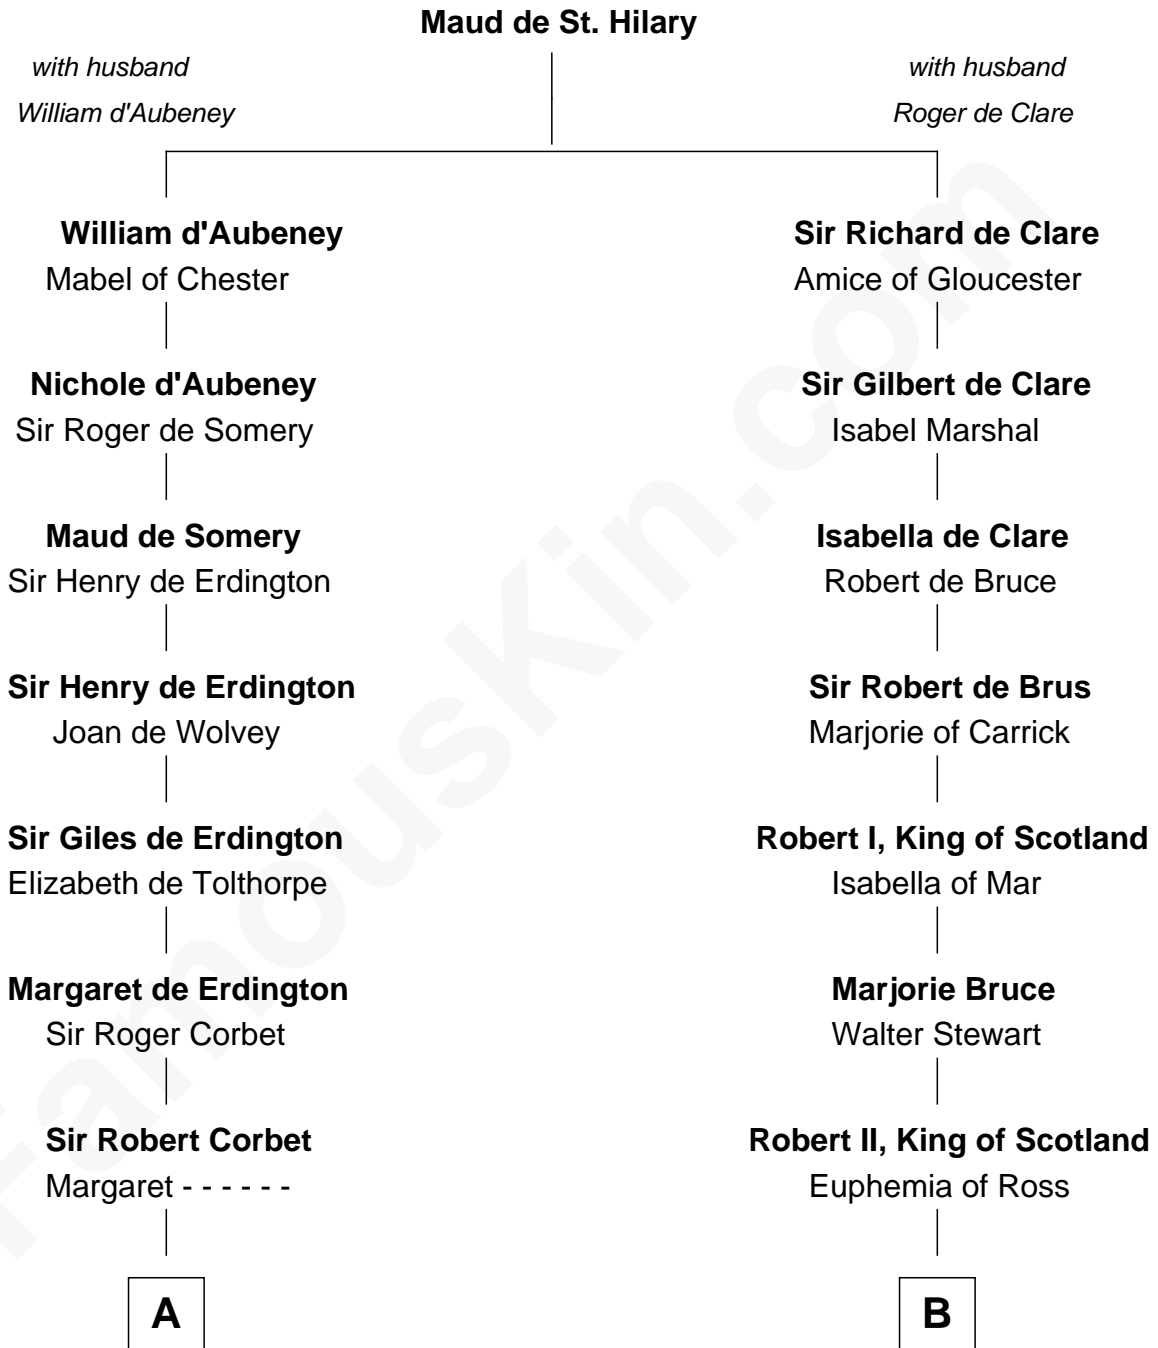

FamousKin.com

Relationship Chart of

Jay Gould

American Railroad "Robber Baron"

19th cousin 1 time removed of

General Hugh Mercer

American Revolution

C

Anna Osborn
Abraham Gould

John Burr Gould
Mary More

Jay Gould
"Robber Baron"

D

Lilias Row
John Mercer

Thomas Mercer
Isabel Smith

William Mercer
Anne Munro

General Hugh Mercer
American Revolution