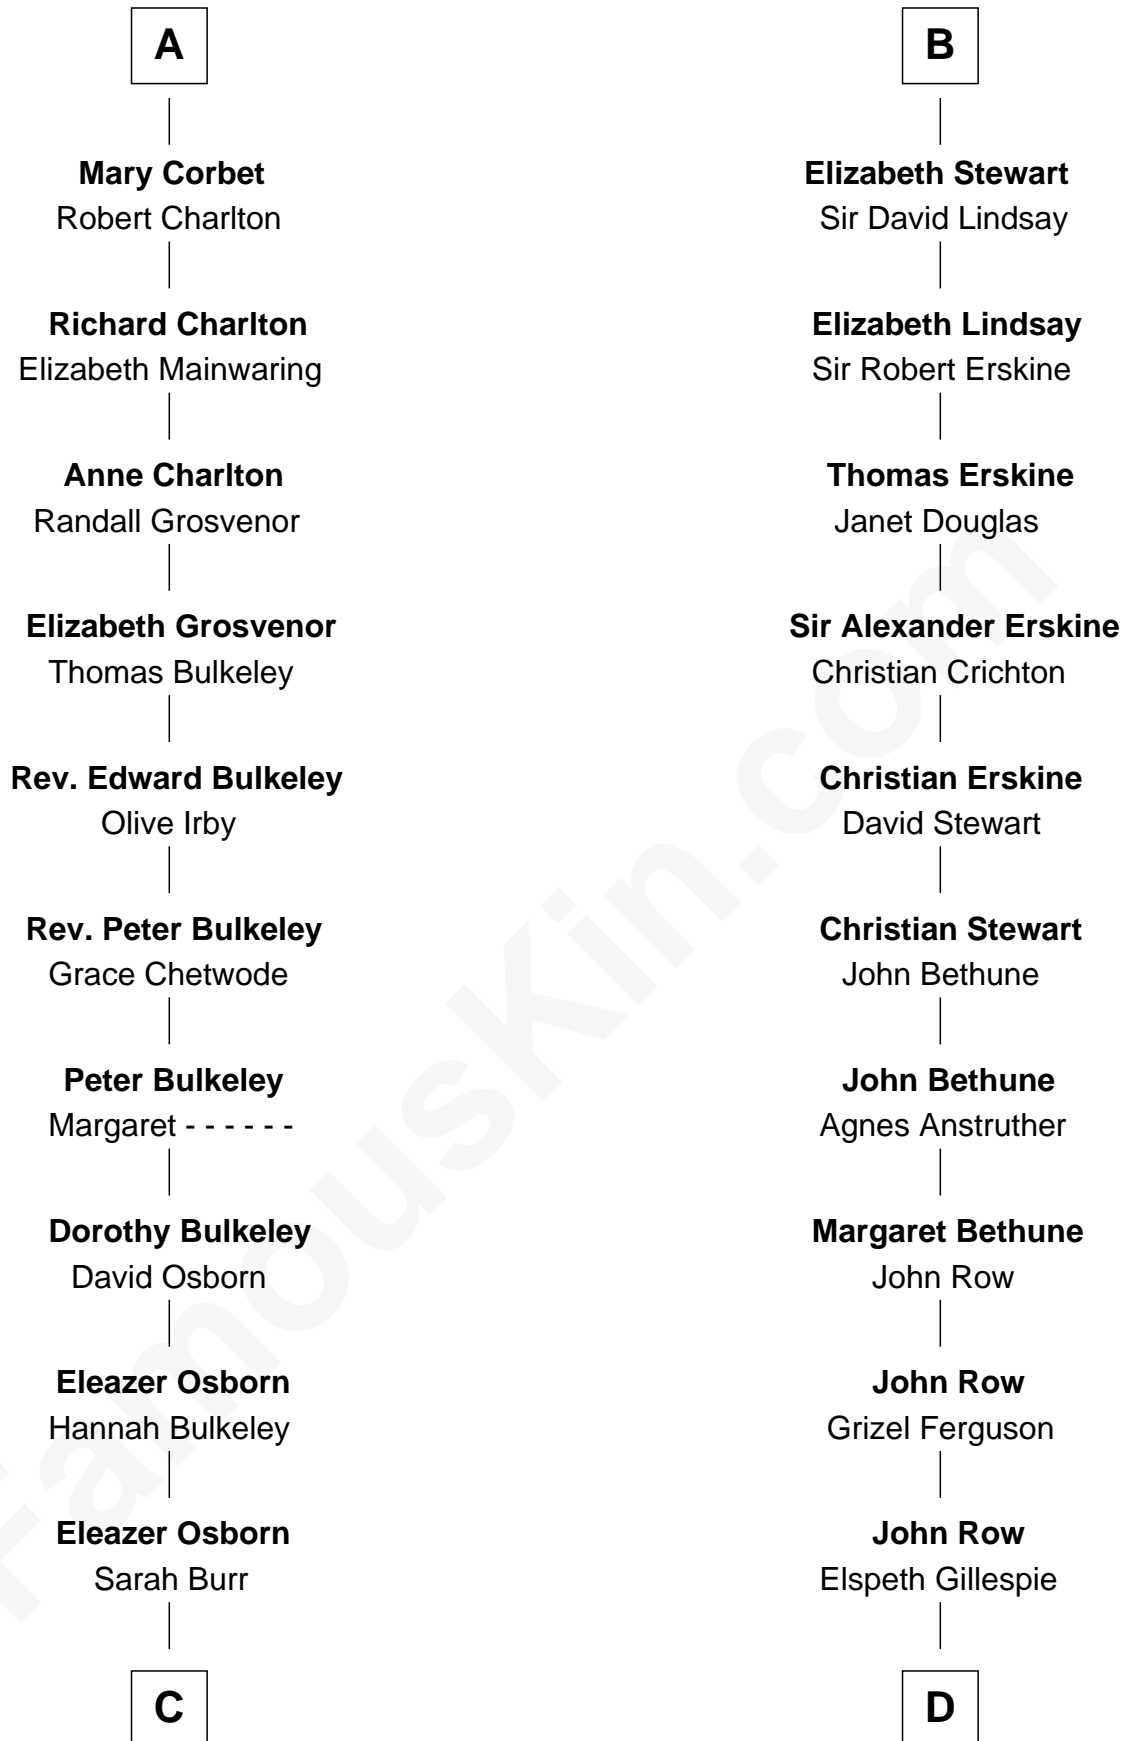

FamousKin.com

Relationship Chart of

Jay Gould

American Railroad "Robber Baron"

19th cousin 1 time removed of

General Hugh Mercer

American Revolution

C

Anna Osborn
Abraham Gould

John Burr Gould
Mary More

Jay Gould
"Robber Baron"

D

Lilias Row
John Mercer

Thomas Mercer
Isabel Smith

William Mercer
Anne Munro

General Hugh Mercer
American Revolution