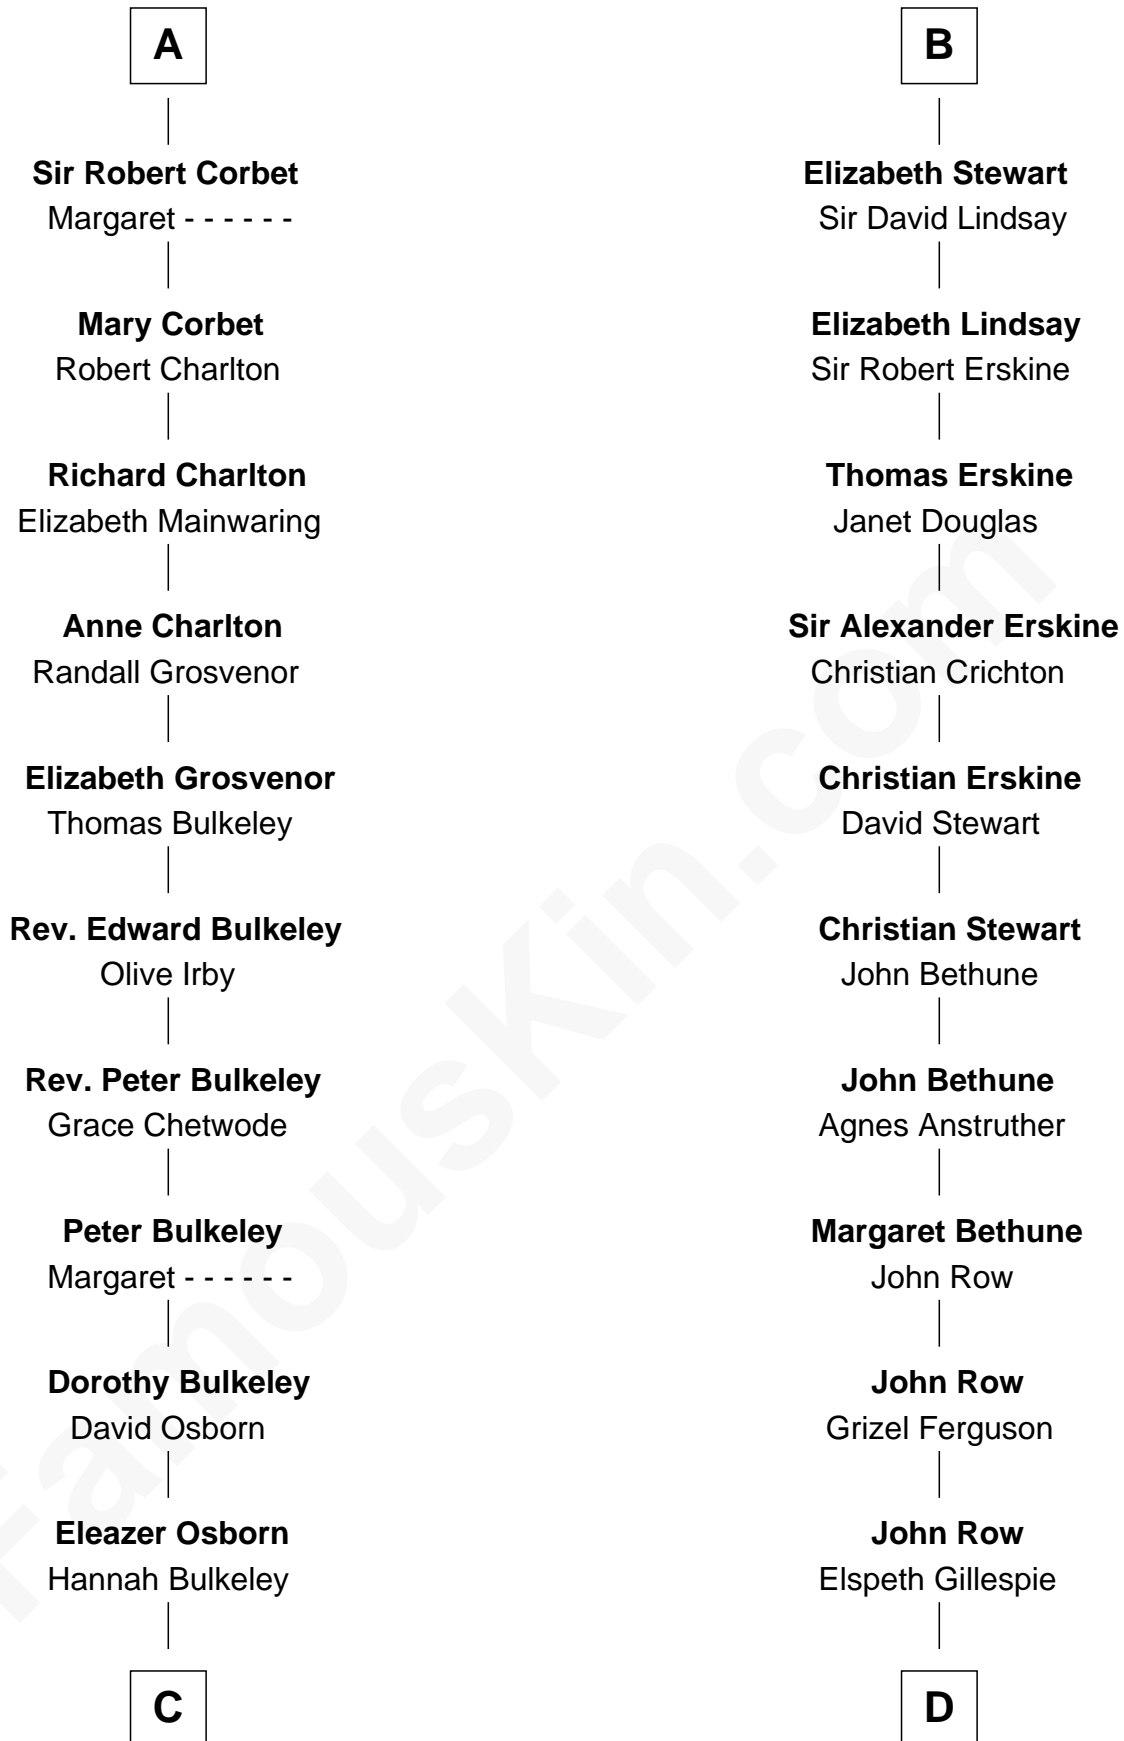

FamousKin.com

Relationship Chart of

Jay Gould

American Railroad "Robber Baron"

20th cousin of

General Hugh Mercer

American Revolution

John FitzGilbert
Sybilla of Salisbury