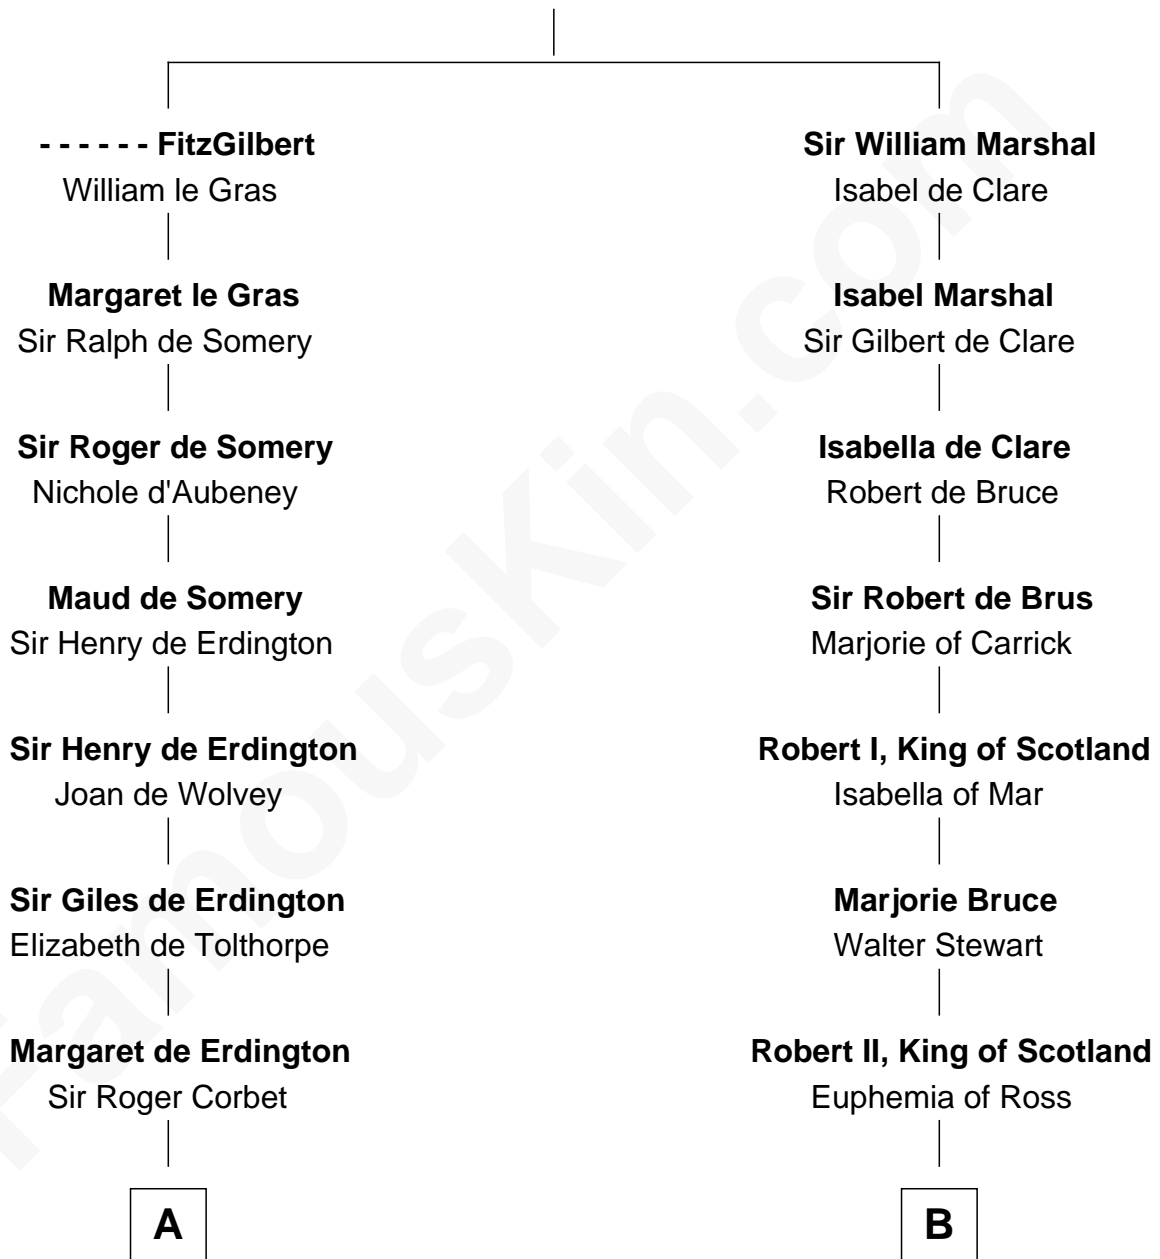

FamousKin.com

Relationship Chart of

Jay Gould

American Railroad "Robber Baron"

20th cousin of

General Hugh Mercer

American Revolution

John FitzGilbert
Sybilla of Salisbury

C

Eleazer Osborn

Sarah Burr

Anna Osborn

Abraham Gould

John Burr Gould

Mary More

Jay Gould

"Robber Baron"

D

Lilias Row

John Mercer

Thomas Mercer

Isabel Smith

William Mercer

Anne Munro