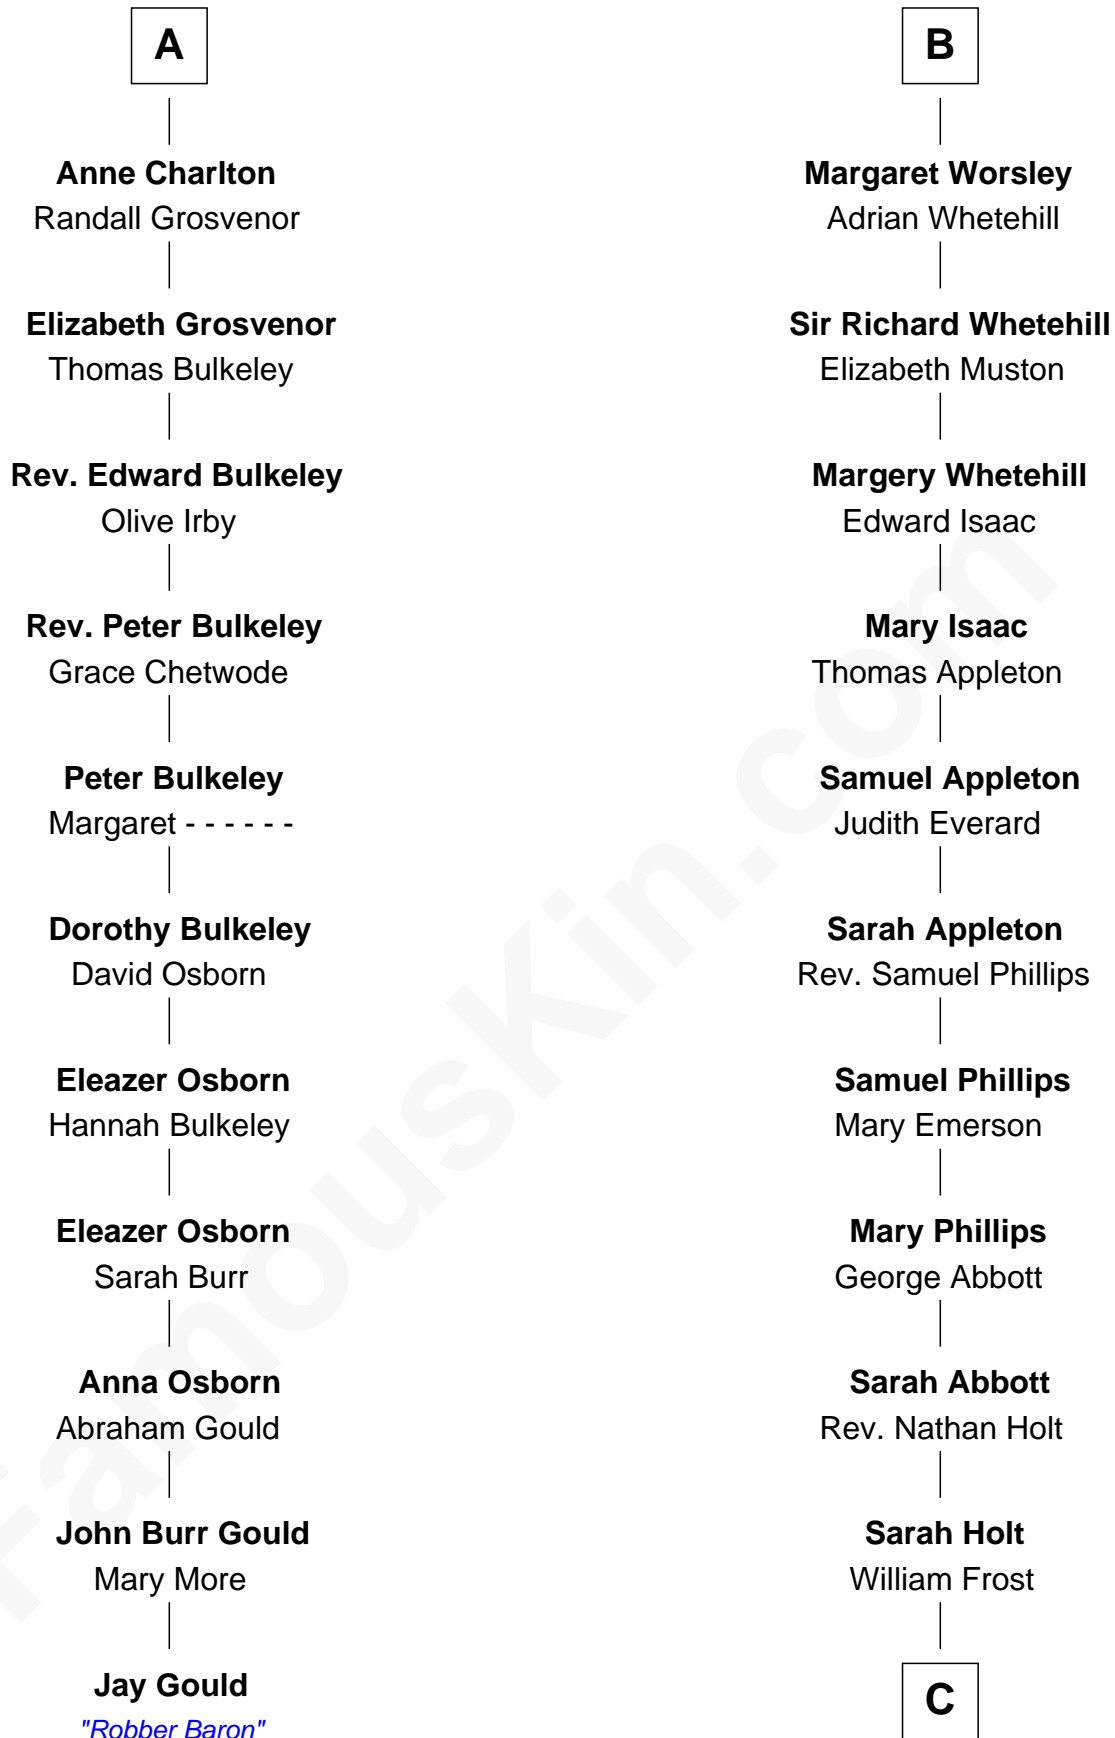

## Relationship Chart of

### Jay Gould

American Railroad "Robber Baron"

17th cousin 3 times removed of

**Robert Frost**

Poet and Playwright

**Sir Roger de Somery**

Nichole d'Aubenev

**C**

**Samuel Abbott Frost**

Mary Blunt

**William Prescott Frost**

Judith Colcord

**William Prescott Frost**

Isabella Moodie

**Robert Frost**

*Poet and Playwright*