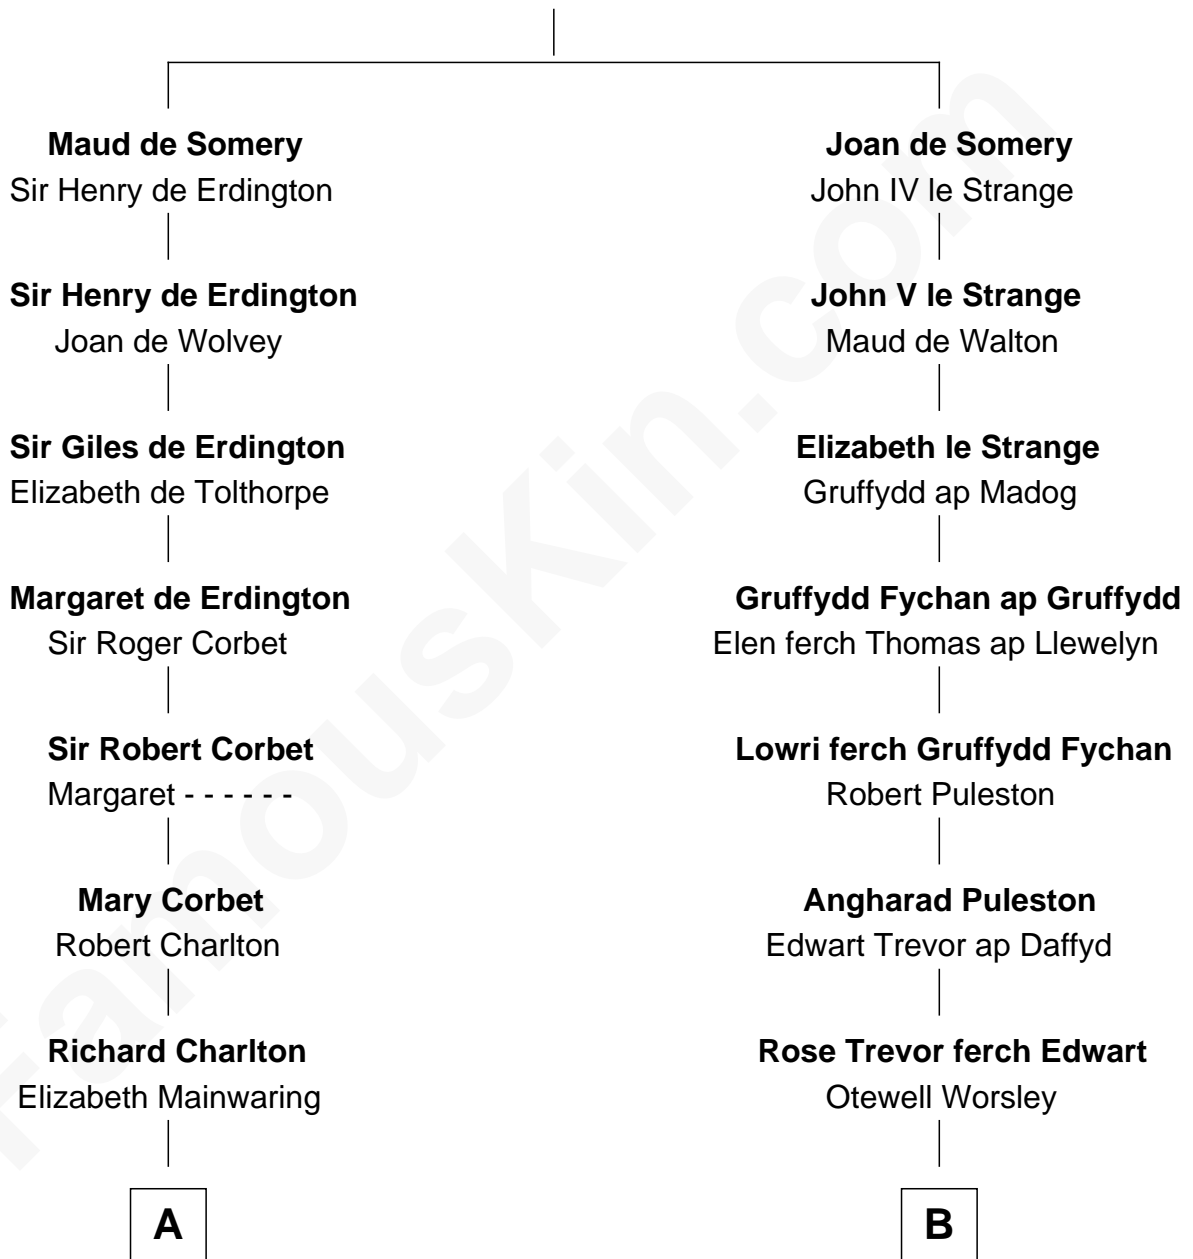

## Relationship Chart of

### Jay Gould

American Railroad "Robber Baron"

17th cousin 3 times removed of

**Robert Frost**

Poet and Playwright

**Sir Roger de Somery**

Nichole d'Aubenev

**C**

**Samuel Abbott Frost**

Mary Blunt

**William Prescott Frost**

Judith Colcord

**William Prescott Frost**

Isabella Moodie

**Robert Frost**

*Poet and Playwright*