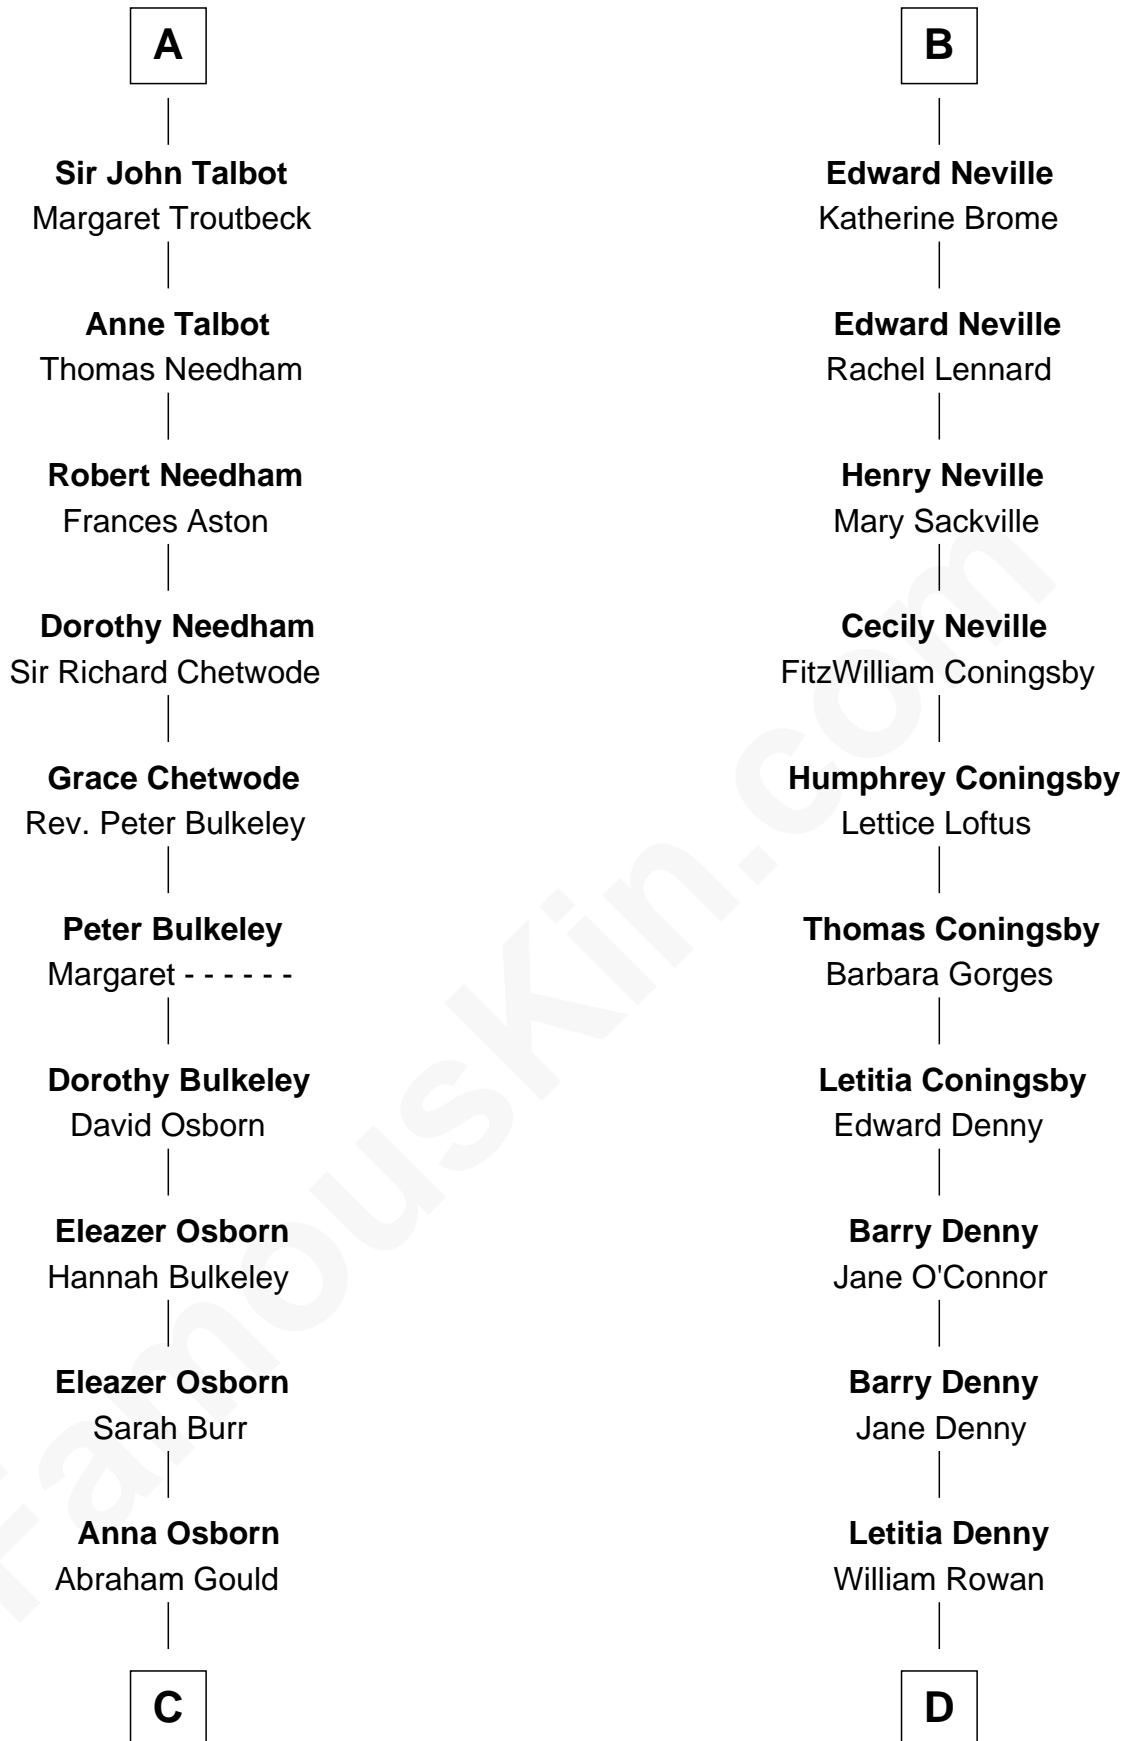

## Relationship Chart of

### Jay Gould

American Railroad "Robber Baron"

18th cousin 2 times removed of

**Anthony West**

Novelist and writer for the New Yorker

**C**

**John Burr Gould**

Mary More

**Jay Gould**

*"Robber Baron"*

**D**

**Arabella Rowan**

Charles George Fairfield

**Charles Fairfield**

Isabella Campbell Mackenzie

**Cicily Isabel Fairfield**