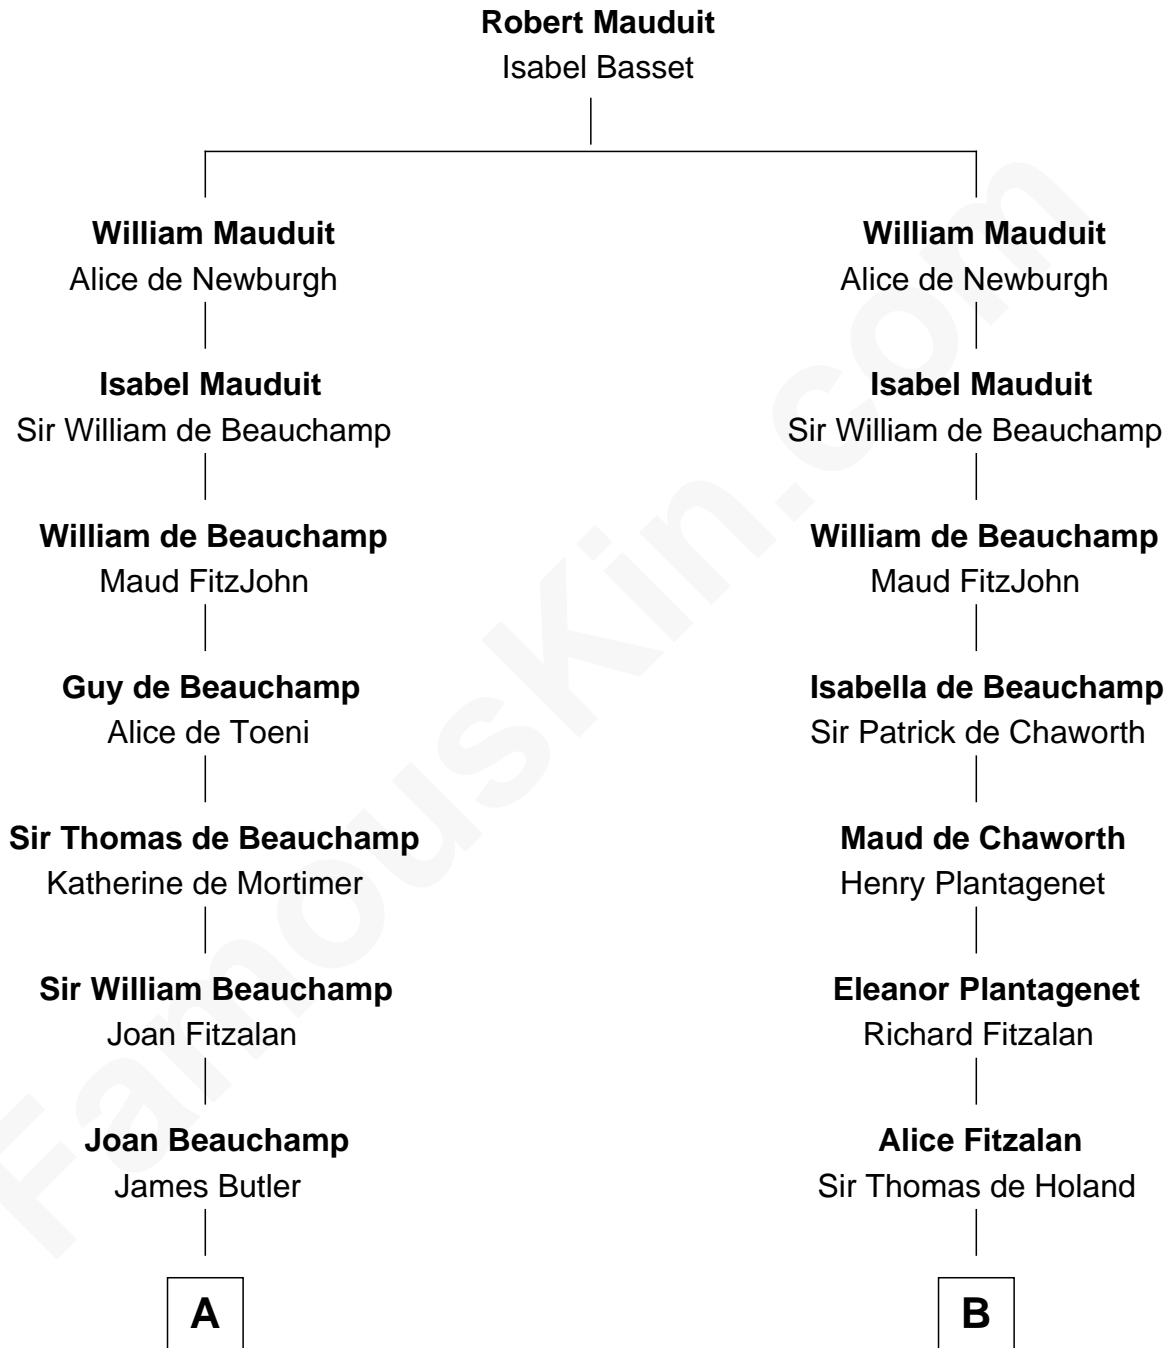

FamousKin.com

Relationship Chart of

Jay Gould

American Railroad "Robber Baron"

17th cousin 3 times removed of

Major John Pitcairn

British Commander at Battle of Lexington

C

—
Eleazer Osborn

Sarah Burr

—
Anna Osborn

Abraham Gould

—
John Burr Gould

Mary More

—
Jay Gould

"Robber Baron"