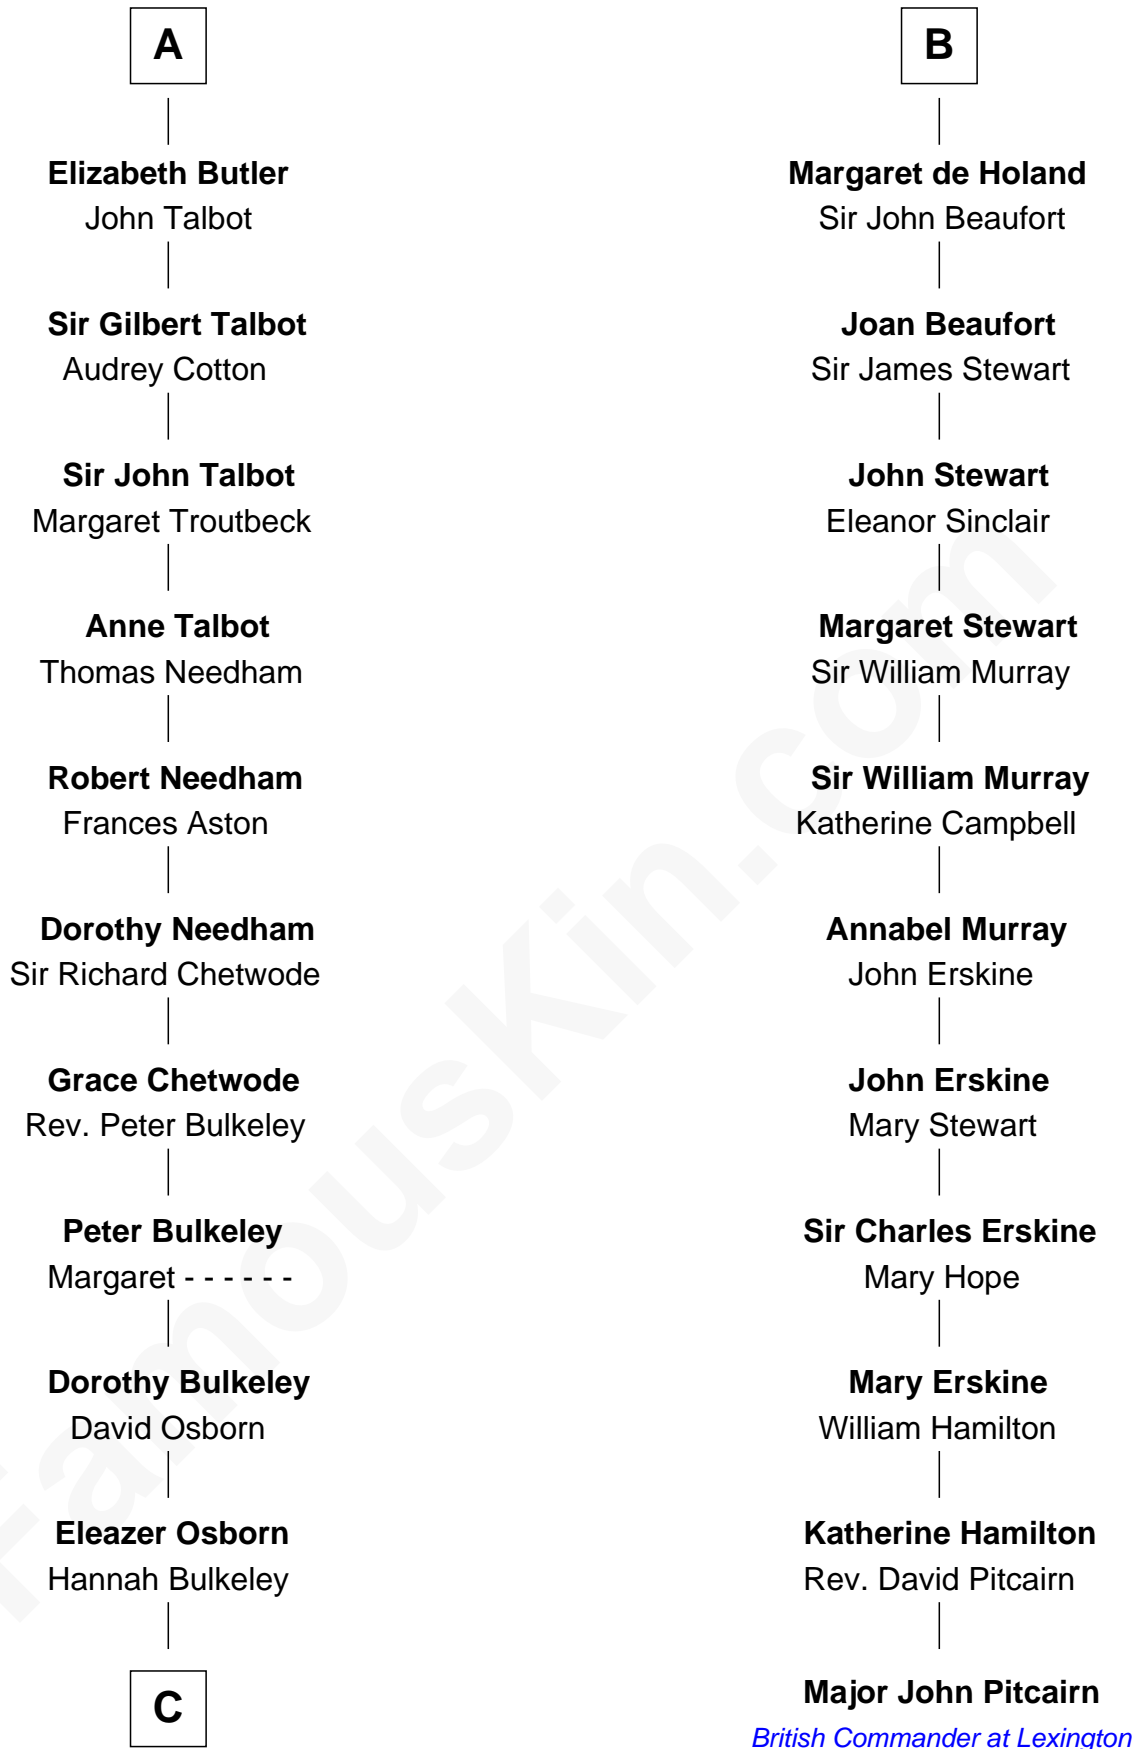

FamousKin.com

Relationship Chart of

Jay Gould

American Railroad "Robber Baron"

17th cousin 3 times removed of

Major John Pitcairn

British Commander at Battle of Lexington

C

—
Eleazer Osborn

Sarah Burr

—
Anna Osborn

Abraham Gould

—
John Burr Gould

Mary More

—
Jay Gould

"Robber Baron"