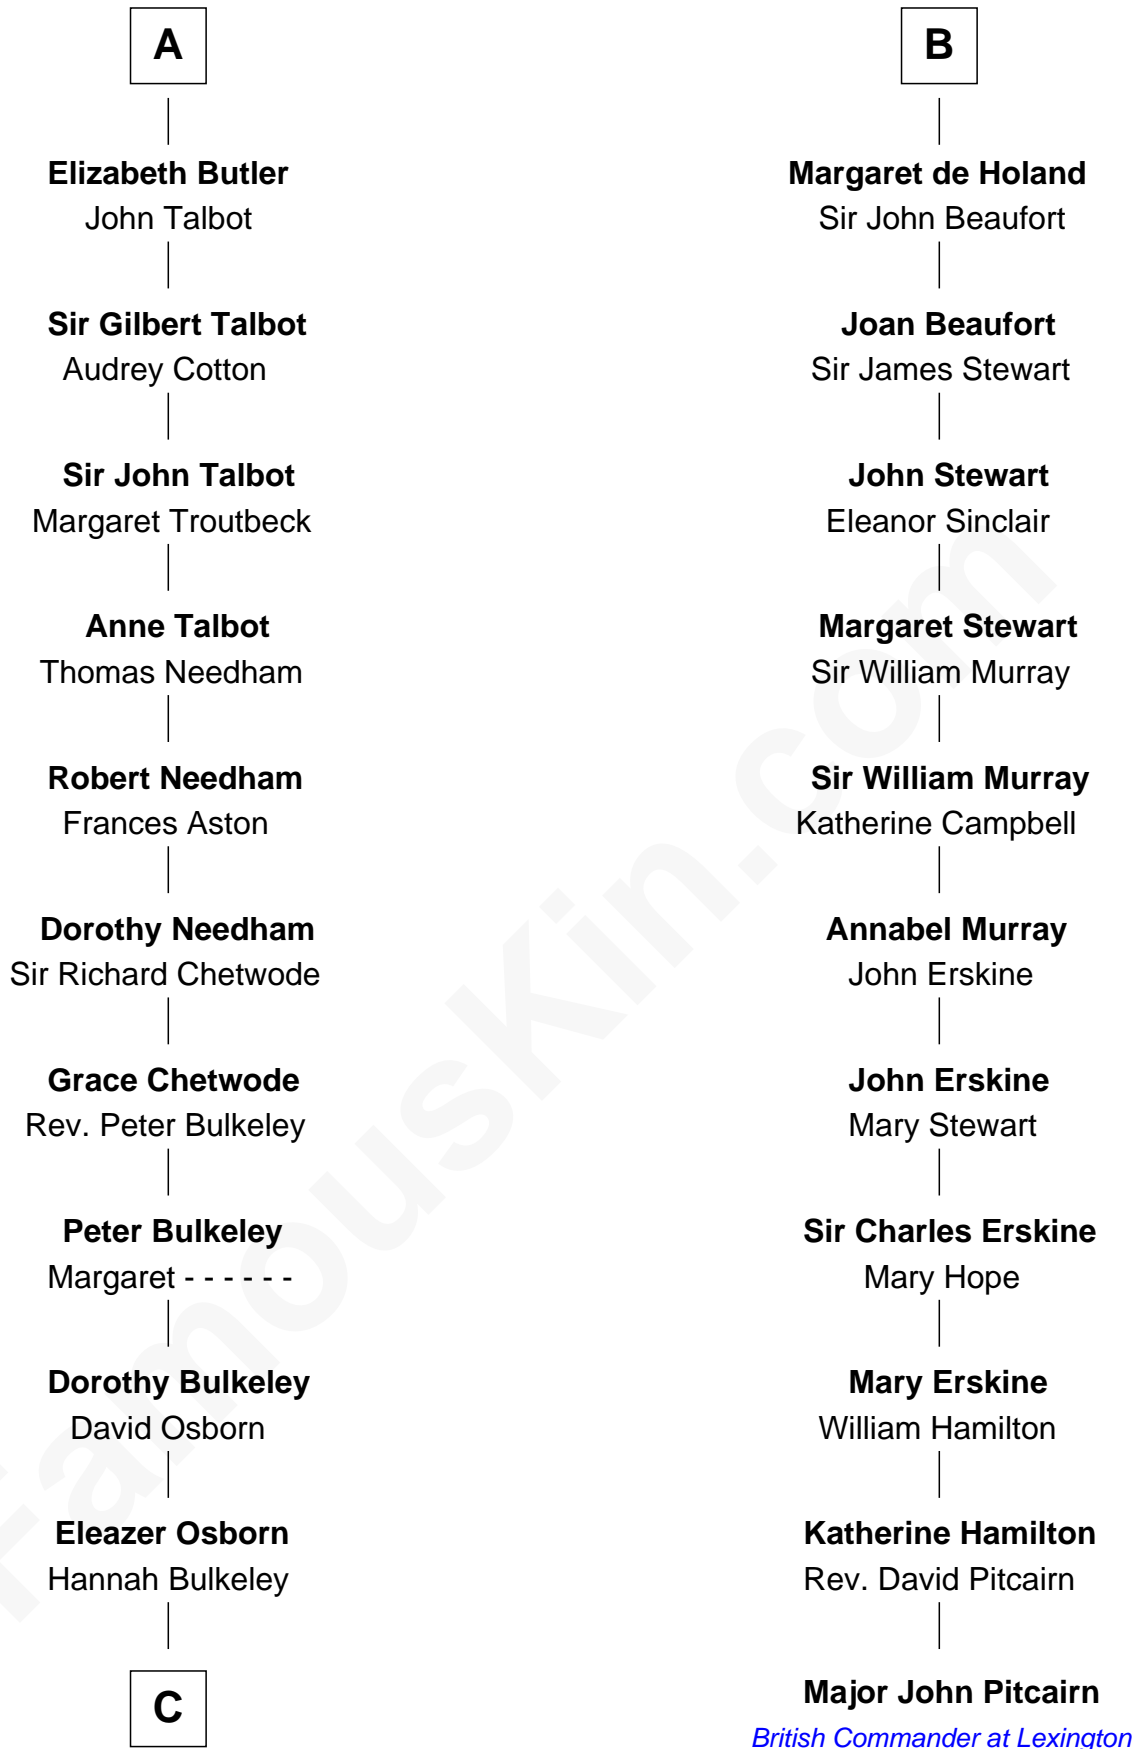

FamousKin.com

Relationship Chart of

Jay Gould

American Railroad "Robber Baron"

17th cousin 3 times removed of

Major John Pitcairn

British Commander at Battle of Lexington

Waleran de Newburgh

Alice de Harcourt

C

—
Eleazer Osborn

Sarah Burr

—
Anna Osborn

Abraham Gould

—
John Burr Gould

Mary More

—
Jay Gould

"Robber Baron"

FamousKin.com