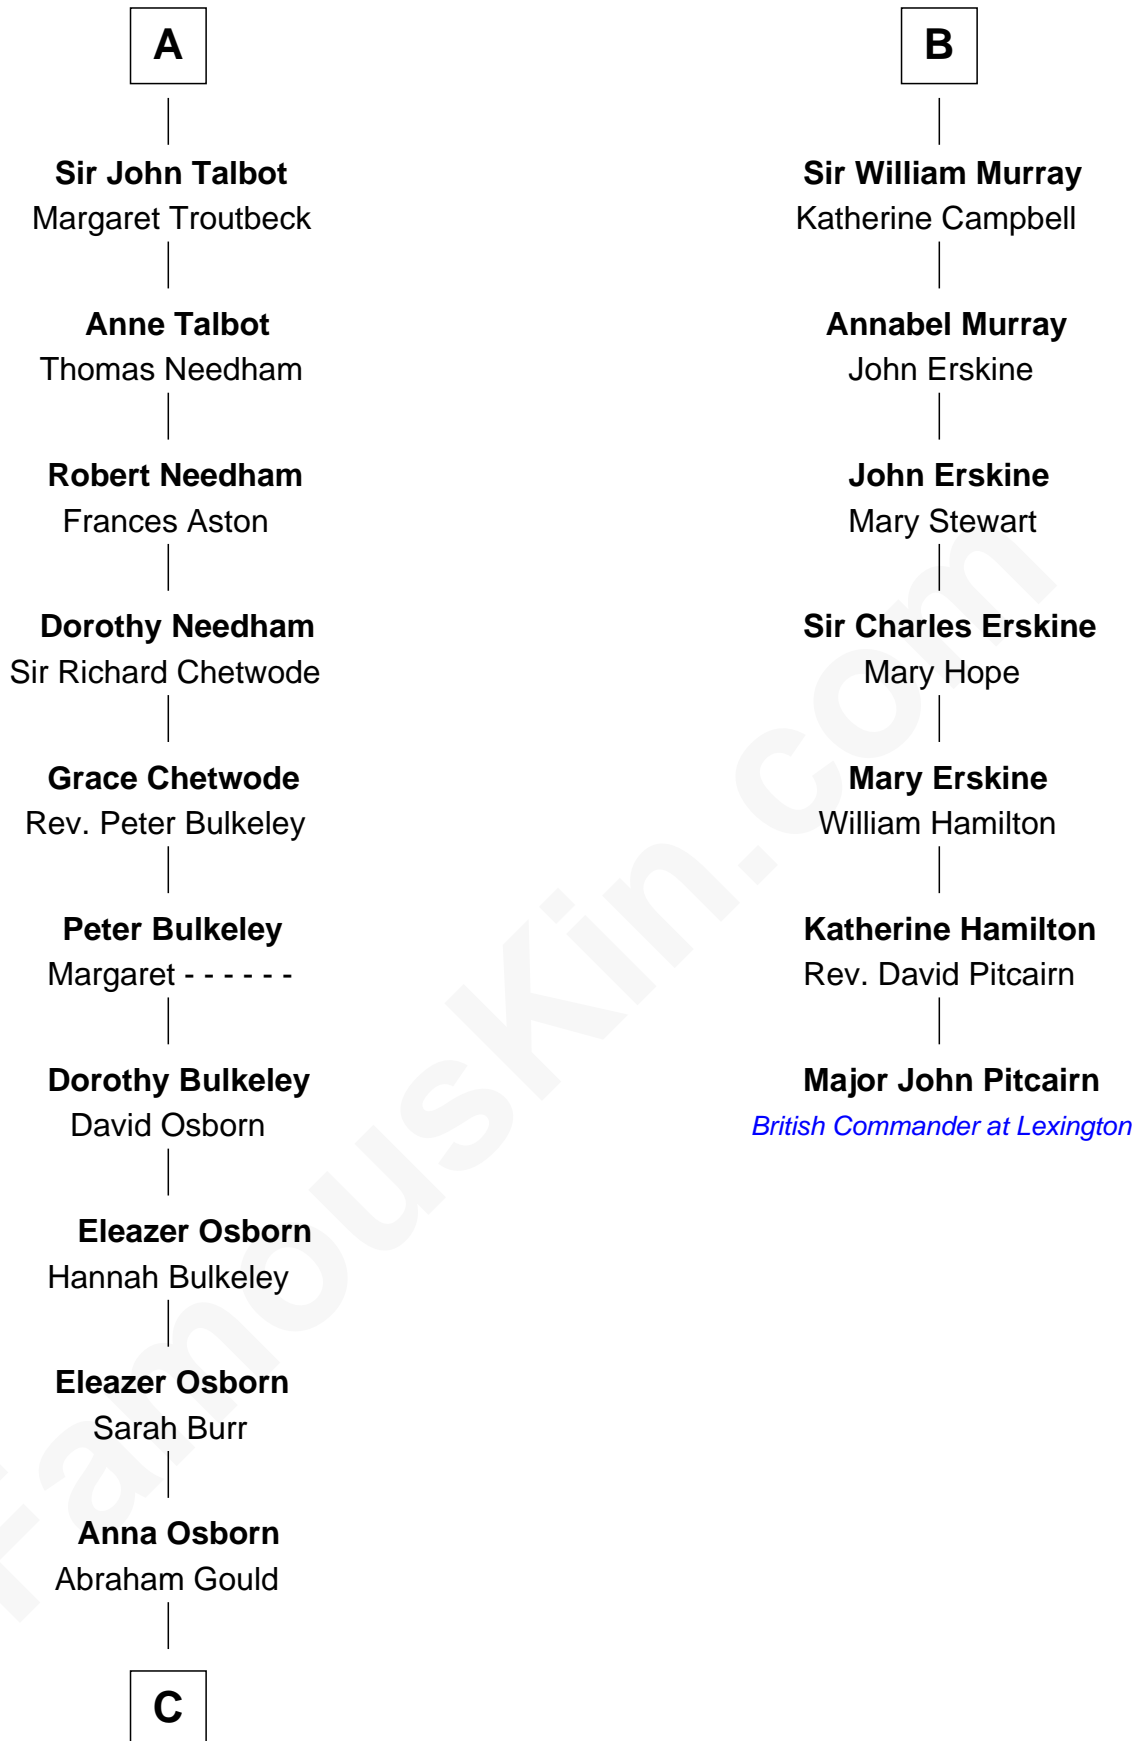

## Relationship Chart of

### Jay Gould

American Railroad "Robber Baron"

13th cousin 5 times removed of

### Major John Pitcairn

British Commander at Battle of Lexington

**C**

—  
**John Burr Gould**

Mary More

—  
**Jay Gould**

*"Robber Baron"*

FamousKin.com