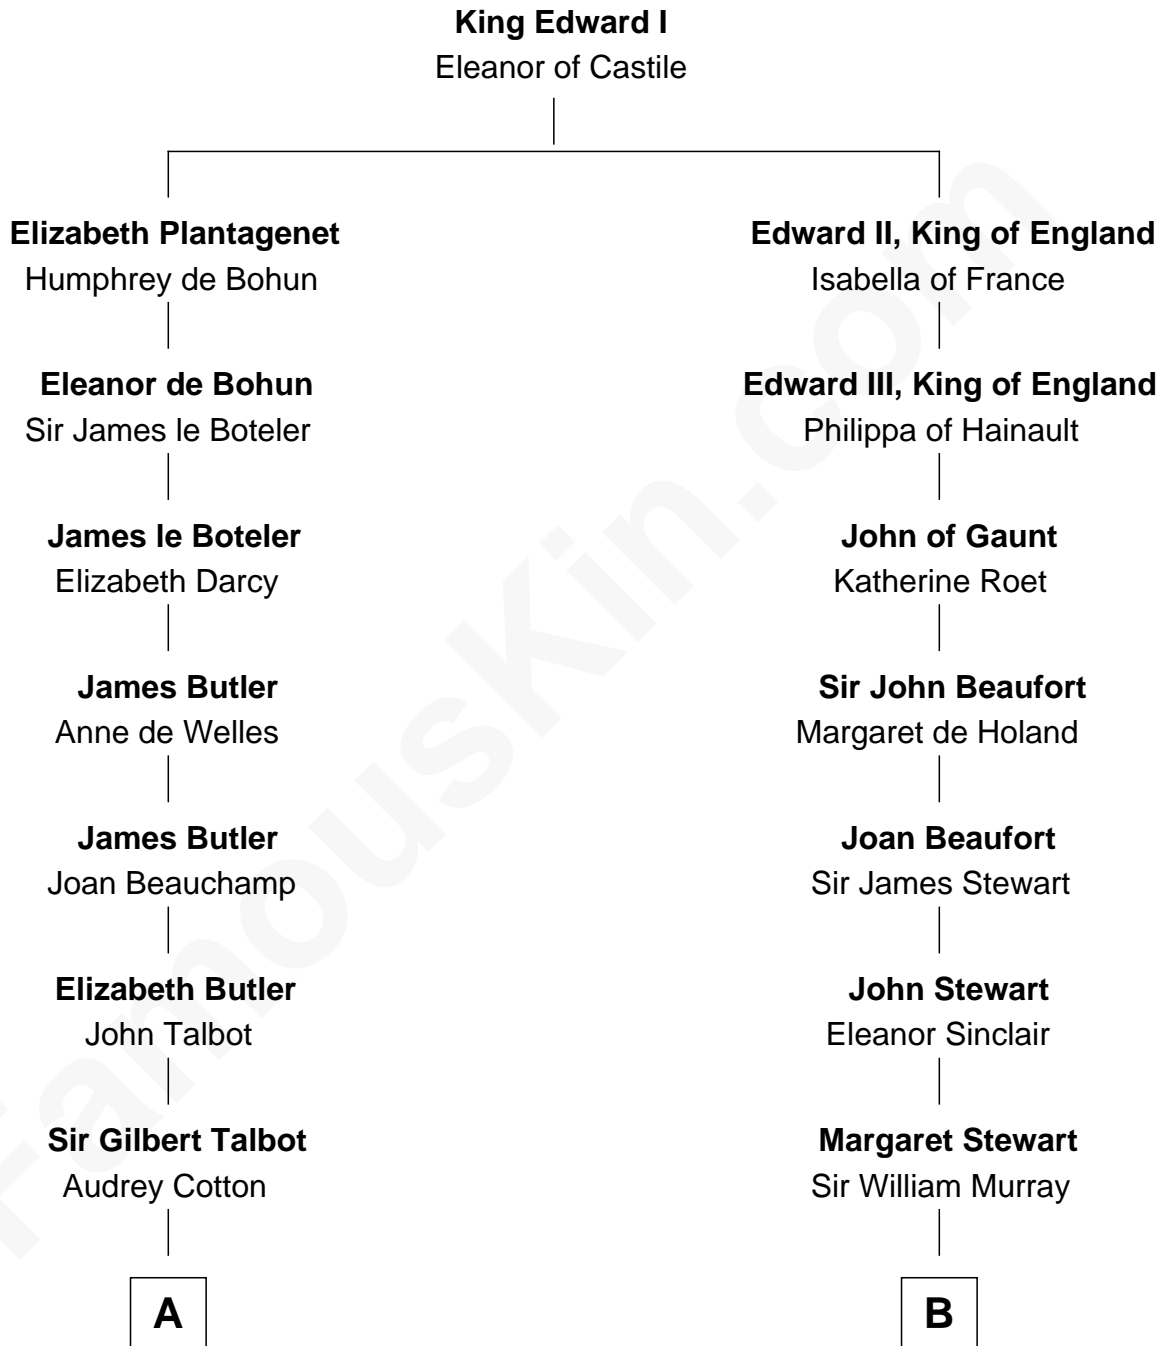

## Relationship Chart of

### Jay Gould

American Railroad "Robber Baron"

13th cousin 5 times removed of

### Major John Pitcairn

British Commander at Battle of Lexington

**C**

—  
**John Burr Gould**

Mary More

—  
**Jay Gould**

*"Robber Baron"*

FamousKin.com