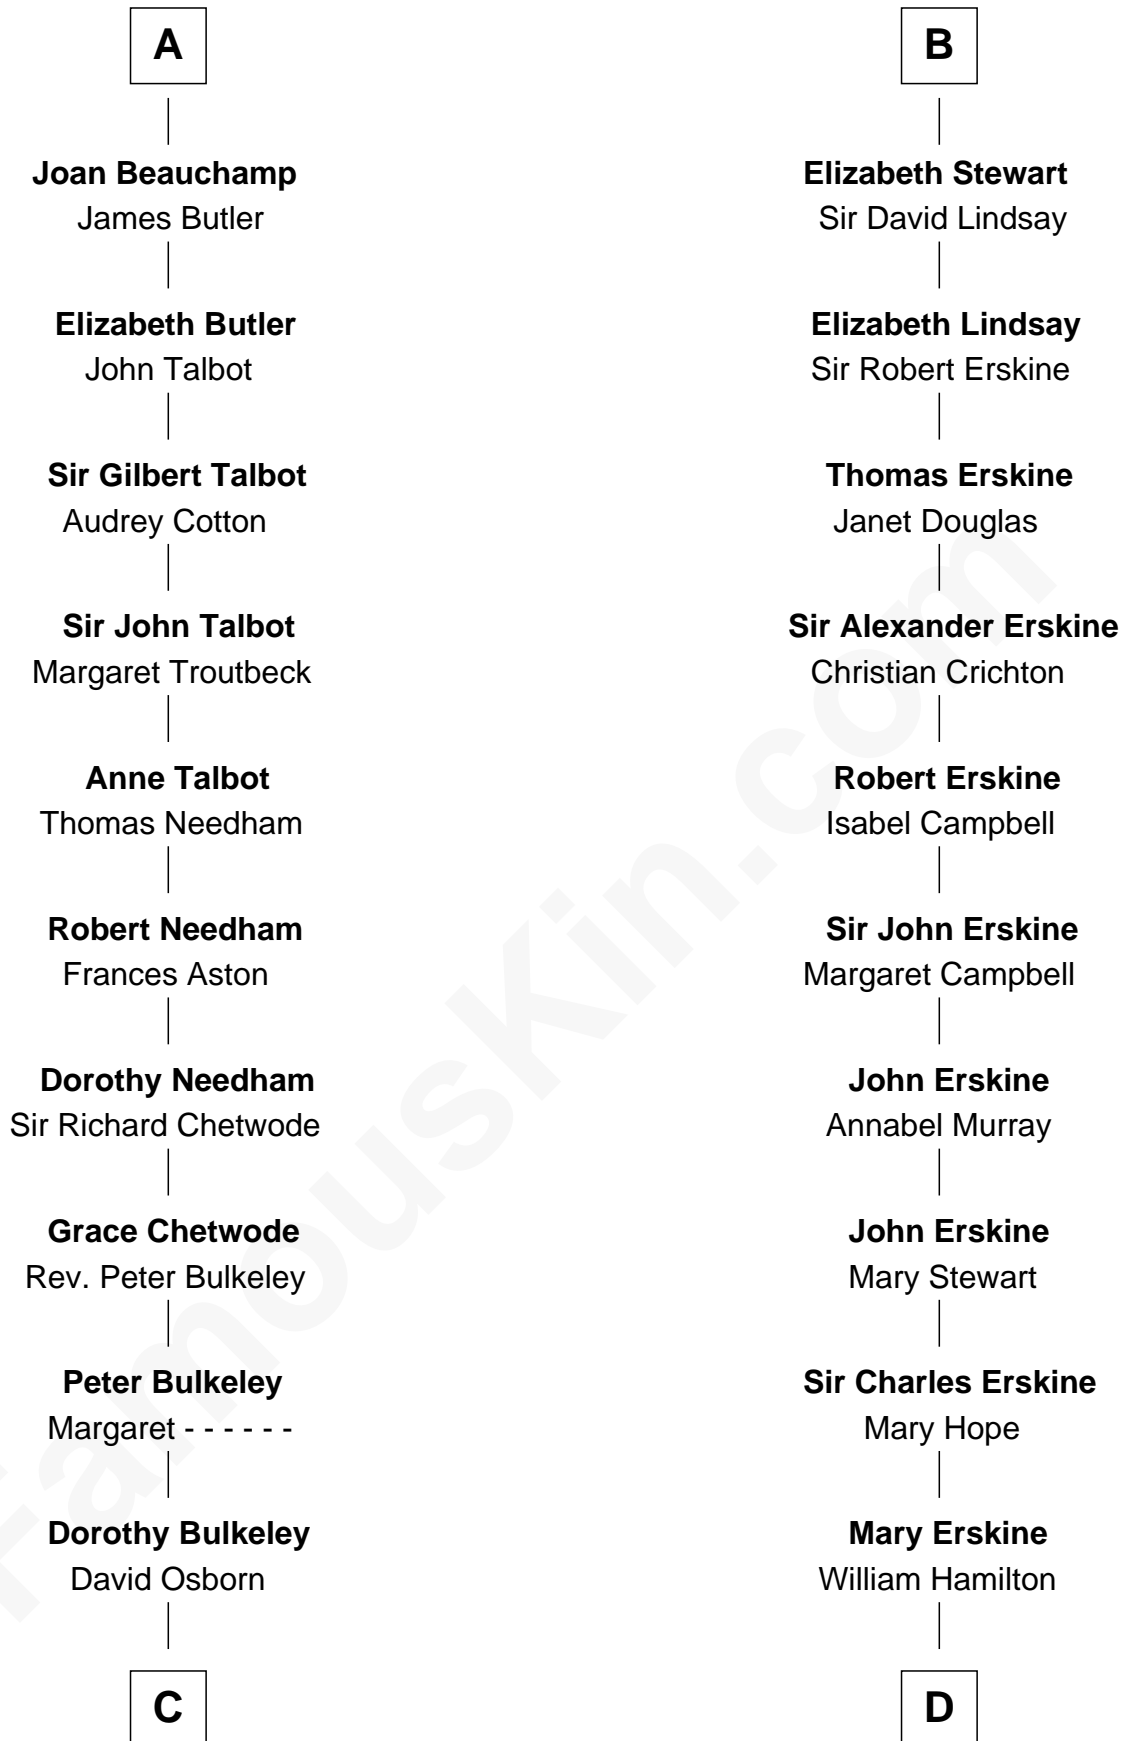

FamousKin.com

Relationship Chart of

Jay Gould

American Railroad "Robber Baron"

18th cousin 3 times removed of

Major John Pitcairn

British Commander at Battle of Lexington

C

Eleazer Osborn
Hannah Bulkeley

Eleazer Osborn
Sarah Burr

Anna Osborn
Abraham Gould

John Burr Gould
Mary More

Jay Gould
"Robber Baron"

D

Katherine Hamilton
Rev. David Pitcairn

Major John Pitcairn
British Commander at Lexington