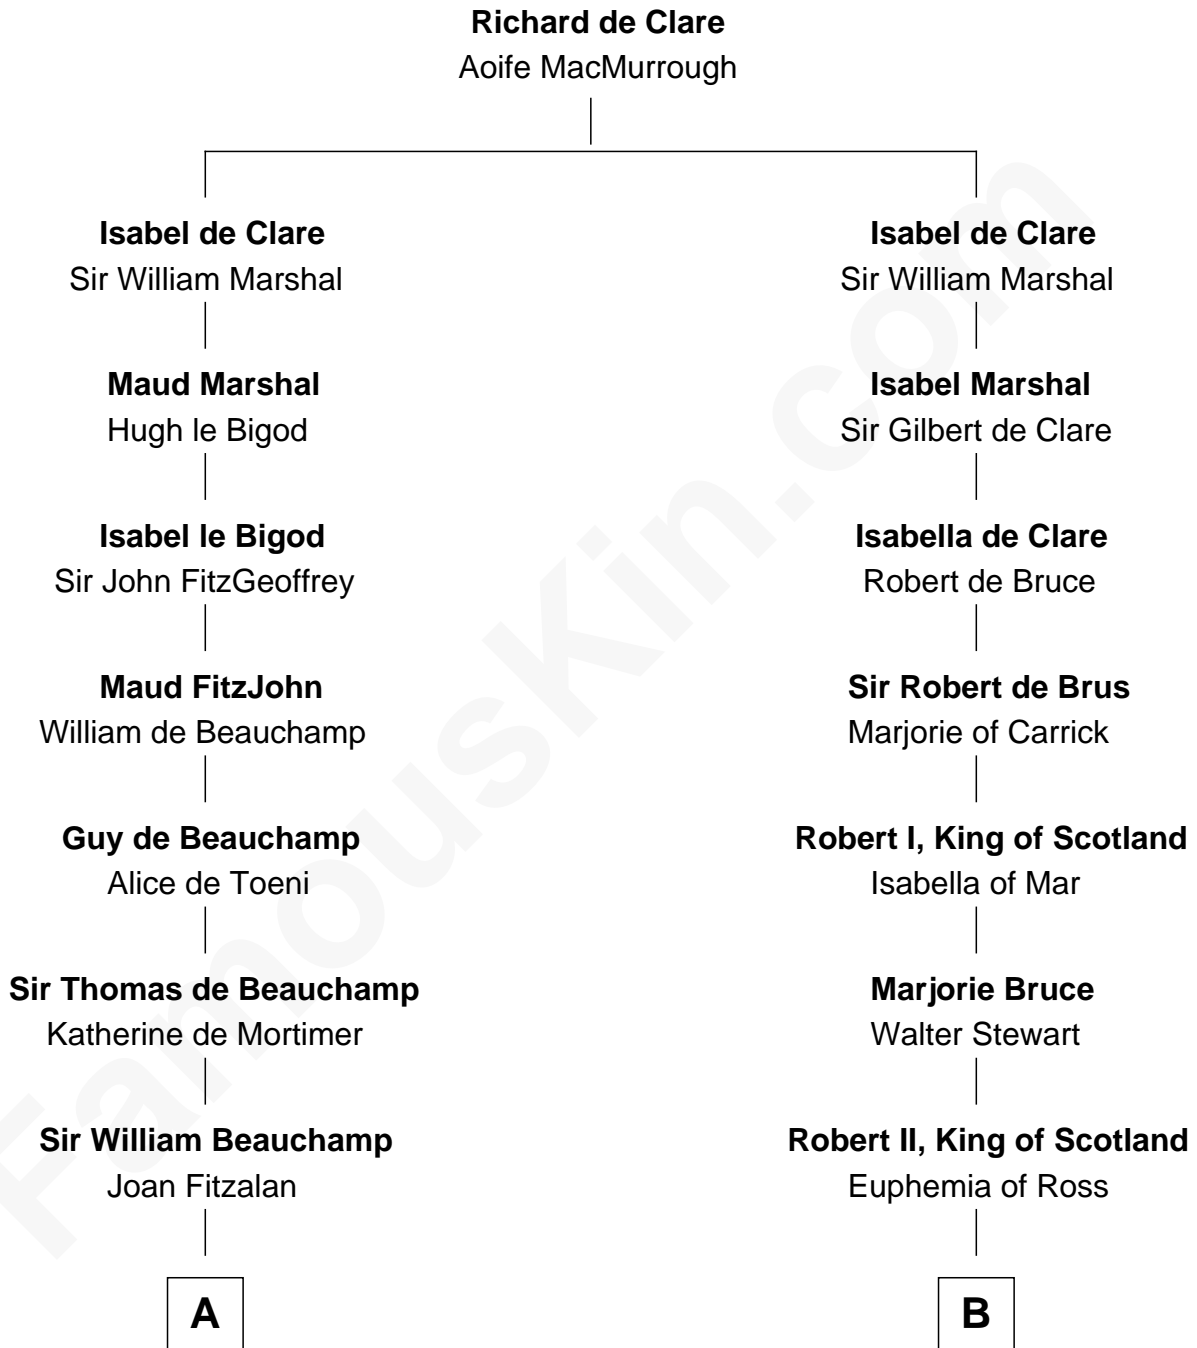

FamousKin.com

Relationship Chart of

Jay Gould

American Railroad "Robber Baron"

18th cousin 3 times removed of

Major John Pitcairn

British Commander at Battle of Lexington

C

Eleazer Osborn
Hannah Bulkeley

Eleazer Osborn
Sarah Burr

Anna Osborn
Abraham Gould

John Burr Gould
Mary More

Jay Gould
"Robber Baron"

D

Katherine Hamilton
Rev. David Pitcairn

Major John Pitcairn
British Commander at Lexington