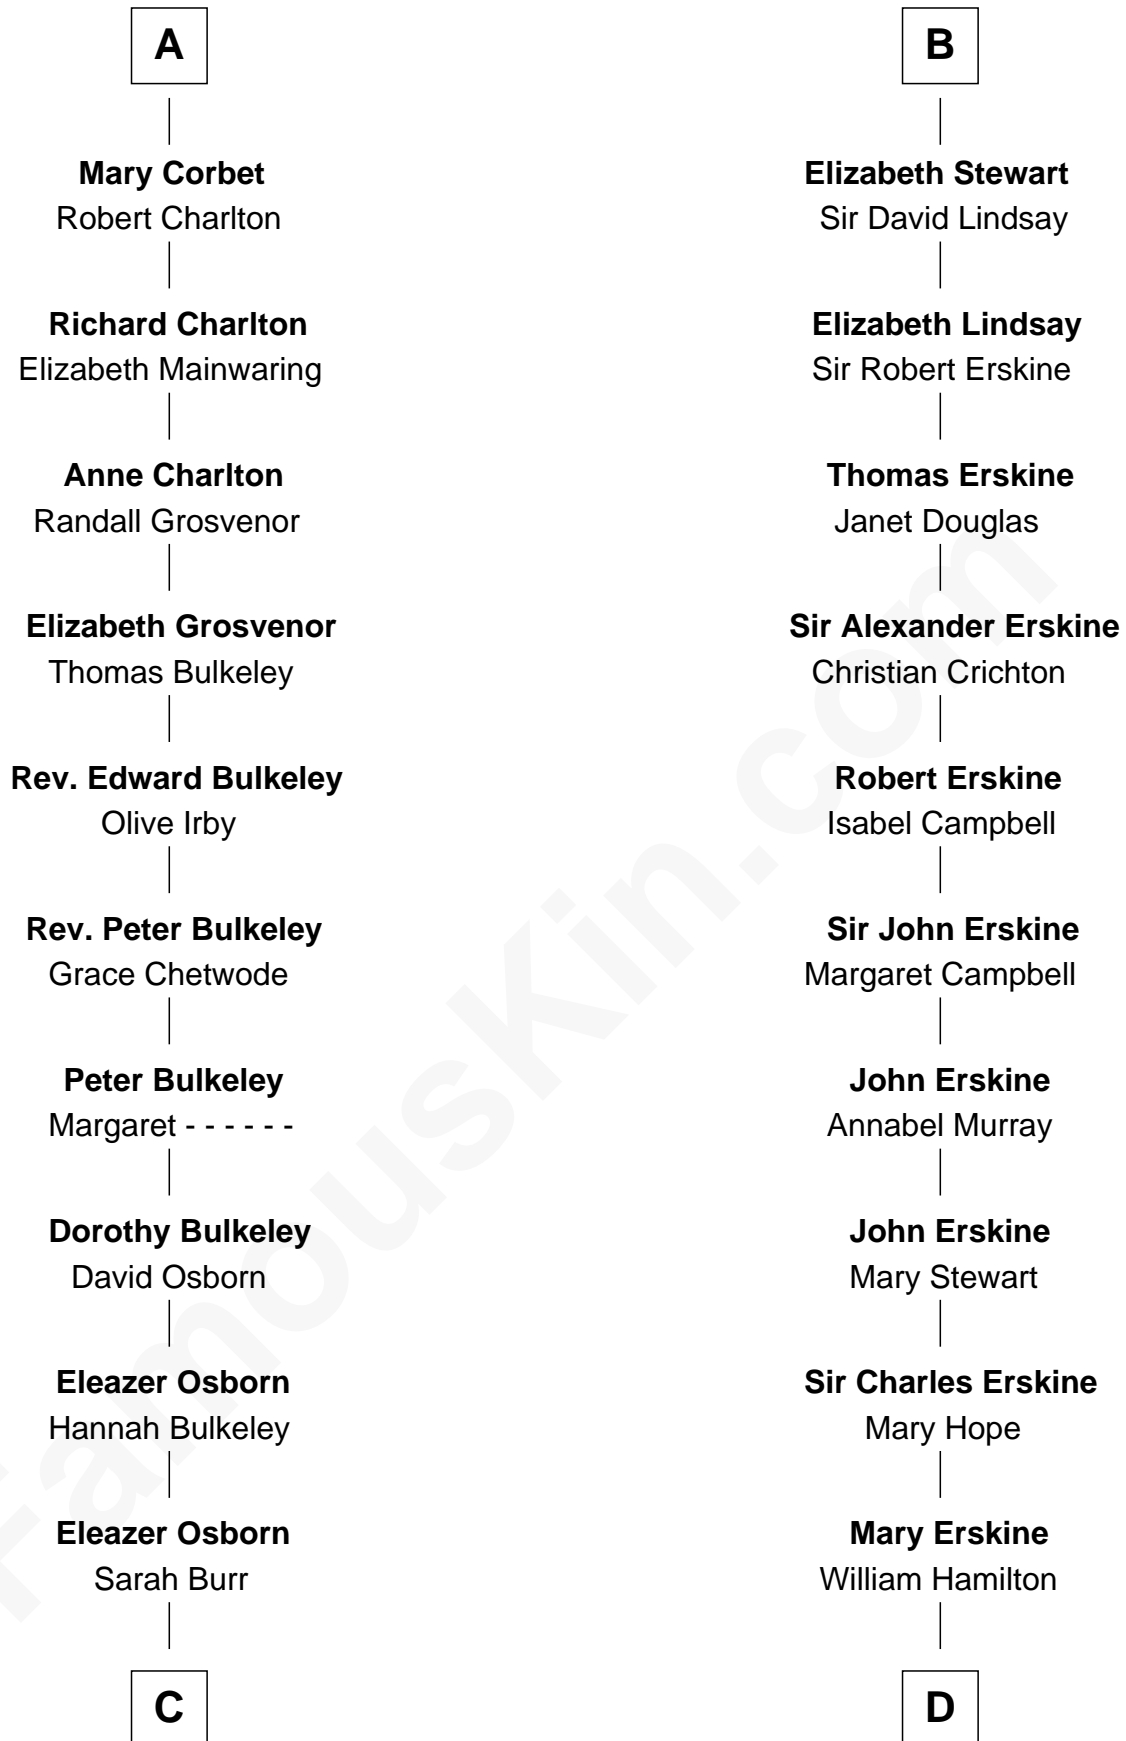

FamousKin.com

Relationship Chart of

Jay Gould

American Railroad "Robber Baron"

18th cousin 1 time removed of

Major John Pitcairn

British Commander at Battle of Lexington

C

Anna Osborn
Abraham Gould

John Burr Gould
Mary More

Jay Gould
"Robber Baron"

D

Katherine Hamilton
Rev. David Pitcairn

Major John Pitcairn
British Commander at Lexington

FamousKin.com