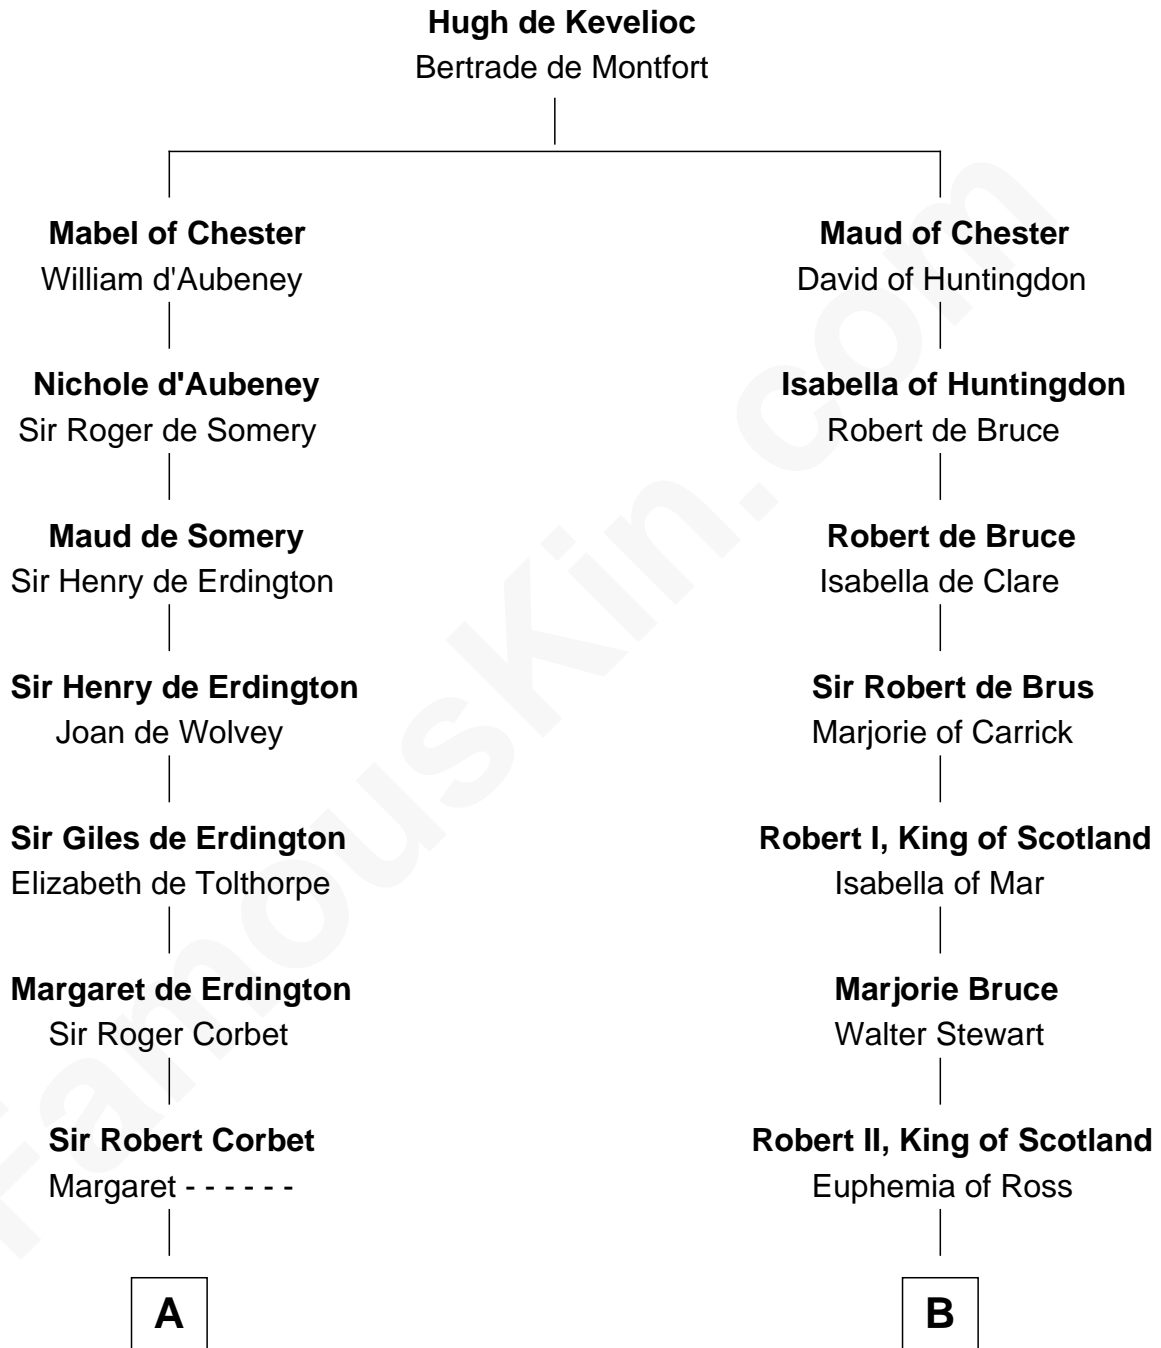

FamousKin.com

Relationship Chart of

Jay Gould

American Railroad "Robber Baron"

18th cousin 1 time removed of

Major John Pitcairn

British Commander at Battle of Lexington

C

Anna Osborn
Abraham Gould

John Burr Gould
Mary More

Jay Gould
"Robber Baron"

D

Katherine Hamilton
Rev. David Pitcairn

Major John Pitcairn
British Commander at Lexington

FamousKin.com