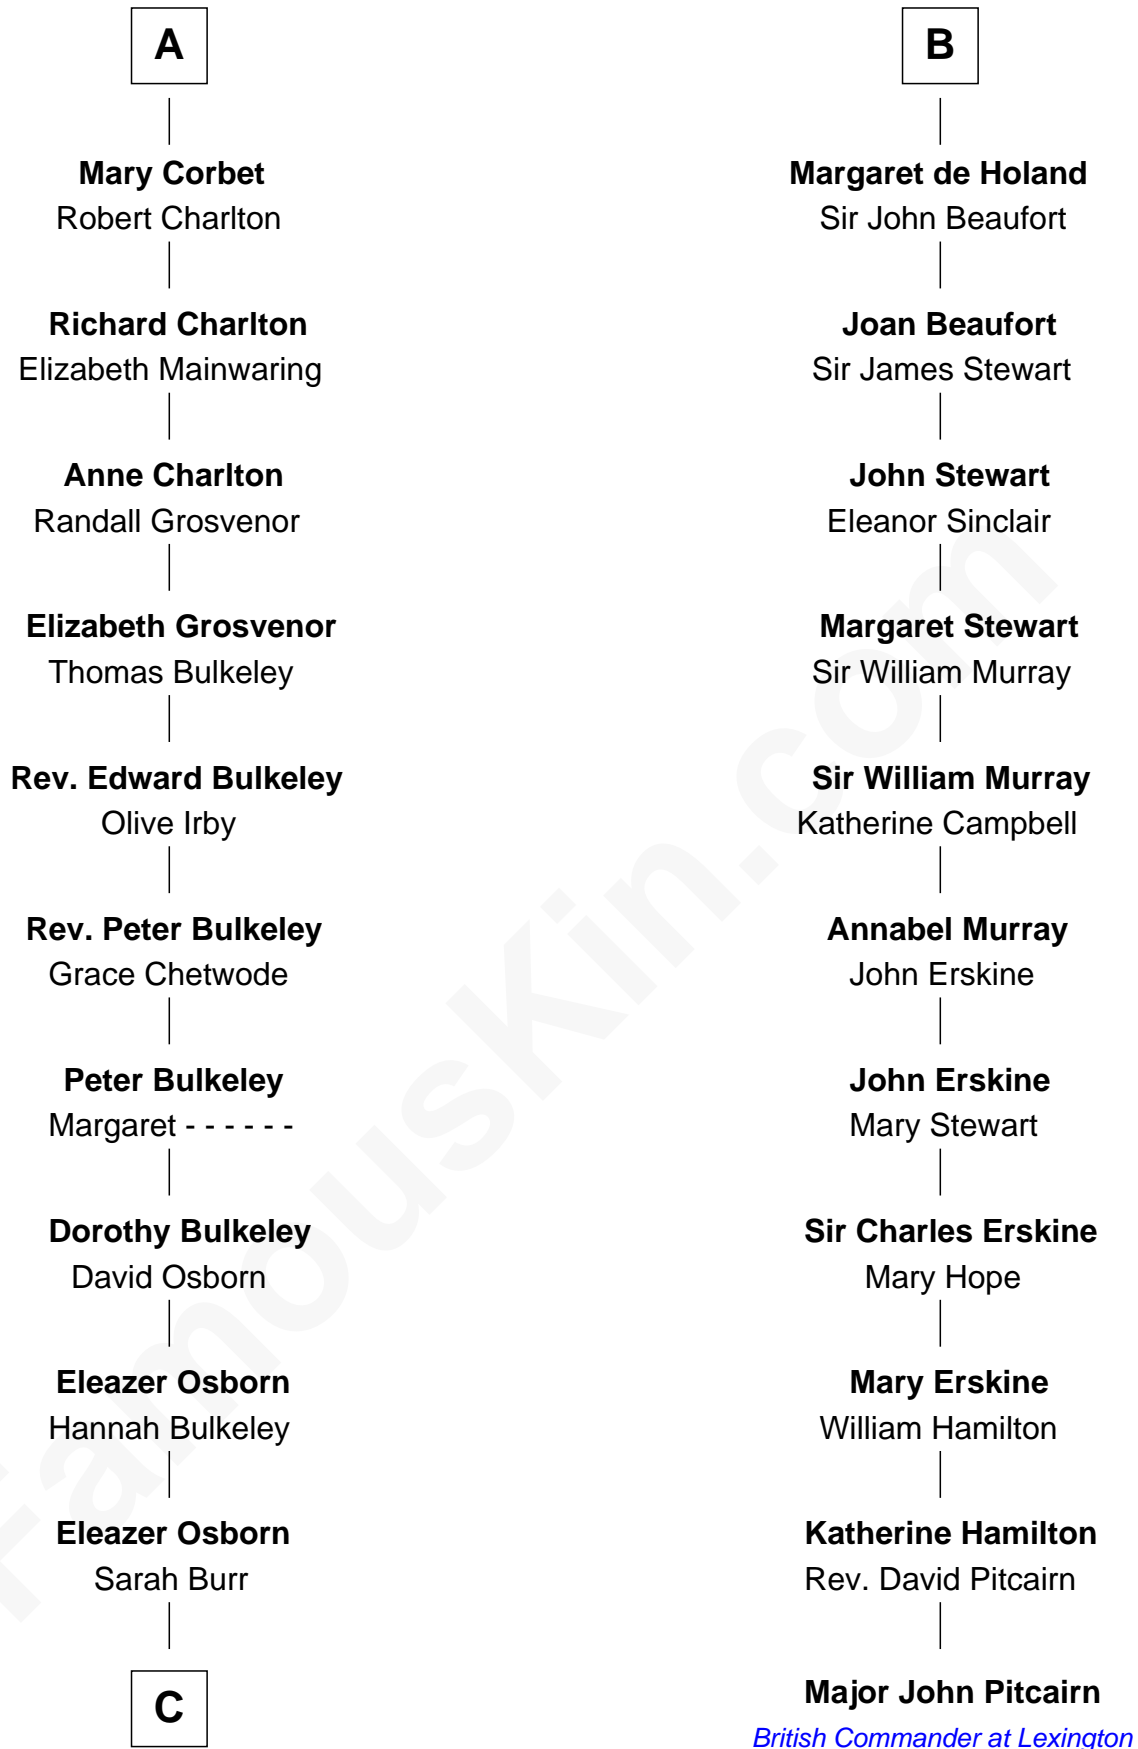

### Jay Gould

American Railroad "Robber Baron"

17th cousin 2 times removed of

Sir Roger Corbet

**Sir Robert Corbet**

Margaret - - - - -

**A**

**Aveline de Clare**

Sir Geoffrey FitzPiers

**Sir John FitzGeoffrey**

Isabel le Bigod

**Maud FitzJohn**

William de Beauchamp

**Isabella de Beauchamp**

Sir Patrick de Chaworth

**Maud de Chaworth**

Henry Plantagenet

**Eleanor Plantagenet**

Richard Fitzalan

**Alice Fitzalan**

Sir Thomas de Holand

**B**

**C**

—  
**Anna Osborn**  
Abraham Gould

—  
**John Burr Gould**  
Mary More

—  
**Jay Gould**  
*"Robber Baron"*

FamousKin.com