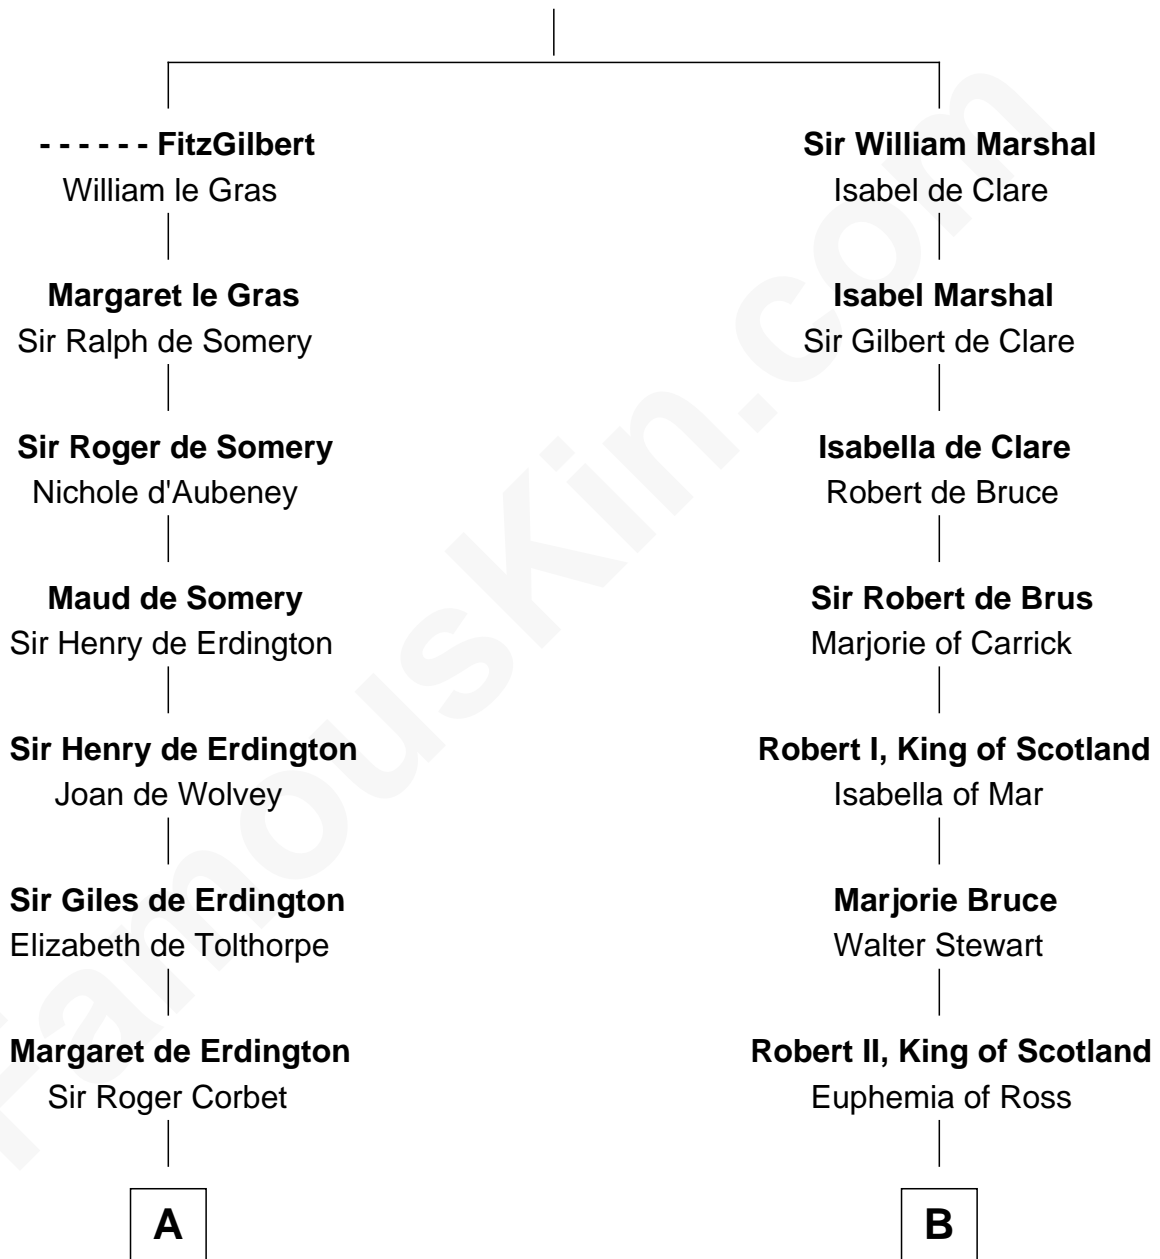

FamousKin.com

Relationship Chart of

Jay Gould

American Railroad "Robber Baron"

18th cousin 2 times removed of

Major John Pitcairn

British Commander at Battle of Lexington

John FitzGilbert
Sybilla of Salisbury

C

Eleazer Osborn
Sarah Burr

Anna Osborn
Abraham Gould

John Burr Gould
Mary More

Jay Gould
"Robber Baron"

D

Katherine Hamilton
Rev. David Pitcairn

Major John Pitcairn
British Commander at Lexington