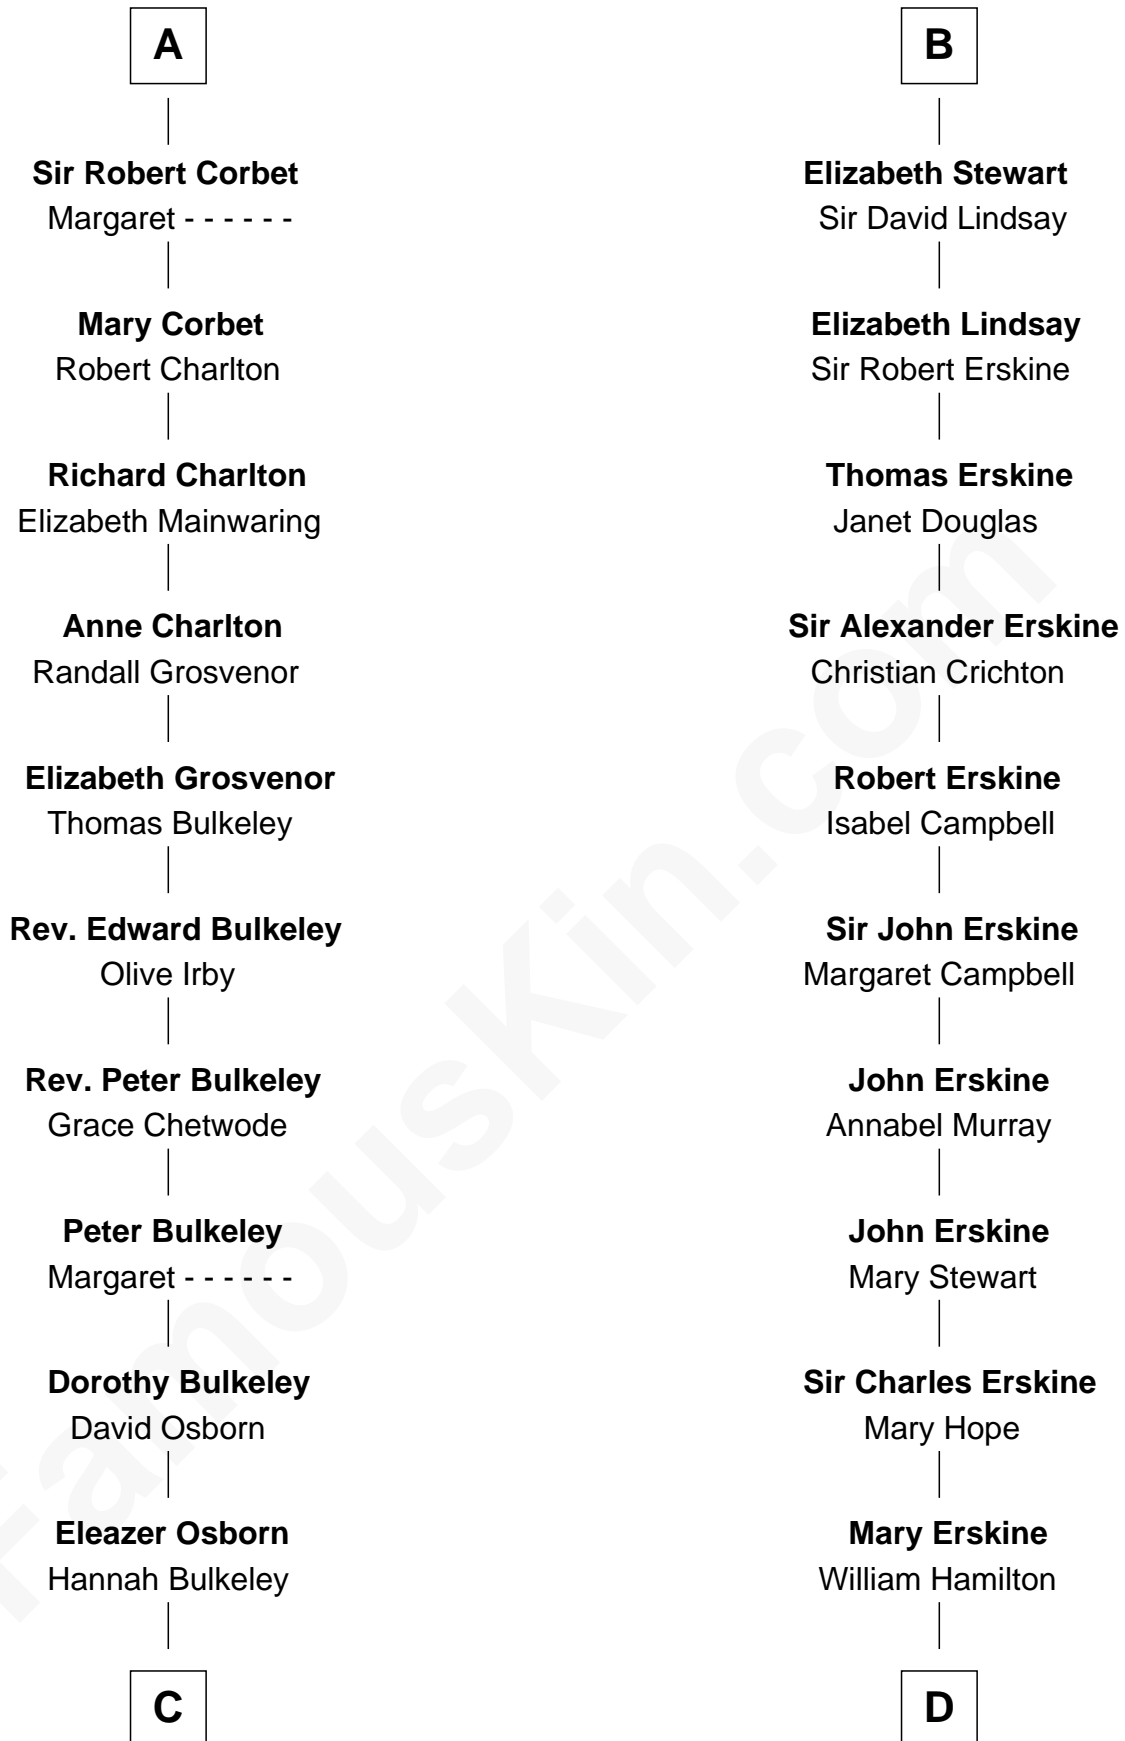

FamousKin.com

Relationship Chart of

Jay Gould

American Railroad "Robber Baron"

18th cousin 2 times removed of

Major John Pitcairn

British Commander at Battle of Lexington

John FitzGilbert
Sybilla of Salisbury

C

Eleazer Osborn
Sarah Burr

Anna Osborn
Abraham Gould

John Burr Gould
Mary More

Jay Gould
"Robber Baron"

D

Katherine Hamilton
Rev. David Pitcairn

Major John Pitcairn
British Commander at Lexington