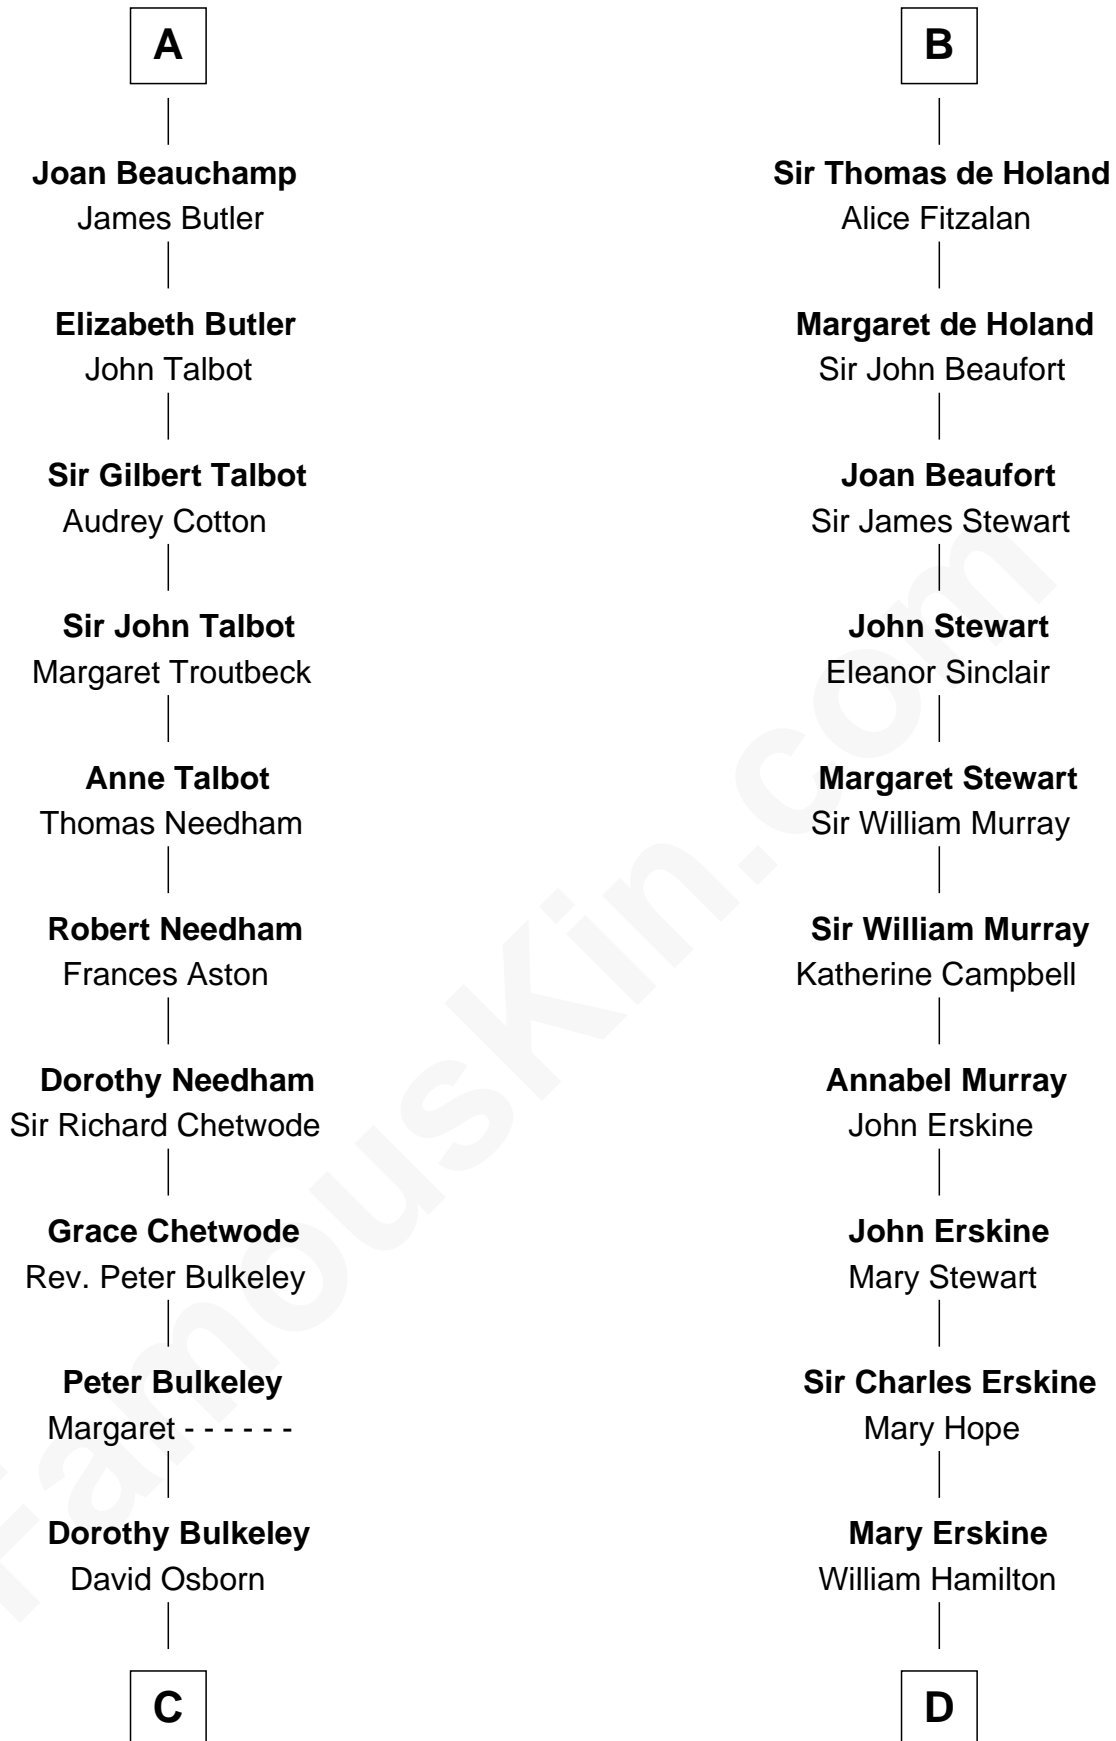

FamousKin.com

Relationship Chart of

Jay Gould

American Railroad "Robber Baron"

18th cousin 3 times removed of

Major John Pitcairn

British Commander at Battle of Lexington

Sir Ralph de Tony
Margaret Beaumont

C

Eleazer Osborn
Hannah Bulkeley

Eleazer Osborn
Sarah Burr

Anna Osborn
Abraham Gould

John Burr Gould
Mary More

Jay Gould
"Robber Baron"

D

Katherine Hamilton
Rev. David Pitcairn