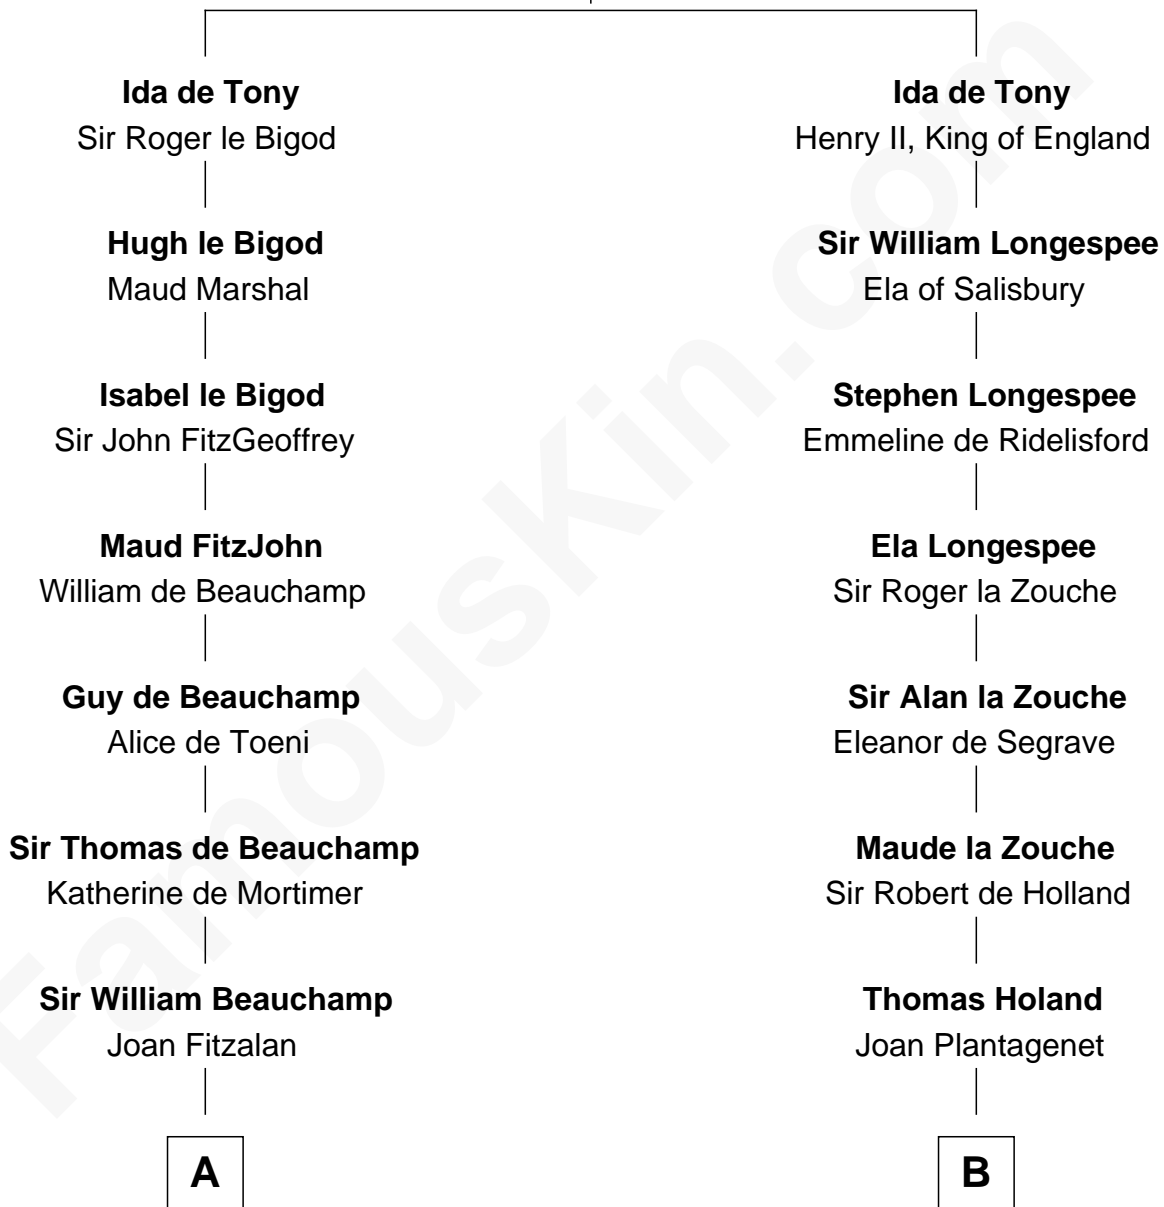

FamousKin.com

Relationship Chart of

Jay Gould

American Railroad "Robber Baron"

18th cousin 3 times removed of

Major John Pitcairn

British Commander at Battle of Lexington

Sir Ralph de Tony
Margaret Beaumont

C

Eleazer Osborn
Hannah Bulkeley

Eleazer Osborn
Sarah Burr

Anna Osborn
Abraham Gould

John Burr Gould
Mary More

Jay Gould
"Robber Baron"

D

Katherine Hamilton
Rev. David Pitcairn

Major John Pitcairn
British Commander at Lexington

FamousKin.com