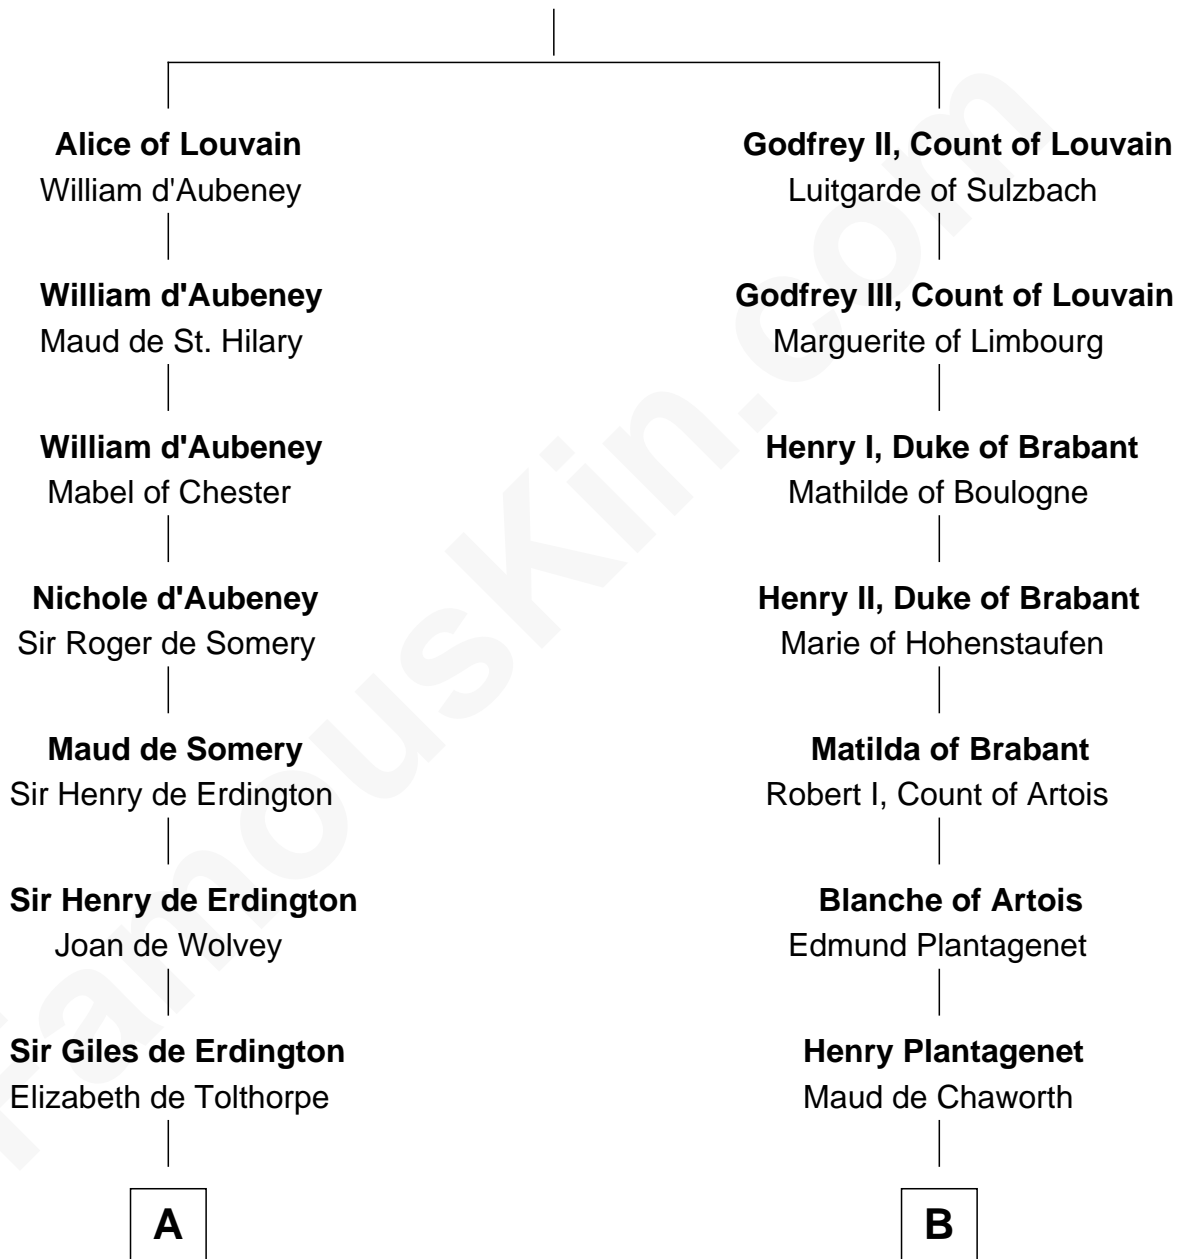

FamousKin.com

Relationship Chart of

Jay Gould

American Railroad "Robber Baron"

19th cousin 2 times removed of

Major John Pitcairn

British Commander at Battle of Lexington

Gottfried I, Count of Louvain

Ide de Chiny

C

Eleazer Osborn
Hannah Bulkeley

Eleazer Osborn
Sarah Burr

Anna Osborn
Abraham Gould

John Burr Gould
Mary More

Jay Gould
"Robber Baron"

D

Mary Erskine
William Hamilton

Katherine Hamilton
Rev. David Pitcairn

Major John Pitcairn
British Commander at Lexington

FamousKin.com