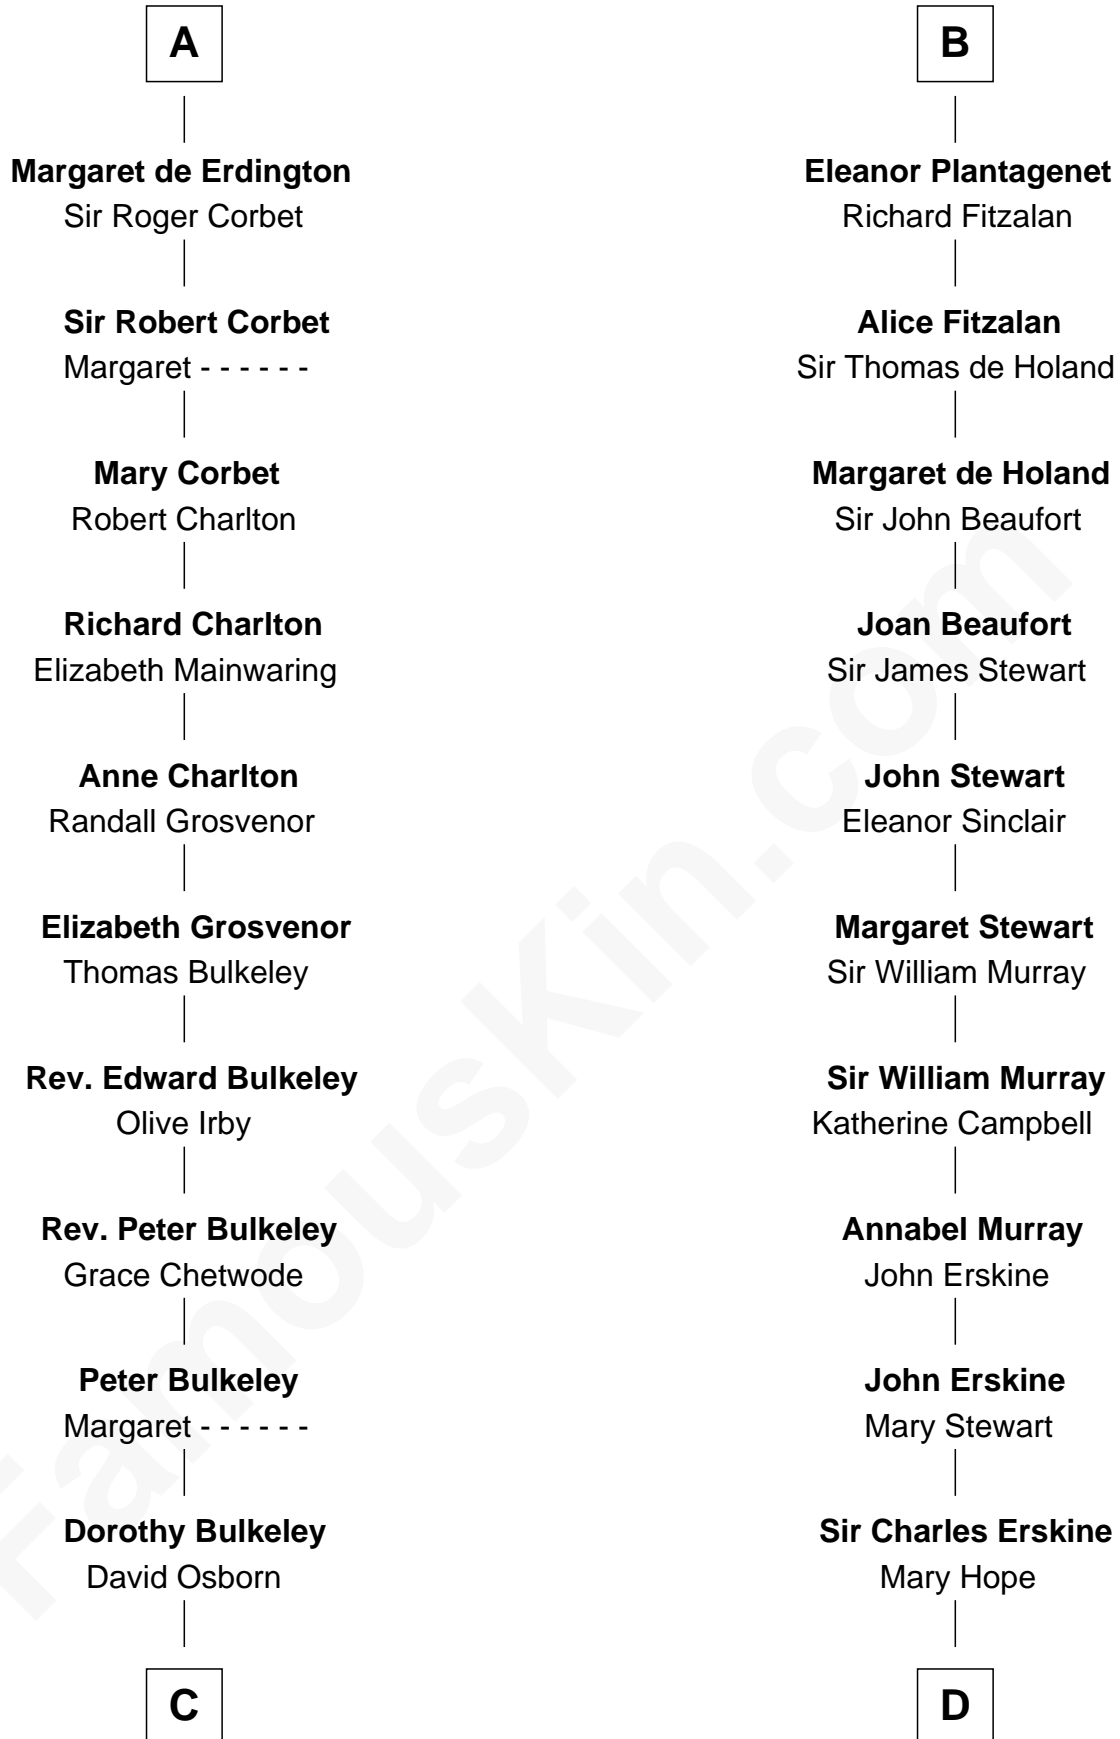

FamousKin.com

Relationship Chart of

Jay Gould

American Railroad "Robber Baron"

19th cousin 2 times removed of

Major John Pitcairn

British Commander at Battle of Lexington

Gottfried I, Count of Louvain

Ide de Chiny

C

Eleazer Osborn
Hannah Bulkeley

Eleazer Osborn
Sarah Burr

Anna Osborn
Abraham Gould

John Burr Gould
Mary More

Jay Gould
"Robber Baron"

D