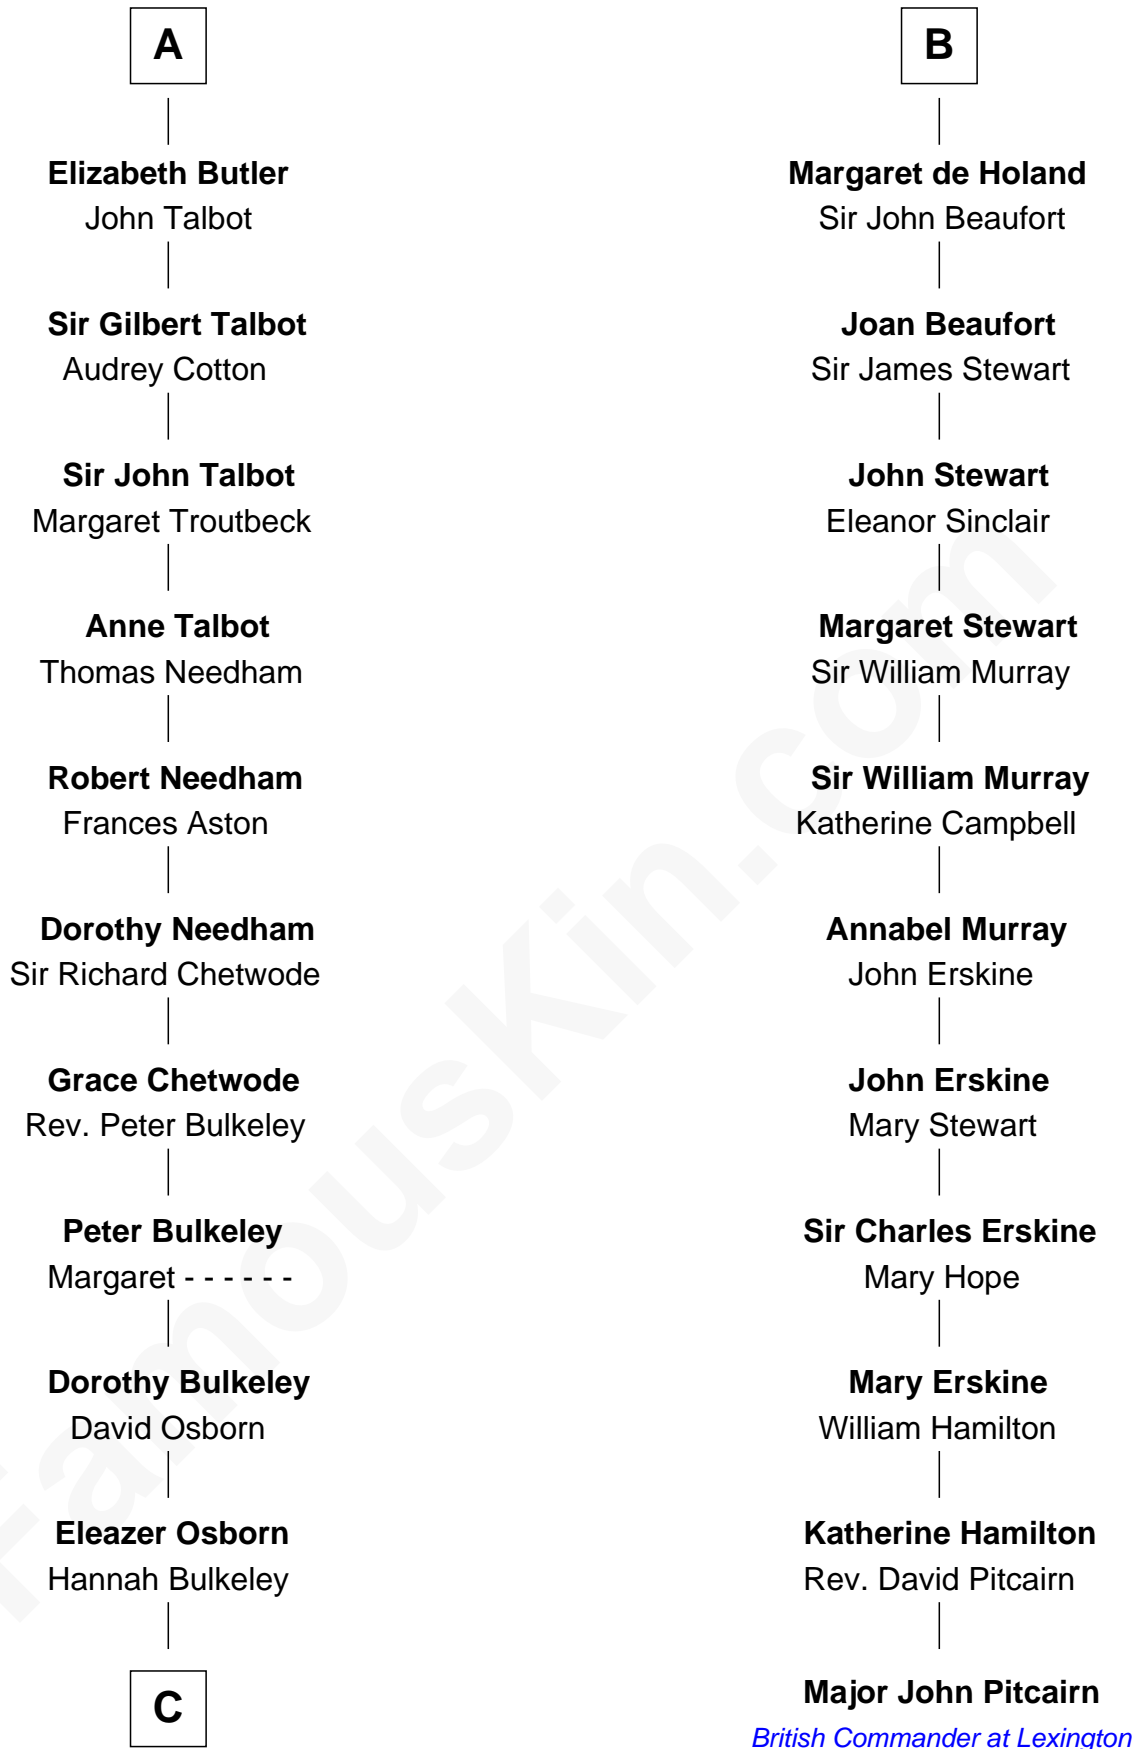

### Jay Gould

American Railroad "Robber Baron"

17th cousin 3 times removed of

### Major John Pitcairn

British Commander at Battle of Lexington

**Piers de Lutegareshale**

Maud de Mandeville

**C**

—  
**Eleazer Osborn**

Sarah Burr

—  
**Anna Osborn**

Abraham Gould

—  
**John Burr Gould**

Mary More

—  
**Jay Gould**

*"Robber Baron"*

FamousKin.com