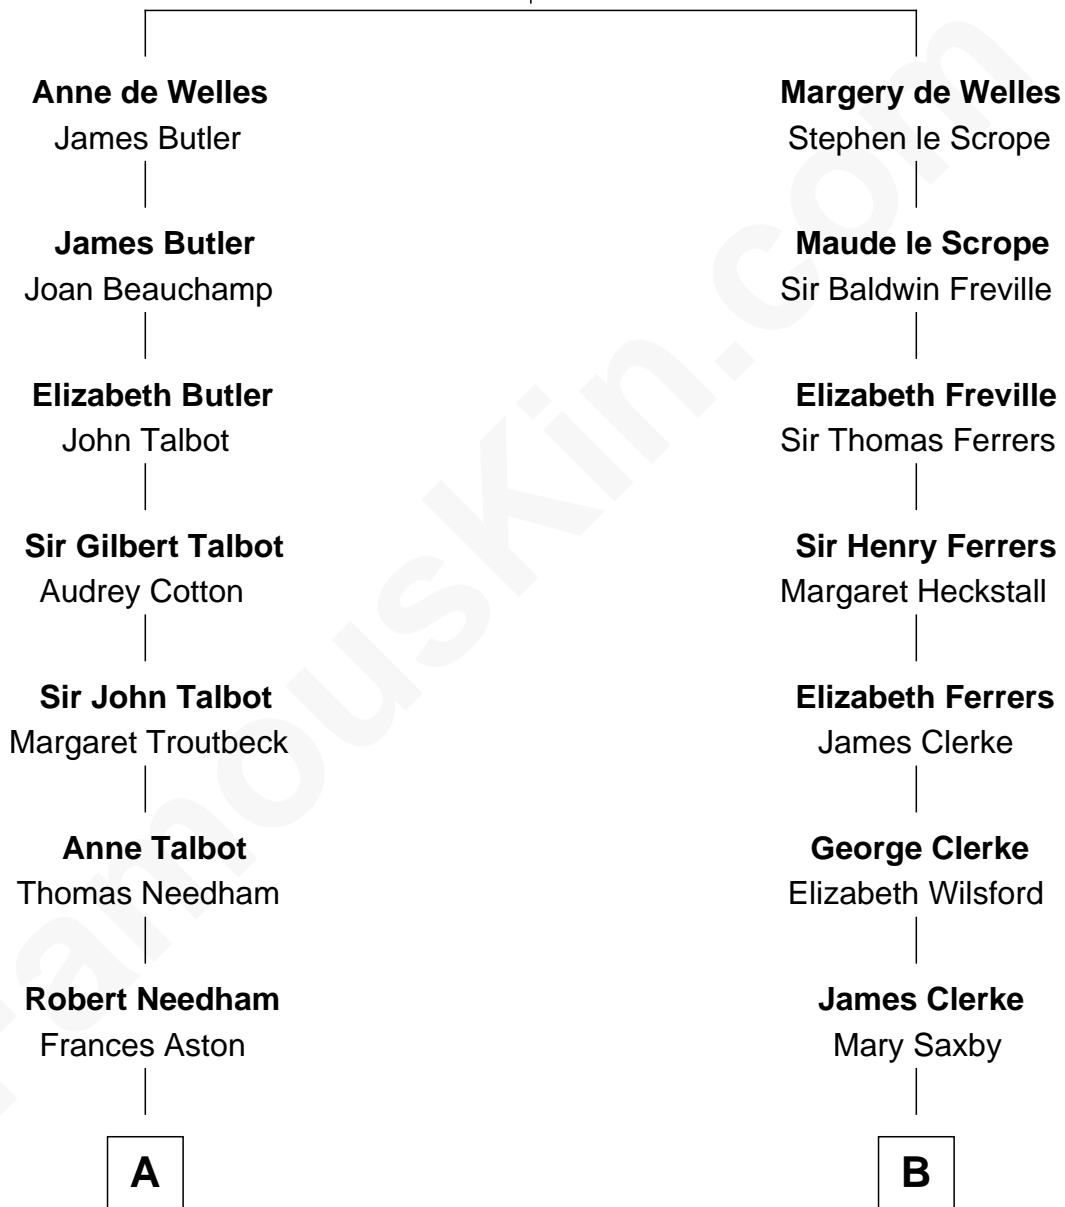

FamousKin.com

Relationship Chart of

Jay Gould

American Railroad "Robber Baron"

15th cousin 3 times removed of

Marilyn Monroe

Actress, Model, and Singer

John de Welles

Maud de Roos

C

Charles Stanley Gifford

Gladys Pearl Monroe

Marilyn Monroe

Actress, Model, and Singer

FamousKin.com