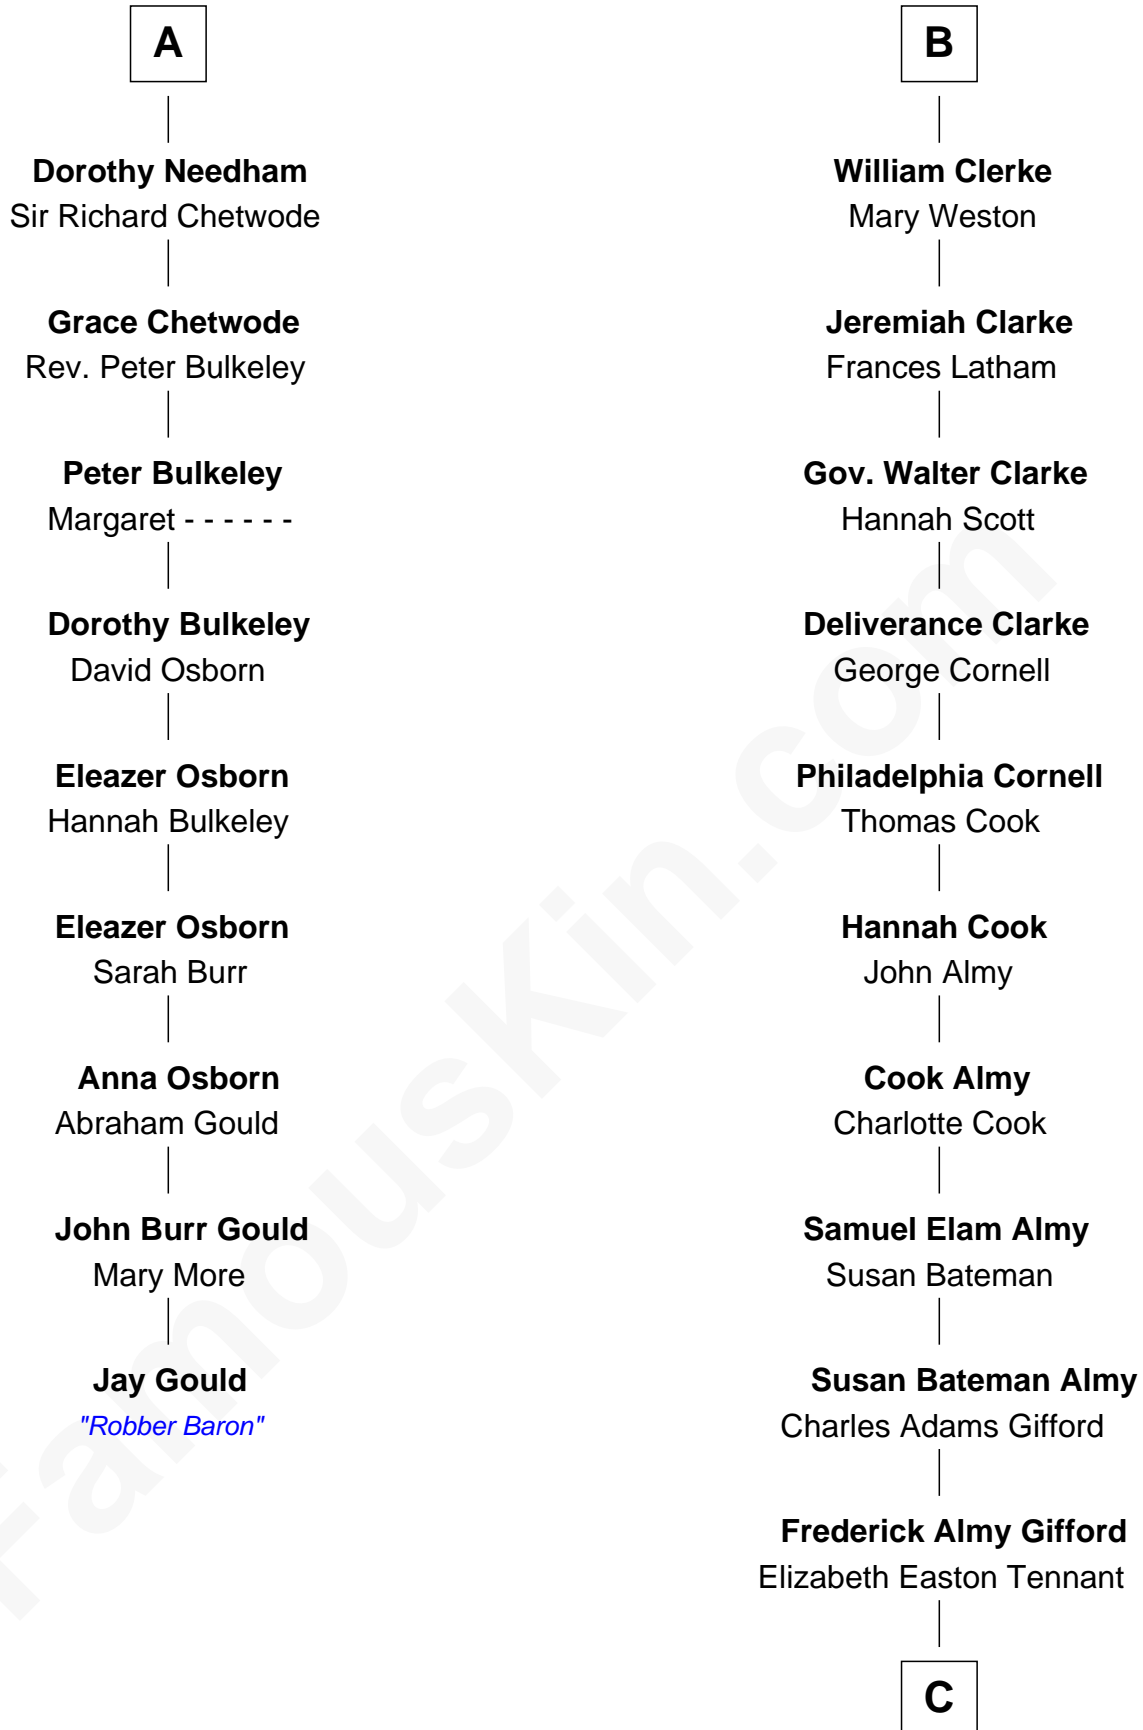

FamousKin.com

Relationship Chart of

Jay Gould

American Railroad "Robber Baron"

15th cousin 3 times removed of

Marilyn Monroe

Actress, Model, and Singer

John de Welles

Maud de Roos

C

Charles Stanley Gifford

Gladys Pearl Monroe

Marilyn Monroe

Actress, Model, and Singer

FamousKin.com