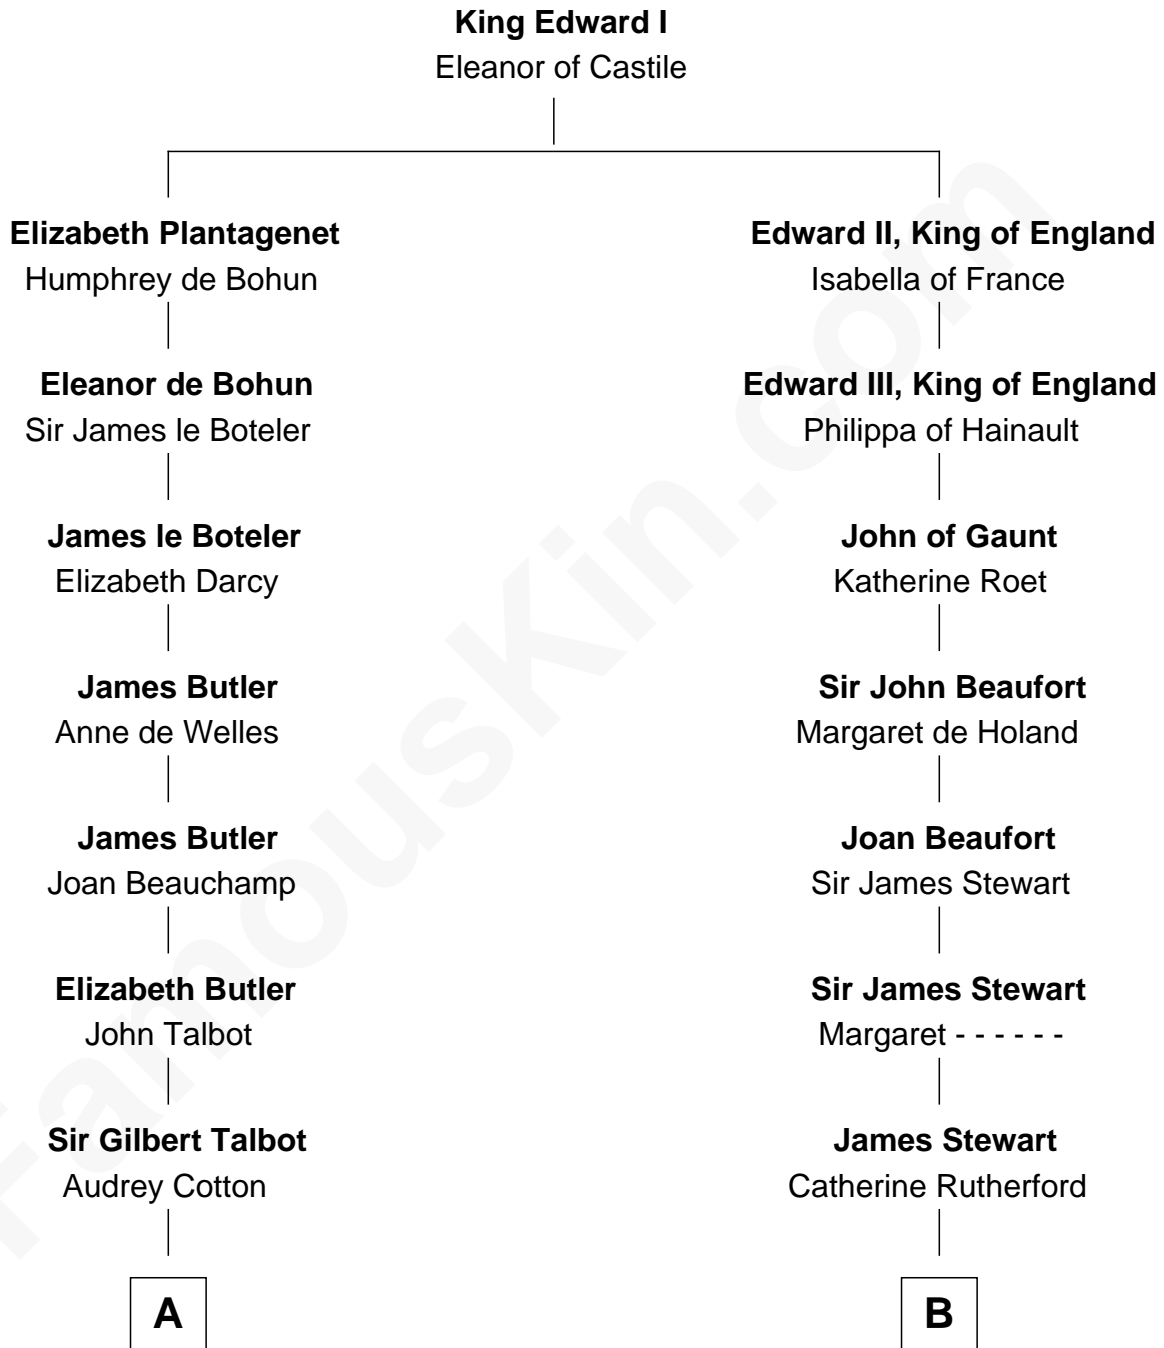

FamousKin.com

Relationship Chart of

Jay Gould

American Railroad "Robber Baron"

17th cousin 1 time removed of

Noel Coward

Playwright, Actor, and Songwriter

C

|
John Burr Gould

Mary More

|
Jay Gould

"Robber Baron"

FamousKin.com