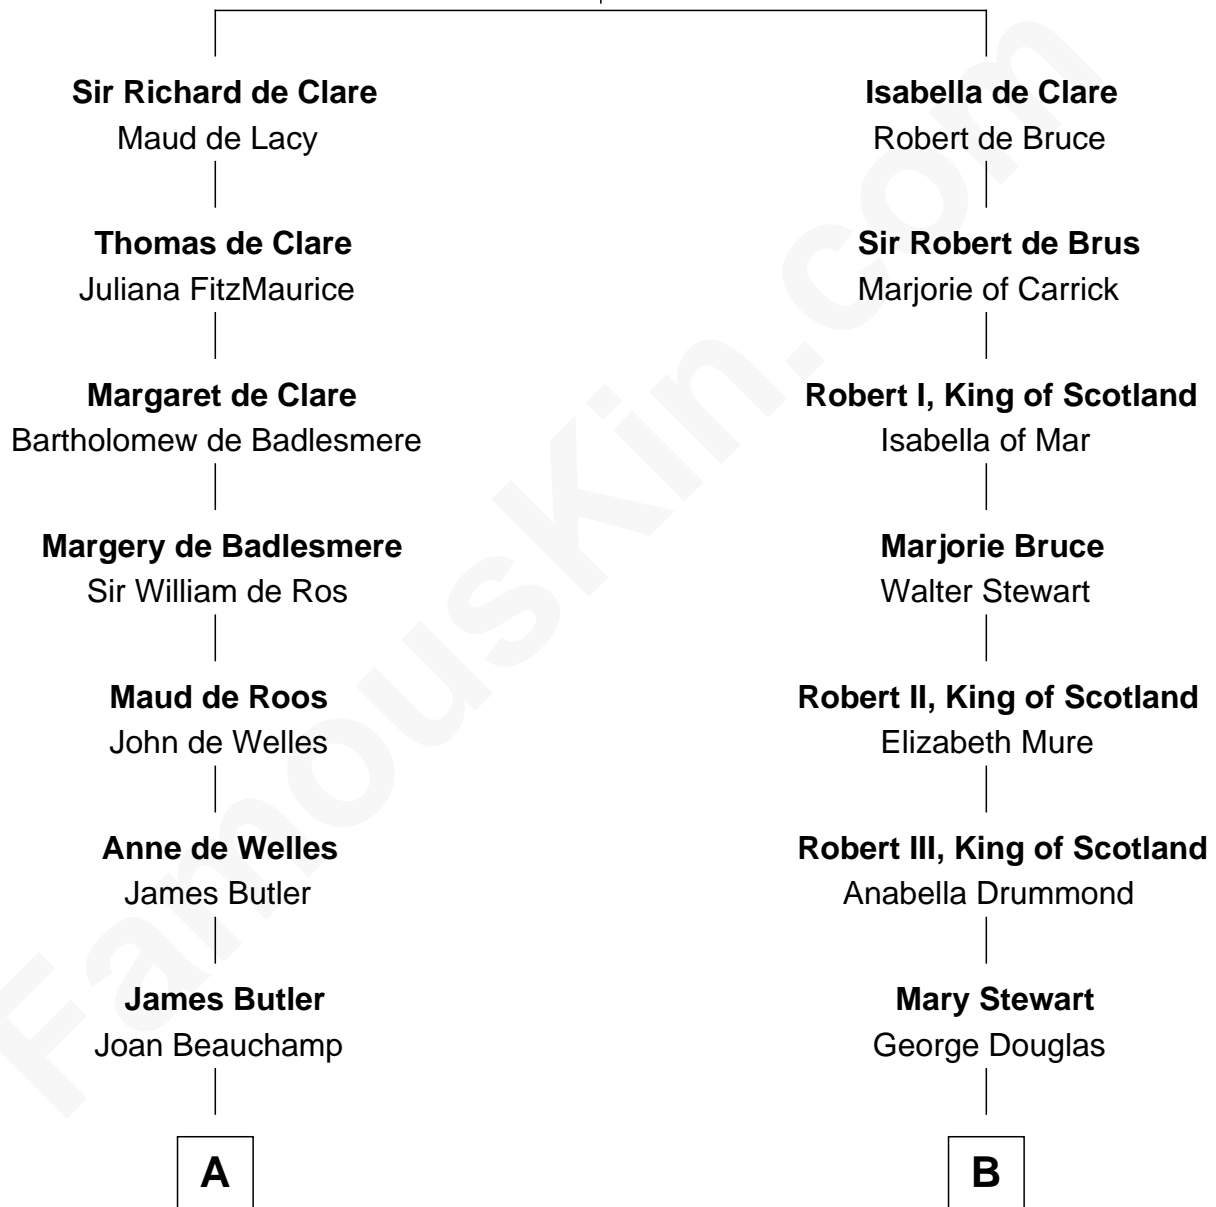

FamousKin.com

Relationship Chart of

Jay Gould

American Railroad "Robber Baron"

20th cousin of

Noel Coward

Playwright, Actor, and Songwriter

Gilbert de Clare

Isabel Marshal

C

Eleazer Osborn

Sarah Burr

Anna Osborn

Abraham Gould

John Burr Gould

Mary More

Jay Gould

"Robber Baron"

D

Henry Veitch

Margaret Harrison

Henry Gordon Veitch

Mary Kathleen Synch

Violet Agnes Veitch