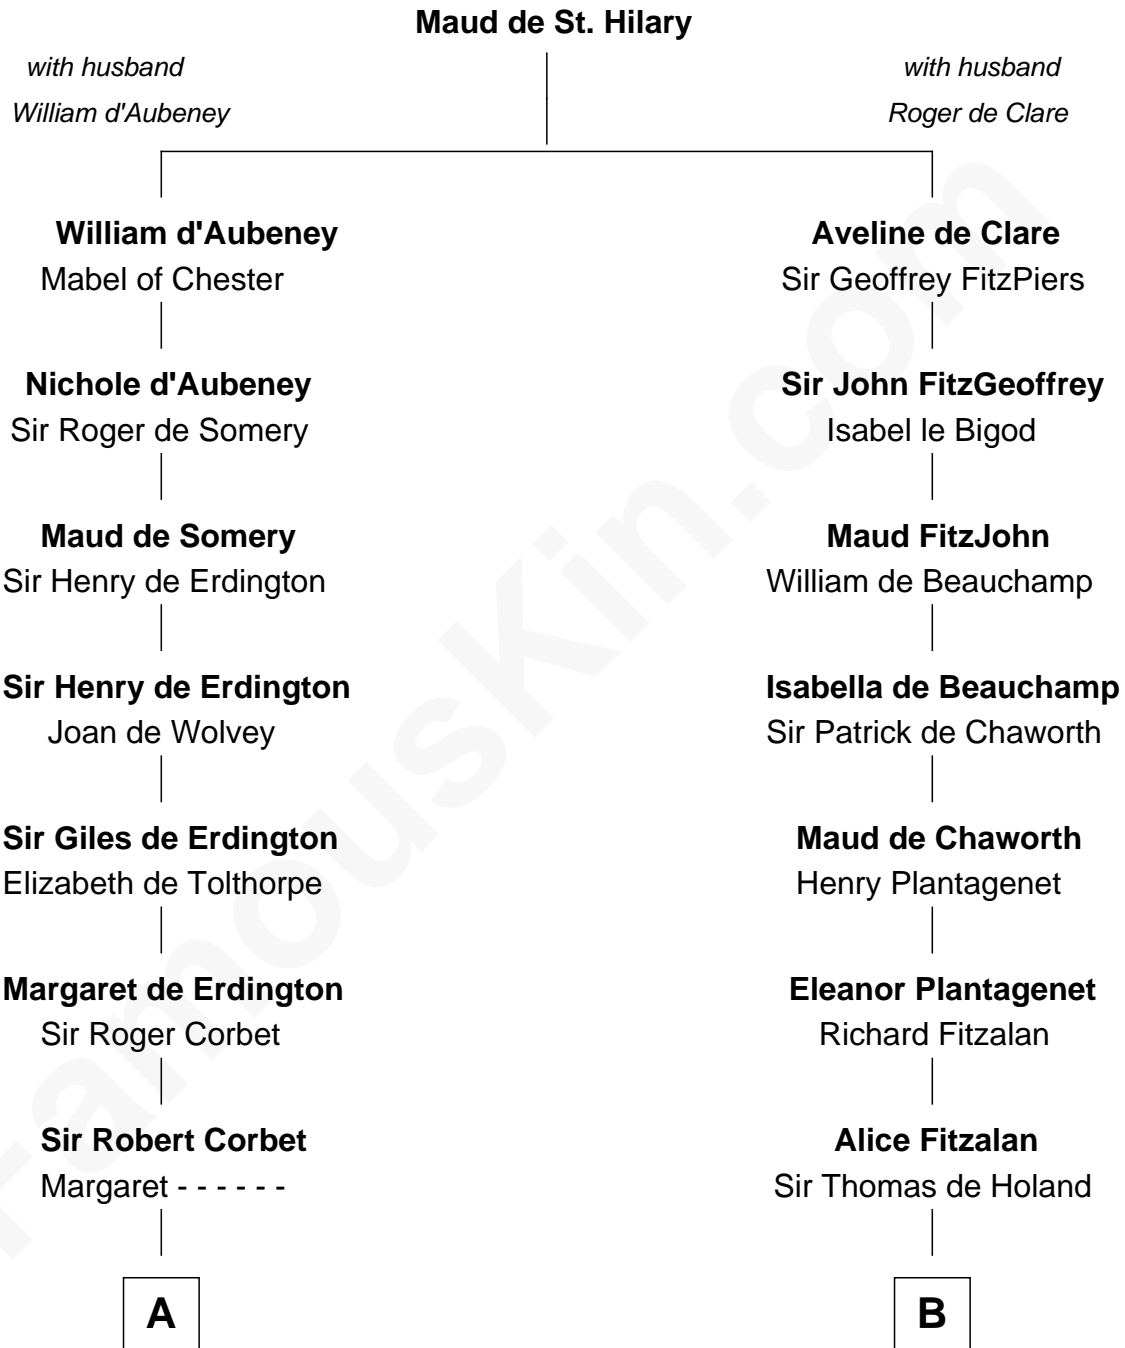

FamousKin.com

Relationship Chart of

Jay Gould

American Railroad "Robber Baron"

19th cousin 2 times removed of

Noel Coward

Playwright, Actor, and Songwriter

C

Anna Osborn
Abraham Gould

John Burr Gould
Mary More

Jay Gould
"Robber Baron"

D

John Veitch
Barbara Ainslie

Henry Veitch
Margaret Harrison

Henry Gordon Veitch
Mary Kathleen Synch

Violet Agnes Veitch
Arthur Sabin Coward