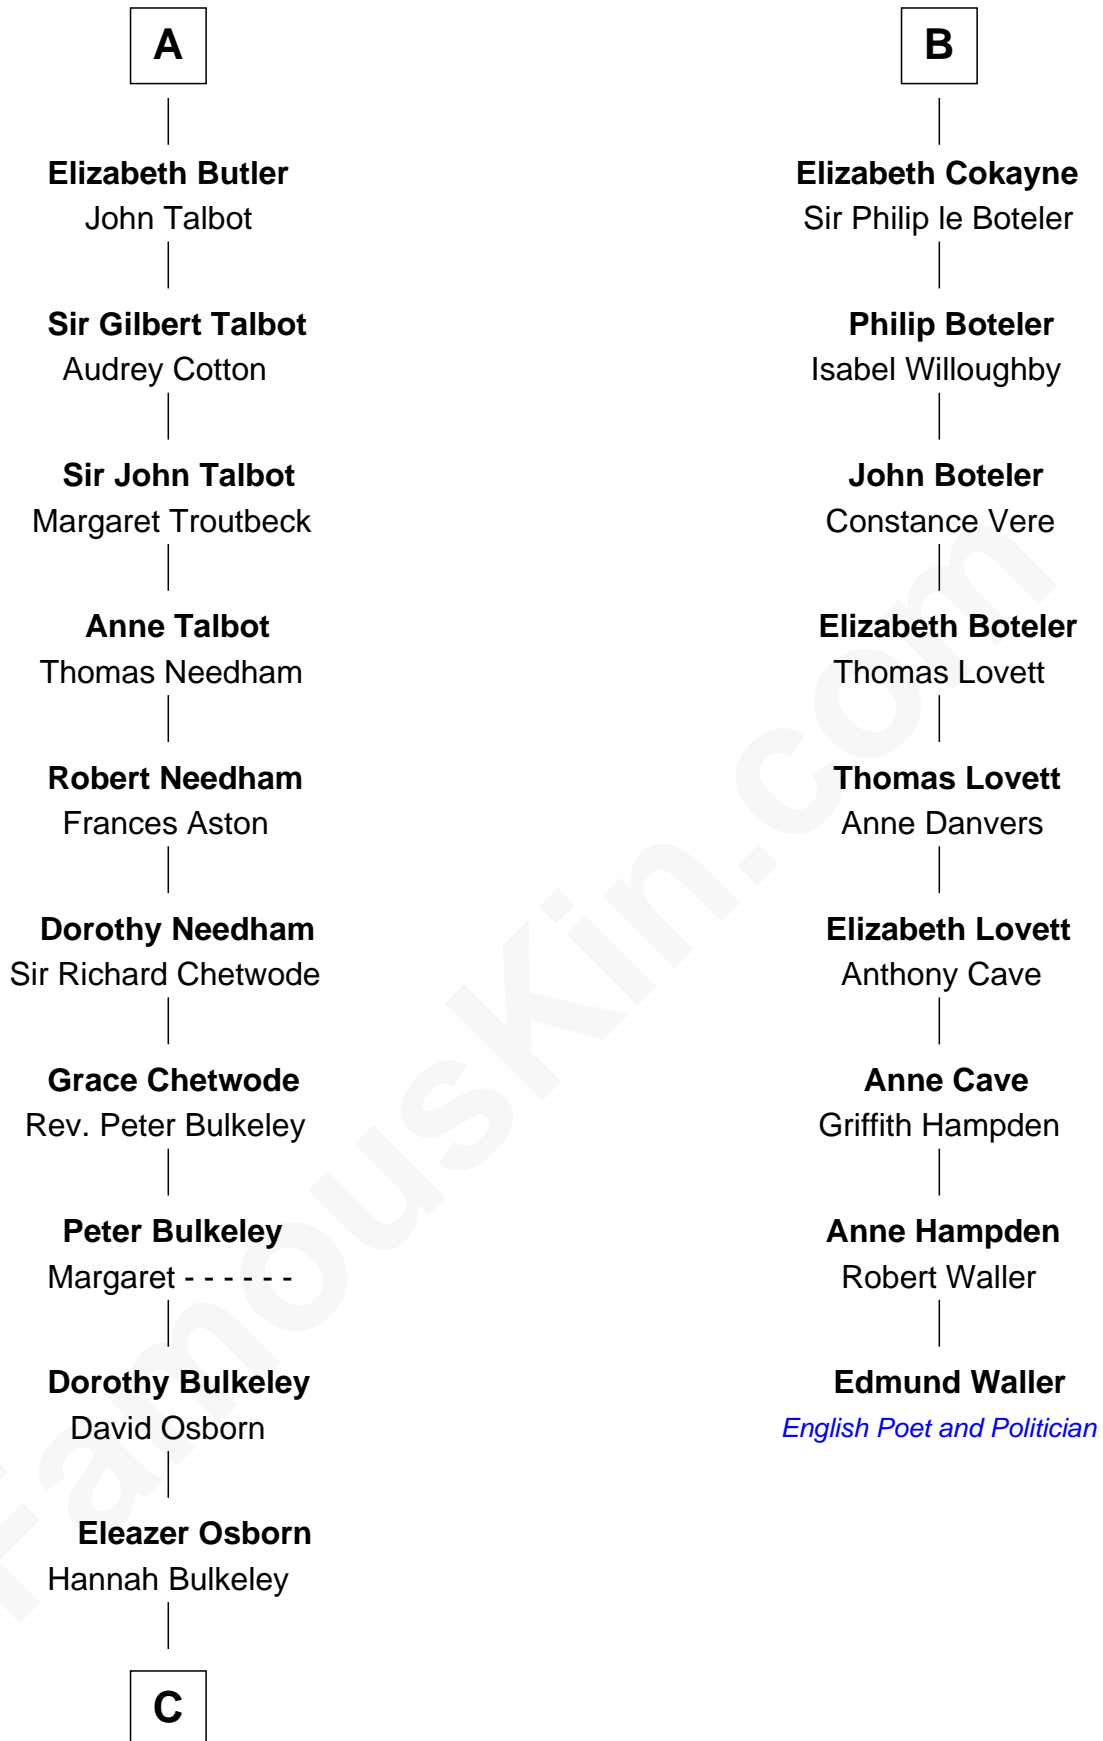

## Relationship Chart of

### Jay Gould

American Railroad "Robber Baron"

15th cousin 5 times removed of

**Edmund Waller**

English Poet and Politician

**C**

—  
**Eleazer Osborn**

Sarah Burr

—  
**Anna Osborn**

Abraham Gould

—  
**John Burr Gould**

Mary More

—  
**Jay Gould**

*"Robber Baron"*