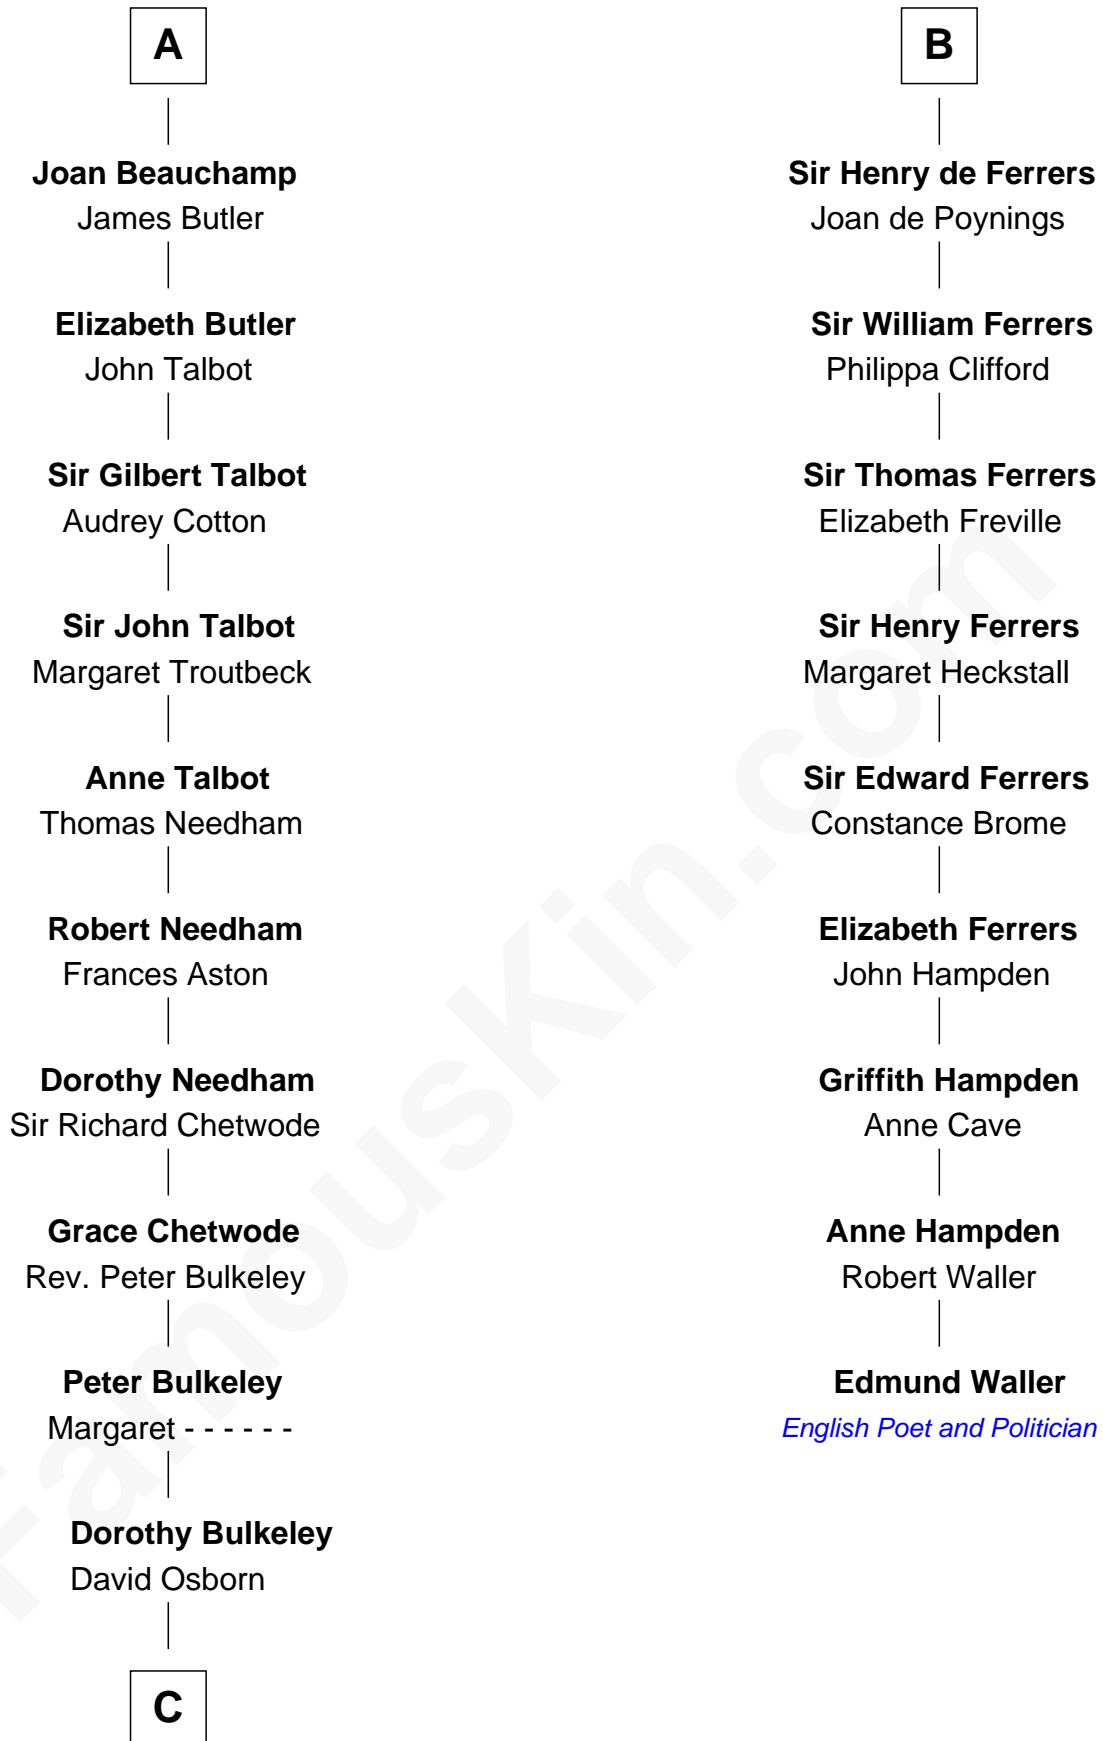

FamousKin.com

Relationship Chart of

Jay Gould

American Railroad "Robber Baron"

15th cousin 6 times removed of

Edmund Waller

English Poet and Politician

Humphrey IV de Bohun

Margaret of Scotland

C

—
Eleazer Osborn
Hannah Bulkeley

—
Eleazer Osborn
Sarah Burr

—
Anna Osborn
Abraham Gould

—
John Burr Gould
Mary More

—
Jay Gould
"Robber Baron"